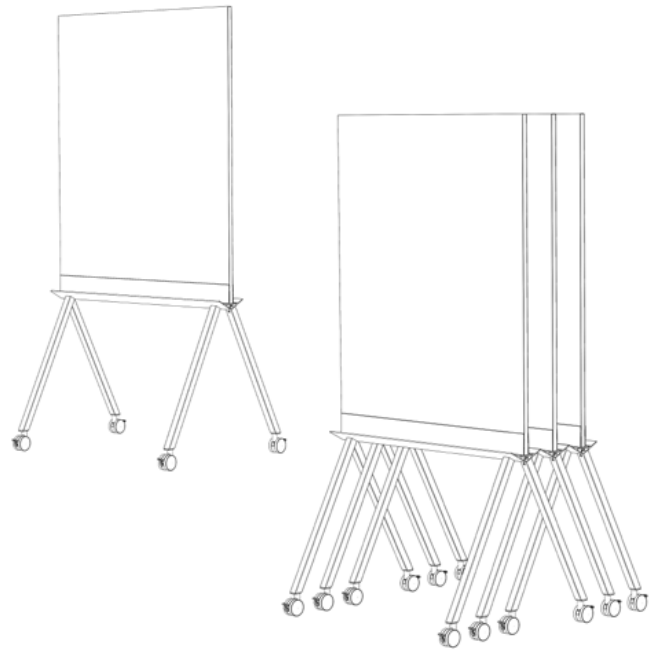

Mobile – heavy-duty casters allow for ease of use across multiple flooring surfaces, roaming easily throughout collaboration sessions.

All-in-one – the double-sided, edge-to-edge writing surface and accessory tray, allow multiple ideas to be shared in one common place.

You shouldn't have to stand still to collaborate... Roam, a mobile whiteboard, allows for on-the-go collaboration. Designed to be simple and clean, Roam is a prime example of form meeting function. Line up multiple Roam whiteboards to create a larger dry erase surface for use during presentations or move them around the room for breakout sessions. When at rest, the unique nesting feature allows multiple units to fit within a single footprint, maximizing your valuable space. You shouldn't have to be stationary during collaboration and brainstorming. Go ahead... Roam.

- Double-sided mobile whiteboard with edge-to-edge writing surface
- 36" x 42" writing surface constructed of non-ghosting, high pressure laminate
- Satin aluminum double-sided tray and legs complement any décor
- Constructed with 2.5" heavy-duty casters that allow for ease of use throughout any flooring surface
- Compact nesting allows for multiple units to fit within the same footprint
- Low center of gravity creates stability in use and while roaming
- Optimal for seated or standing positions
- Lightweight unit with overall dimensions are 36" W x 68 1/2" H
- Backed by Ghent's 10 year warranty

3 Roam mobile whiteboards, shown nested.

Item No.	Description
RM36SAWHN	Roam Mobile, 36" W x 68½" H Satin aluminum base, whiteboard

Accessories Included: 4 markers, 1 eraser.

ghent.
a GMI company.