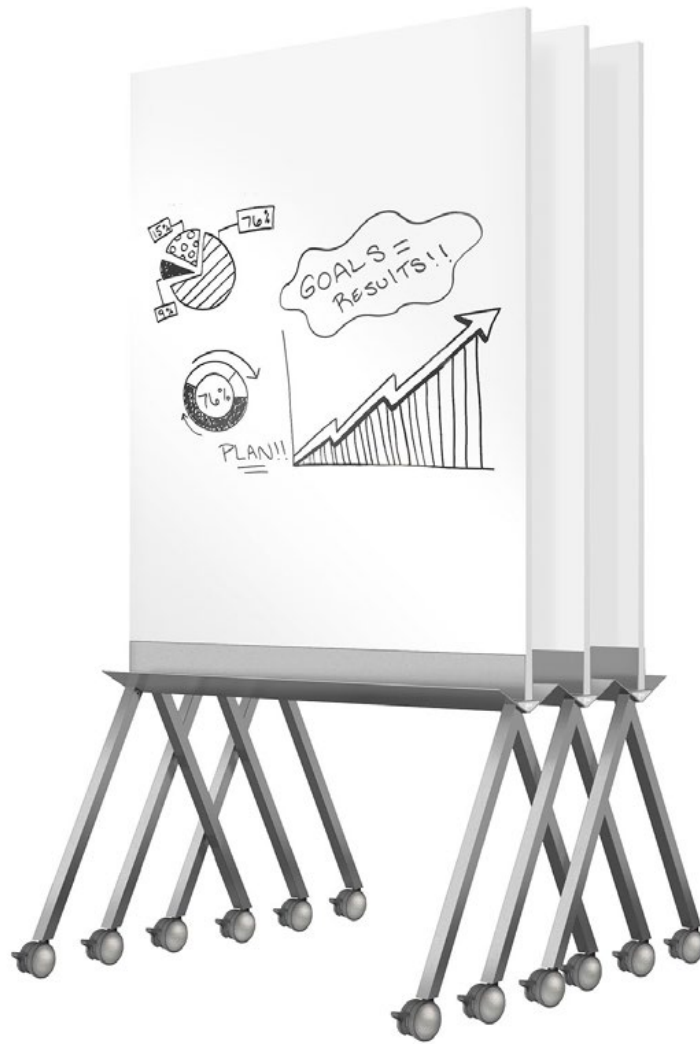

R O A M

Mobile Whiteboards

Roaming in Concert with You.

Functional – designed to be a simple product that embodies form and function.

Compact – the compact nesting feature allows multiple products to be used and stored in one footprint - maximizing space.

Stability – Roam's low center of gravity creates stability for a steady writing surface and allows for ease of use when rolling to and from locations.

Roam Mobile Whiteboard.

Why Stand Still When You Can Roam?

You shouldn't have to stand still to collaborate... Roam, a mobile whiteboard, allows for on-the-go collaboration. Designed to be simple and clean, Roam is a prime example of form meeting function. Line up multiple Roam whiteboards to create a larger dry erase surface for use during presentations or move them around the room for breakout sessions. When at rest, the unique nesting feature allows multiple units to fit within a single footprint, maximizing your valuable space. You shouldn't have to be stationary during collaboration and brainstorming. Go ahead... Roam.

- Double-sided mobile whiteboard with edge-to-edge writing surface
- 36" x 42" writing surface constructed of non-ghosting, high pressure laminate
- Satin aluminum double-sided tray and legs complement any décor
- Constructed with 2.5" heavy-duty casters that allow for ease of use throughout any flooring surface
- Compact nesting allows for multiple units to fit within the same footprint
- Low center of gravity creates stability in use and while roaming
- Optimal for seated or standing positions
- Lightweight unit with overall dimensions are 36" W x 68 1/2" H
- Backed by Ghent's 10 year warranty