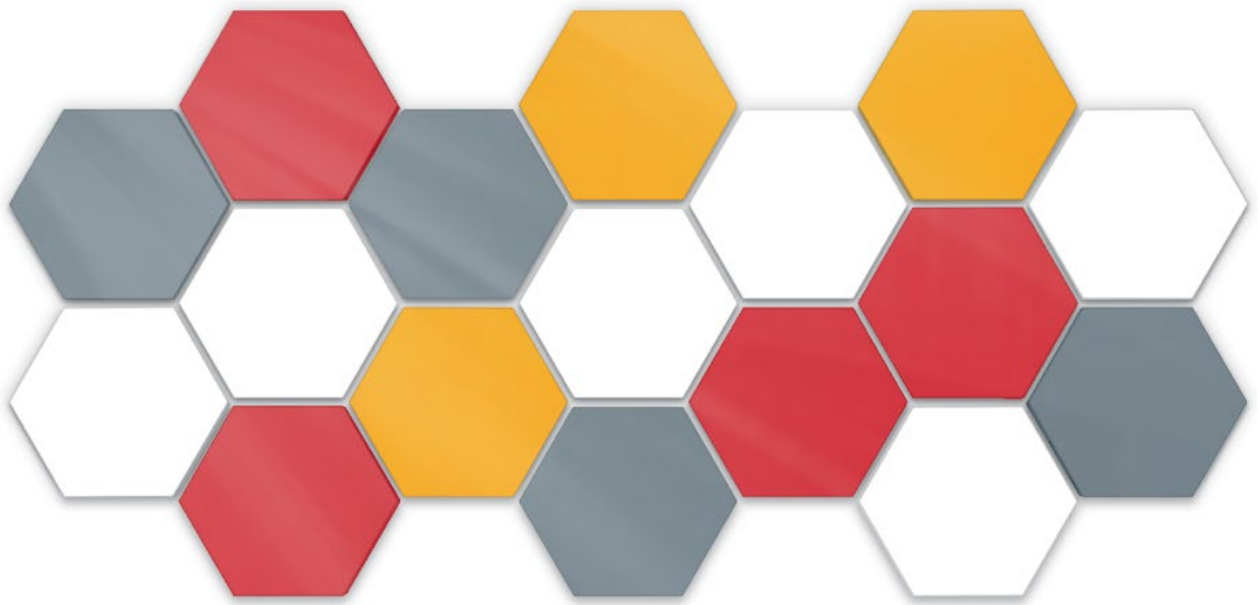

LINK HEX

Simple, Fun, Smart + Layered

Statement of Line

18" x 21"

Flower Pattern

4' x 8' Design

Features

- Powder-coated, dry erasable steel surface
- Inherently magnetic
- Reconfigurable and interchangeable sizes, colors, and orientations to create a custom design
- Concealed mounting brackets and anchors included
- Easy install with installation template
- 10-year warranty

Options

- Standard Sizes: 18" x 21"

Standard Colors:

Bright Blue

Gray

White

Soft Blue

Lime Green