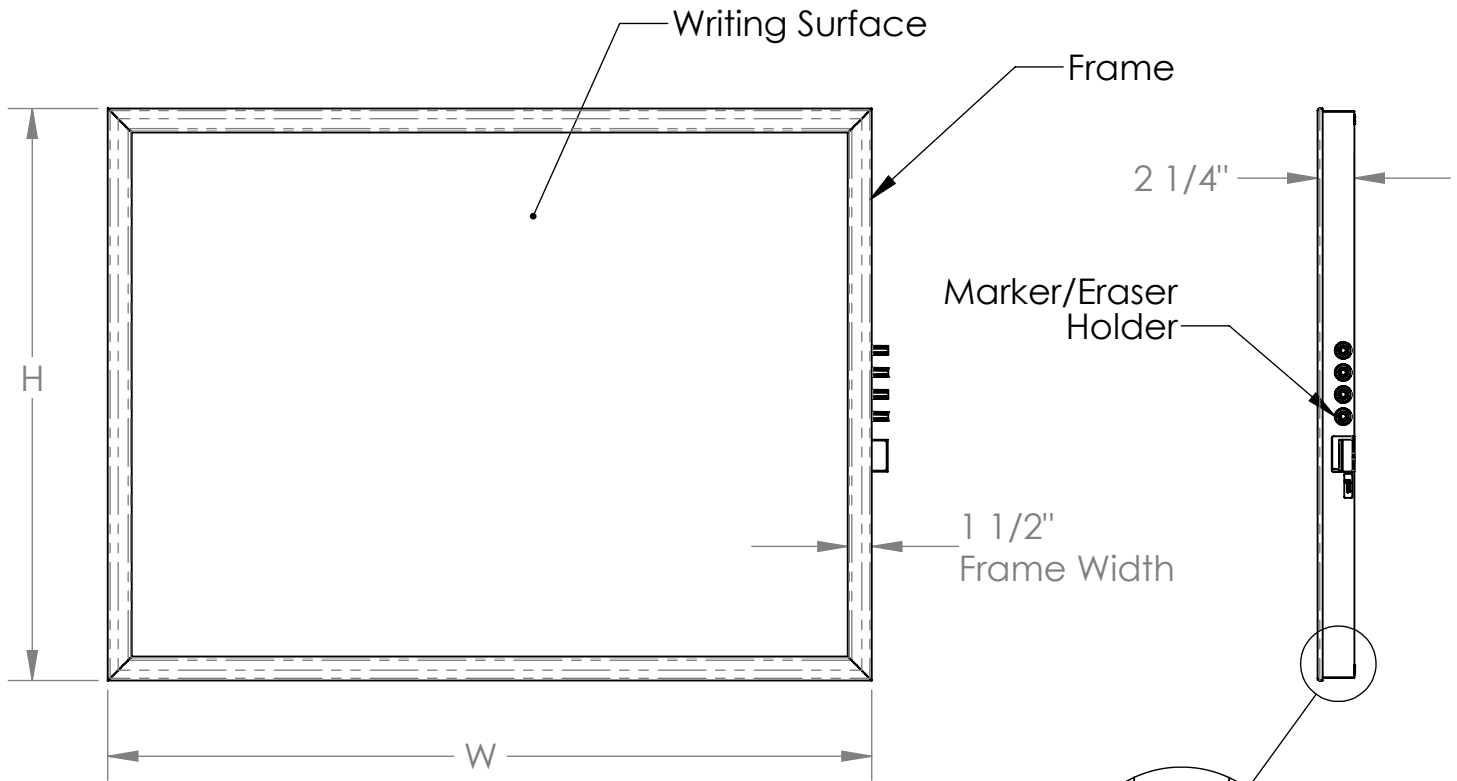

IMC (Whiteboard) Series

Impression Classic
Premium Wood Framed Porcelain Whiteboards

Nominal Size	H	W	Weight
2x3	22 7/8"	35 1/4"	14 lbs.
3x4	35 3/4"	47 3/4"	28 lbs.
4x4	47 3/4"	47 3/4"	37 lbs.
4x5	47 3/4"	59 3/4"	43 lbs.
4x6	47 3/4"	71 3/4"	54 lbs.
4x8	47 3/4"	95 3/4"	71 lbs.

"Classic" Frame Profile

Materials:

- Framing: Beech
- Writing surface: White porcelain coated 24 gauge - steel laminated to 3/8" thick fiberboard, with a mylar film backing.
- Built-in marker/eraser holder: Clear acrylic