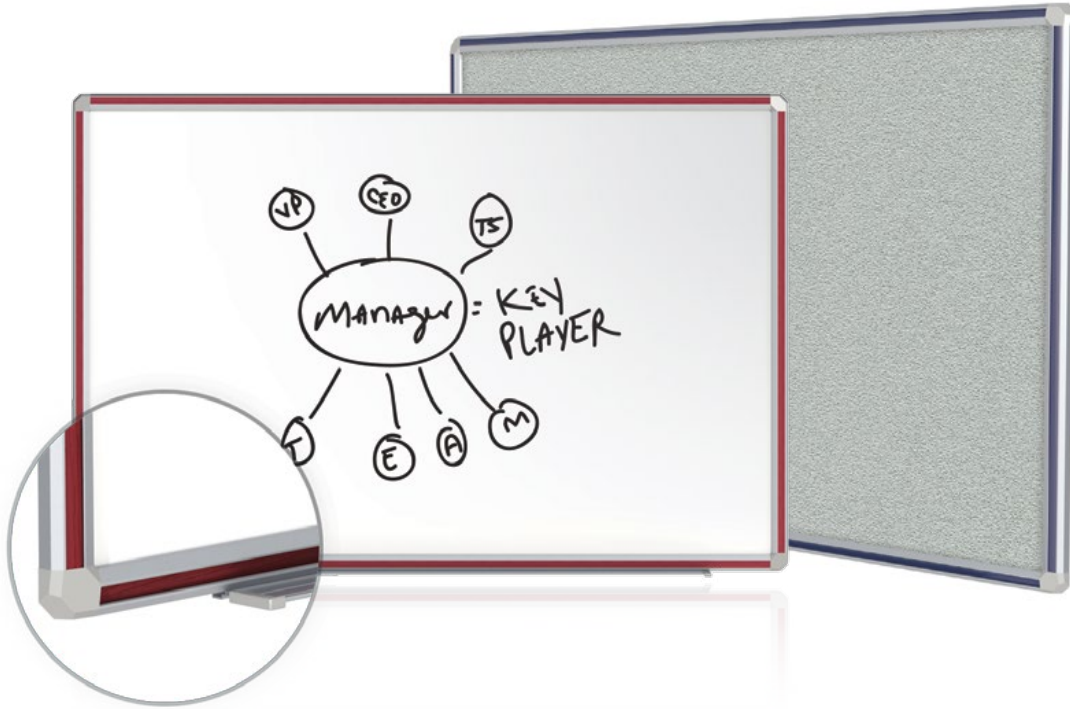

DECOAURORA

Whiteboards and Tackboards

Your World, Your Color.

DecoAurora is offered in an array of twelve different colorful inserts to match your décor. The four multi-faceted corner connectors, aluminum framing, and color insert strips gracefully come together for a complementary look. The $\frac{3}{4}$ " wide thermoplastic PVC inserts not only add a splash of color, but also serve to conceal the wall mounting hardware, leaving no exposed fasteners. DecoAurora frame is available with either a magnetic porcelain whiteboard or a tackable gray vinyl surface.

- Porcelain or tack surface
- Resists scratches & stains
- Multi-faceted corners and aluminum framing
- Wood-look or color strips to coordinate
- Concealed mounting hardware

Protective Marker Rail End Cap

Inner Color Trim Strip Channel

Distinctive Multi-Faceted Corner

Deco's Gray Vinyl Surface Masks Pinholes

48" x 96" with Cherry trim color.

Item No.	Description	Shipping Wt.
Whiteboards		
DFV__34	3'x4' DecoAurora Whiteboard	39 lbs.
IM__34W__	4'x4' DecoAurora Whiteboard	45 lbs.
IM__44W__	4'x6' DecoAurora Whiteboard	55 lbs.
IM__45W__	4'x8' DecoAurora Whiteboard	69 lbs.
IM__46W__	4'x10' DecoAurora Whiteboard	84 lbs.
IM__48W__	4'x12' DecoAurora Whiteboard	107 lbs.