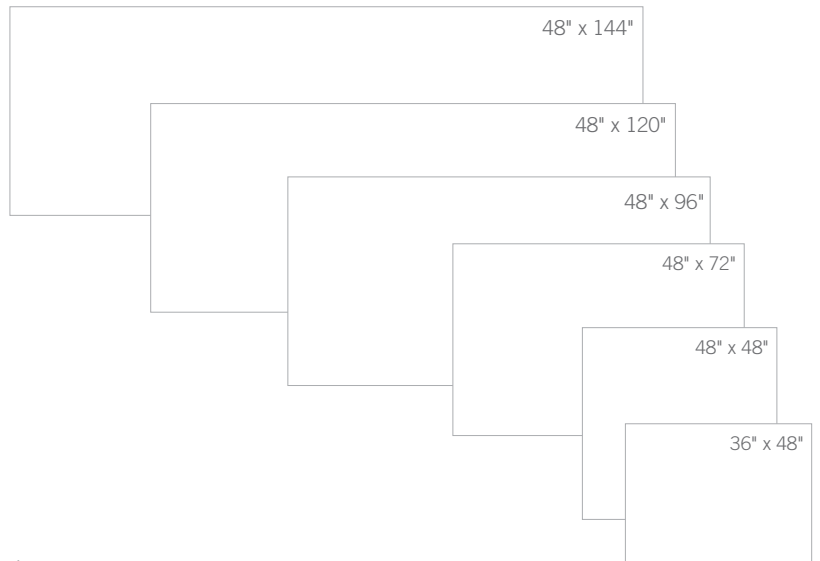

DECOAURORA

Whiteboards and Tackboards

Your World, Your Color.

DecoAurora is offered in an array of twelve different colorful inserts to match your décor. The four multi-faceted corner connectors, aluminum framing, and color insert strips gracefully come together for a complementary look. The $\frac{3}{4}$ " wide thermoplastic PVC inserts not only add a splash of color, but also serve to conceal the wall mounting hardware, leaving no exposed fasteners. DecoAurora frame is available with either a magnetic porcelain whiteboard or a tackable gray vinyl surface.

Inner Color Trim Strip Channel

Distinctive Multi-Faceted Corner

Deco's Gray Vinyl Surface Masks Pinholes

48" x 96" with Cherry trim color.

Item No.	Description	Shipping Wt.
Whiteboards		
DFV__34	3'x4' DecoAurora Whiteboard	39 lbs.
IM__34W__	4'x4' DecoAurora Whiteboard	45 lbs.
IM__44W__	4'x6' DecoAurora Whiteboard	55 lbs.
IM__45W__	4'x8' DecoAurora Whiteboard	69 lbs.
IM__46W__	4'x10' DecoAurora Whiteboard	84 lbs.
IM__48W__	4'x12' DecoAurora Whiteboard	107 lbs.

Bulletin Boards		
DFV__34-42	3'x4' DecoAurora Vinyl Board	21 lbs.
DFV__44-42	4'x4' DecoAurora Vinyl Board	28 lbs.
DFV__36-42	4'x6' DecoAurora Vinyl Board	42 lbs.
DFV__38-42	4'x8' DecoAurora Vinyl Board	48 lbs.
DFV__410-42	4'x10' DecoAurora Vinyl Board	70 lbs.
DFV__412-42	4'x12' DecoAurora Vinyl Board	84 lbs.

SIZE OPTIONS

Plug the corresponding letters from the Color Guide above into the desired SKU number to indicate your color selection. For example, a 4' x 6' DecoAurora Vinyl Board with Red frame accents would read as follows: DFV**RD**46-42.