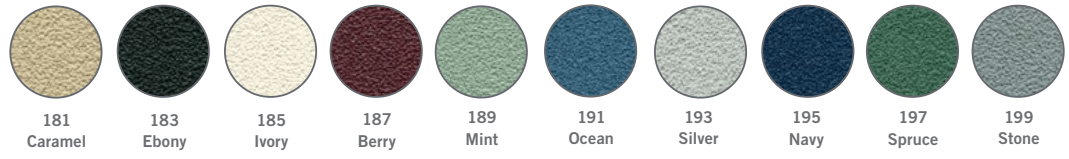

## Enhance Your Experience.

Combination Boards take a porcelain-on-steel writing surface and combine it with a variety of tackable options. Combination boards come in a variety of configurations, or customize one specific to your needs. All-in-one boards feature an aluminum frame and a detachable SmartPak marker tray.

- Magnetic porcelain-on-steel writing surface
- Aluminum frame
- Variety of tack options
- Scratch and stain resist
- Customizable
- Detachable SmartPak tray

Layout option: Style B

Left: Style C (Left) with PremaTak Ocean tack surface;  
Right: Style D with Black Recycled Rubber tack surface

LAYOUT OPTIONS

Use the examples above to create your own Combination Whiteboard.

RECYCLED RUBBER & BULLETIN BOARD SURFACE OPTIONS

Confetti Tan Speckled Black Cork

PREMATAK VINYL SURFACE OPTIONS

181 Caramel 183 Ebony 185 Ivory 187 Berry 189 Mint 191 Ocean 193 Silver 195 Navy 197 Spruce 199 Stone