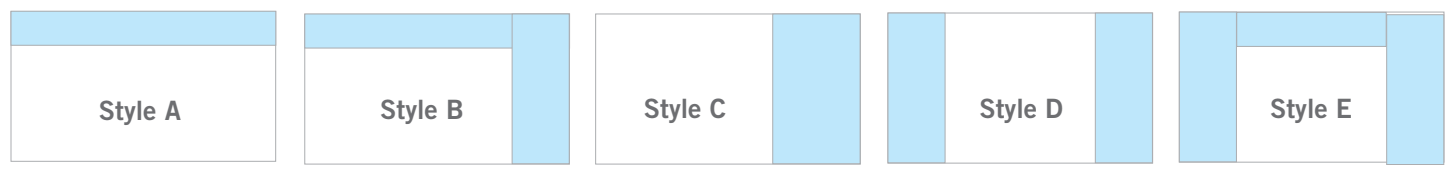

## Enhance Your Experience.

Combination Boards take a porcelain-on-steel writing surface and combine it with a variety of tackable options. Combination boards come in a variety of configurations, or customize one specific to your needs. All-in-one boards feature an aluminum frame and a detachable SmartPak marker tray.

- Magnetic porcelain-on-steel writing surface
- Aluminum frame
- Variety of tack options
- Scratch and stain resist
- Customizable
- Detachable SmartPak tray

Layout option: Style B

Left: Style C (Left) with PremaTak Ocean tack surface;  
Right: Style D with Black Recycled Rubber tack surface

LAYOUT OPTIONS

Use the examples above to create your own Combination Whiteboard.

RECYCLED RUBBER & BULLETIN BOARD SURFACE OPTIONS

Confetti Tan Speckled Black Cork

PREMATAK VINYL SURFACE OPTIONS

181 Caramel 183 Ebony 185 Ivory 187 Berry 189 Mint 191 Ocean 193 Silver 195 Navy 197 Spruce 199 Stone