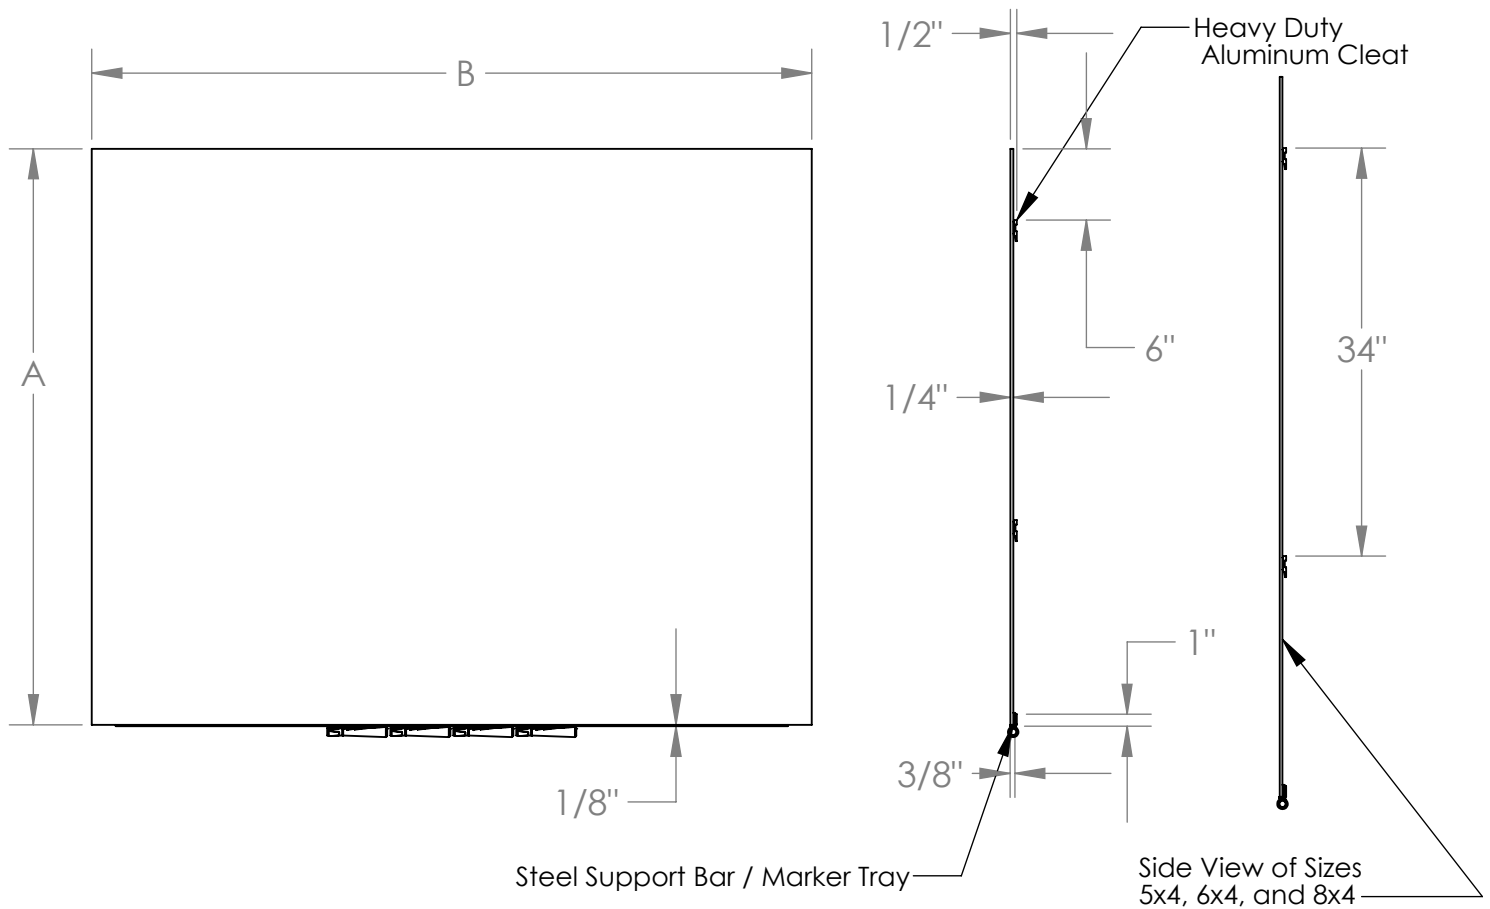

Aria Low Profile Glass Whiteboard

Product Specifications

Materials:

- Board Surfaces: 1/4" thick, tempered low iron glass
- Cleat: 6061-T5 mill finish aluminum
- Support Bar: Powder coated steel angle; with an anodized aluminum finish

Features:

- Available in magnetic and non-magnetic
- Available in 13 Sizes
- Available in 13 Colors: Blue, Beige, Black, Denim, Green, Gray, Lilac Gray, Marigold, Peach, Rose, Smoke, White, and Yellow
- Steel support bar doubles as sleek magnetic marker holder
- Includes magnetic eraser and 4 assorted color magnetic markers
- 5x4, 6x4, and 8x4 size boards include 2 cleats
- Board is guaranteed for 50 years
- Square corner standard, available in round corner as a custom option

Notes:

- Indoor use only

Part Number	2x3	3x2	3x4	4x3	4x4	4x5	4x6	4x8	4x10	5x4	6x4	8x4	10x4
A	24"	36"	36"	48"	48"	48"	48"	48"	48"	60"	72"	96"	120"
B	36"	24"	48"	36"	48"	60"	72"	96"	120"	48"	48"	48"	48"