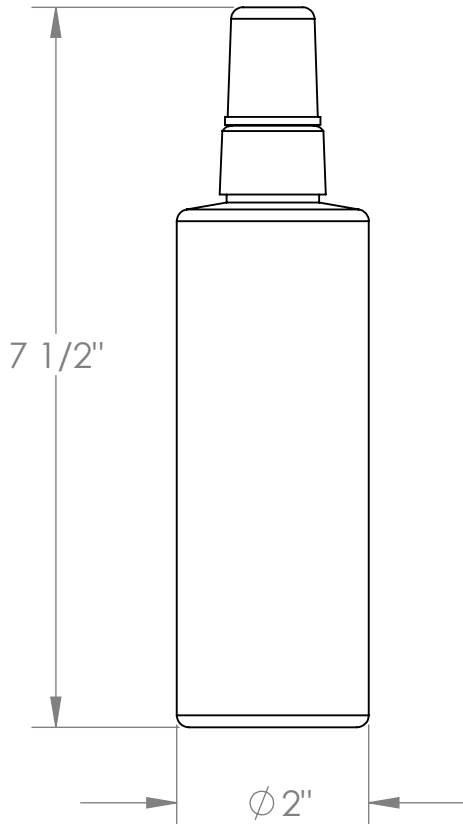

EXPO WHITEBOARD CLEANER

PRODUCT SPECIFICATIONS

ghent®

ARTWORK

Specifications:

- Blue plastic bottle with white plastic spray pump.
- Contains Water, Propylene glycol n-butyl ether, Cocamidopropyl Hydroxysultaine, 2-methyl-2H-isothiazole-3-one and 1, 2 benzisothiazol-3(2H)-one, Sodium Hydroxide
- 8 ounce capacity
- ACMI Certified CL
- Conforms to ASTM D 4236