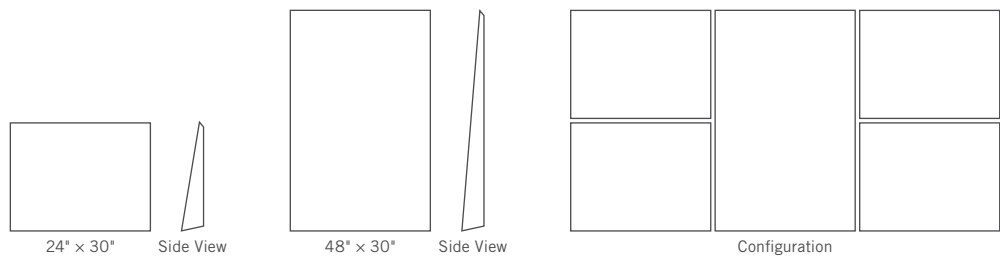

LINK WEDGE

Ergonomic, Configurable, Dynamic

Statement of Line

Features

- Powder-coated, dry-erasable steel surface
- Inherently magnetic
- Reconfigurable and interchangeable sizes, colors, and orientations to create a custom design
- Ergonomically designed with a 5-degree angle
- Concealed mounting brackets and anchors included
- 10-year warranty

Options

- Standard Sizes: 24" x 30", 48" x 30"

Standard Colors:

ghent.