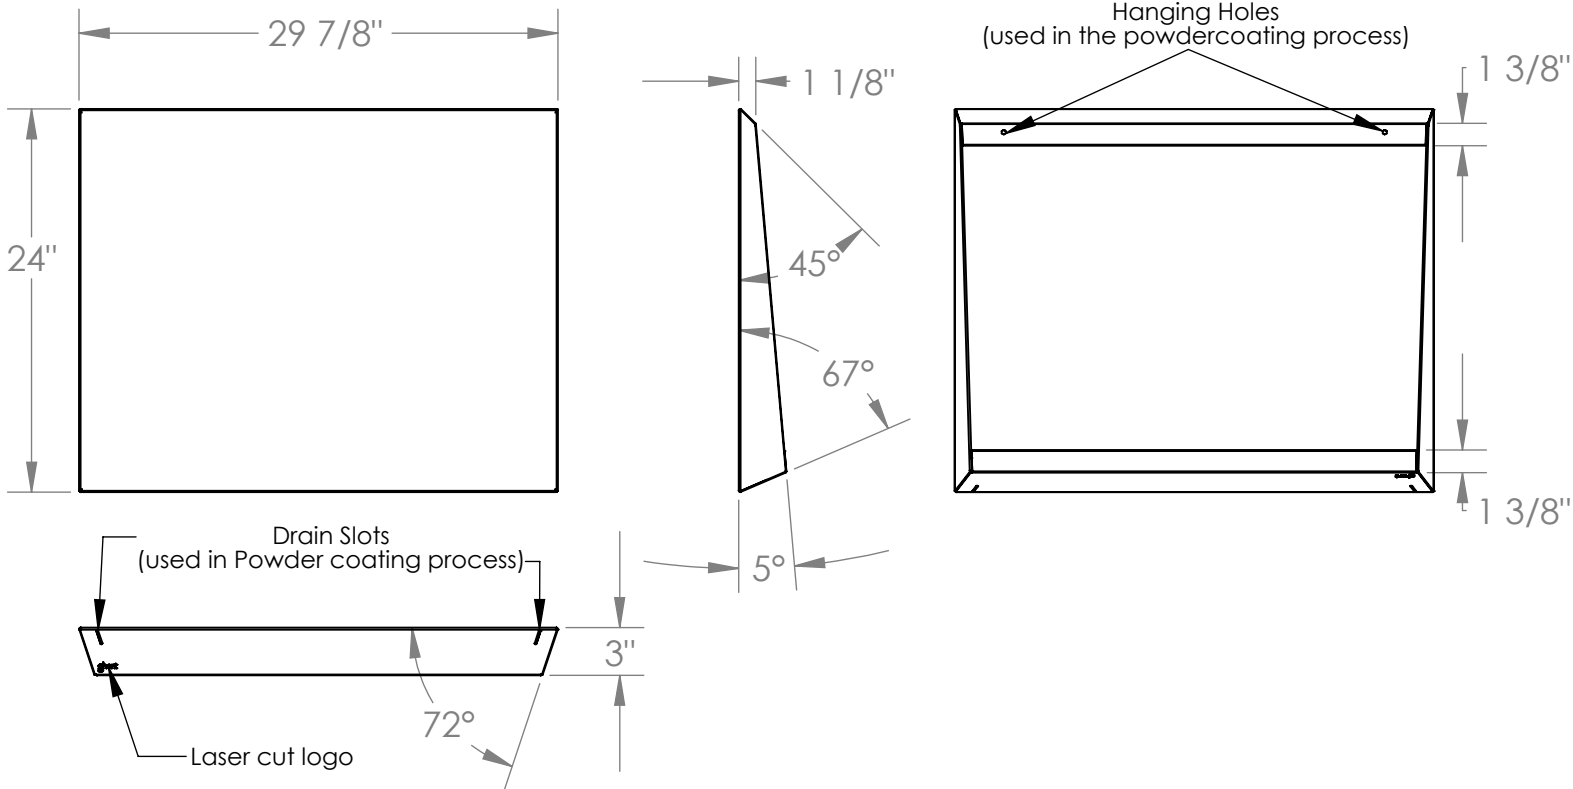

Link Wedge

Half-Wedge

ghent.

Materials:

- Wedge is made of 20ga. Sheet Steel.
- Wedge is finished with a dry eraseable powder coating.

Features:

- Features a 5° ergonomic angle to make for a stress free writing surface.
- Able to be mounted in multiple orientations.
- Available in seven colors:
Bright Blue, Bright White, Gray, Lime Green, Light Blue, Rose, and Marigold

** sizes are approximate*