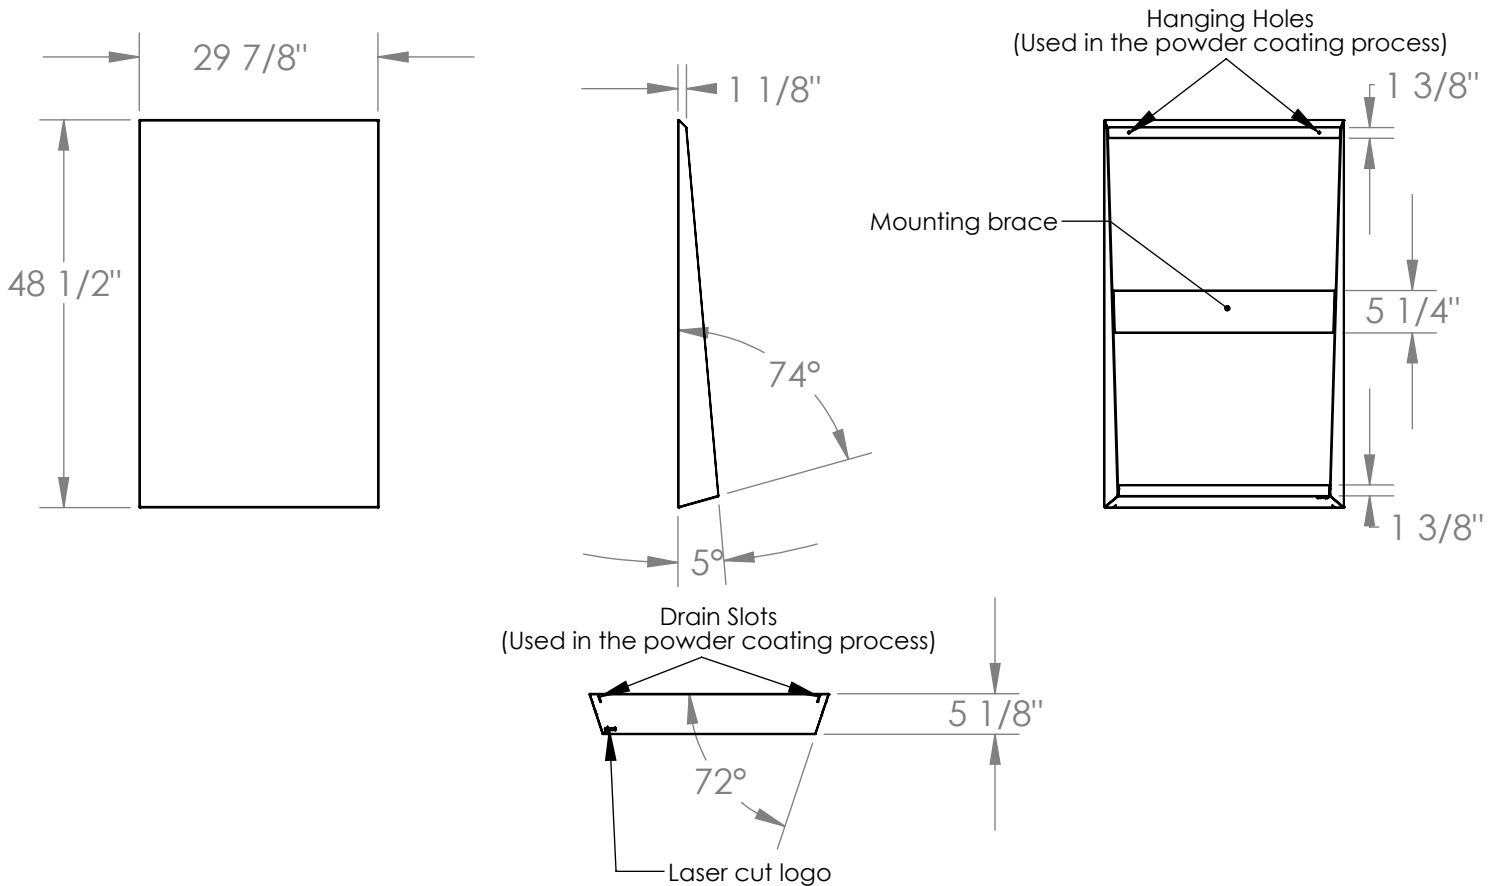

Link Wedge

Full-Wedge

ghent.

Materials:

- Wedge is made of 20 ga. Sheet Steel.
- Wedge is finished with a dry eraseable powder coating.
- Mounting bracket is made of 20 ga. sheet steel and welded to Wedge.
- Mounting bracket is finished with a dry eraseable powder coating.

Features:

- Features a 5° ergonomic angle to make for a stress free writing surface.
- Able to be mounted in multiple orientations.
- A secure, welded, mid-board mounting bracket.
- Available in seven colors:
Bright Blue, Bright White, Gray, Lime Green, Light Blue, Rose, and Marigold

** sizes are approximate*