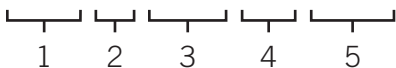

Porcelain Whiteboards

IMPRESSION

MAGNETIC			
ITEM #	SIZE	LIST PRICE	MAP PRICE
IM_23W_	2' x 3'	\$ 442.00	See customer price file for map price.
IM_34W_	3' x 4'	\$ 626.00	
IM_44W_	4' x 4'	\$ 755.00	
IM_45W_	4' x 5'	\$ 939.00	
IM_46W_	4' x 6'	\$ 1,007.00	
IM_48W_	4' x 8'	\$ 1,253.00	

OPTIONS

FRAME PROFILE	STAIN OPTIONS
Classic (C)	Cherry (CH), Espresso (ESP), Maple (MP), Walnut (WN)

HOW TO ORDER

IM C 23 W CH

1. Product (Impression)
2. Frame Profile (Classic)
3. Size (2' x 3')
4. Surface (Porcelain Whiteboard)
5. Frame Finish (Cherry)