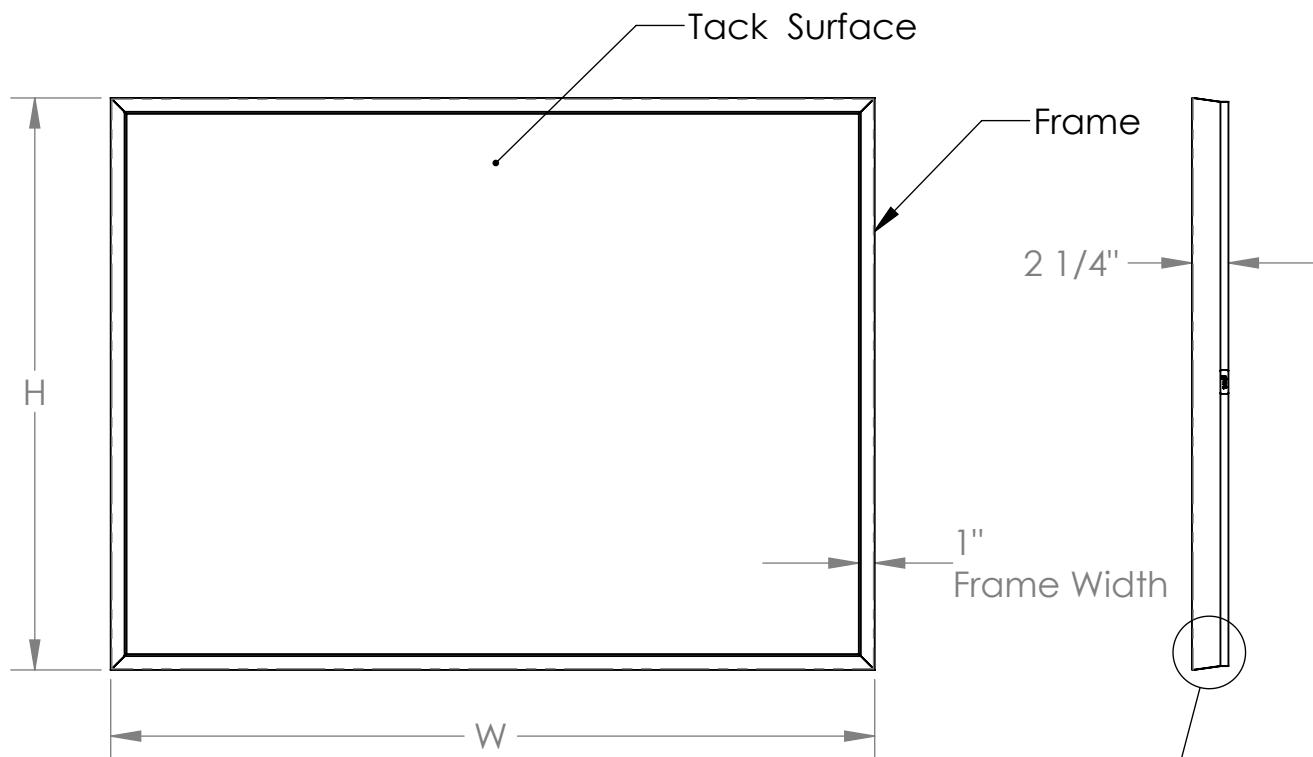

IMM (Bulletin Board) Series

Impression Modern
Premium Wood Framed Bulletin Boards

Nominal Size	H	W	Weight
2x3	22 7/8"	35 1/4"	8 lbs.
3x4	35 3/4"	47 3/4"	16 lbs.
4x4	47 3/4"	47 3/4"	22 lbs.
4x5	47 3/4"	59 3/4"	27 lbs.
4x6	47 3/4"	71 3/4"	32 lbs.
4x8	47 3/4"	95 3/4"	41 lbs.

"Modern" Frame Profile

Materials:

- Framing: Beech
- Tack surface: Guilford of Maine fabric (beige, gray, merlot, blue, or black) laminated to 3/8" thick fiberboard. Fabric thickness is 1/32". Customer supplied fabric can also be used in the construction.