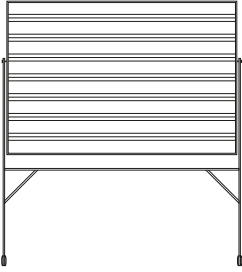

## GRAPHIC LINED REVERSIBLE

MAGNETIC					
ITEM #	SURFACE DIM.	OVERALL DIM.	SIDE 1	SIDE 2	LIST PRICE
GARM1M134- <u>  </u>	3'H x 4'W	6'H x 4'W	Graphic Porcelain Whiteboard	Whiteboard	\$ 1,042.00
GARM1M134- <u>  </u>	3'H x 4'W	6'H x 4'W	Graphic Porcelain Whiteboard	Graphic Whiteboard	\$ 1,173.00
GARM1M146- <u>  </u>	4'H x 6'W	6'H x 6'W	Graphic Porcelain Whiteboard	Whiteboard	\$ 1,478.00
GARM1M146- <u>  </u>	4'H x 6'W	6'H x 6'W	Graphic Porcelain Whiteboard	Graphic Whiteboard	\$ 1,717.00

### SURFACE OPTIONS

Single-Sided Music Staff (MS1), Double-Sided Music Staff (MS2)