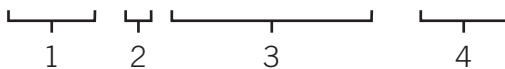

Enclosed Whiteboards

WOOD FRAME

WOOD FRAME WITH 1 DOOR		
ITEM #	SIZE	LIST PRICE
P_12418M-M1	24" x 18"	\$ 327.00
P_13624M-M1	36" x 24"	\$ 392.00
P_13630M-M1	36" x 30"	\$ 439.00
P_13636M-M1	36" x 36"	\$ 515.00

WOOD FRAME WITH 2 DOORS		
ITEM #	SIZE	LIST PRICE
P_23648M-M1	36" x 48"	\$ 672.00
P_23660M-M1	36" x 60"	\$ 769.00
P_24860M-M1	48" x 60"	\$ 1,117.00

WOOD FRAME WITH 3 DOORS		
ITEM #	SIZE	LIST PRICE
P_33672M-M1	36" x 72"	\$ 1,177.00
P_34872M-M1	48" x 72"	\$ 1,252.00
P_34896M-M1	48" x 96"	\$ 1,358.00

OPTIONS

WOOD FRAME OPTIONS

Walnut (N), Oak (W), Cherry (WC)

HOW TO ORDER

PW 1 2418M - M1

1. Product (Oak Frame Enclosed Whiteboard)
2. Number of Doors (1)
3. Size (24" x 18")
4. Whiteboard (M1)

WHAT'S IN THE BOX