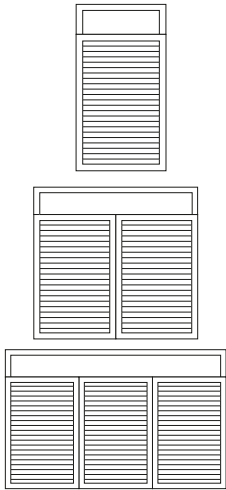

SATIN HEADLINER FRAME WITH 3 DOORS		
ITEM #	SIZE	LIST PRICE
PABX8-__	36" x 72"	\$ 1,588.00
PABX9-__	48" x 72"	\$ 1,829.00
PABX10-__	48" x 96"	\$ 2,278.00

BRONZE HEADLINER FRAME WITH 3 DOORS		
ITEM #	SIZE	LIST PRICE
PBBX8-__	36" x 72"	\$ 1,904.00
PBBX9-__	48" x 72"	\$ 2,193.00
PBBX10-__	48" x 96"	\$ 2,734.00

OPTIONS

COLOR OPTIONS
Black (BK), Burgundy (BG)

HOW TO ORDER

PABX2 - BK

1 2

1. Product (1-Door Satin Headliner Frame Enclosed Flannel Letterboard)
2. Color Option (Black)

WHAT'S IN THE BOX

- Hanging hardware for easy installation
- 2 keys for locking doors
- Set of ¾" Gothic font white letters, numbers and characters (327 pieces)

PRODUCT DETAILS

- Locking doors, a hidden hanging system and shatter-proof acrylic door panels
- ¼" precision grooves to fit ¾" sized letters
- Carries a 10-year warranty

Enclosed Flannel Letterboards

ALUMINUM ILLUMINATED HEADLINER FRAME

SATIN ILLUMINATED FRAME WITH 1 DOOR		
ITEM #	SIZE	LIST PRICE
PABL2-__	36" x 24"	\$ 864.00
PABL3-__	36" x 30"	\$ 904.00

BRONZE ILLUMINATED FRAME WITH 1 DOOR		
ITEM #	SIZE	LIST PRICE
PBBL2-__	36" x 24"	\$ 1,038.00
PBBL3-__	36" x 30"	\$ 1,085.00