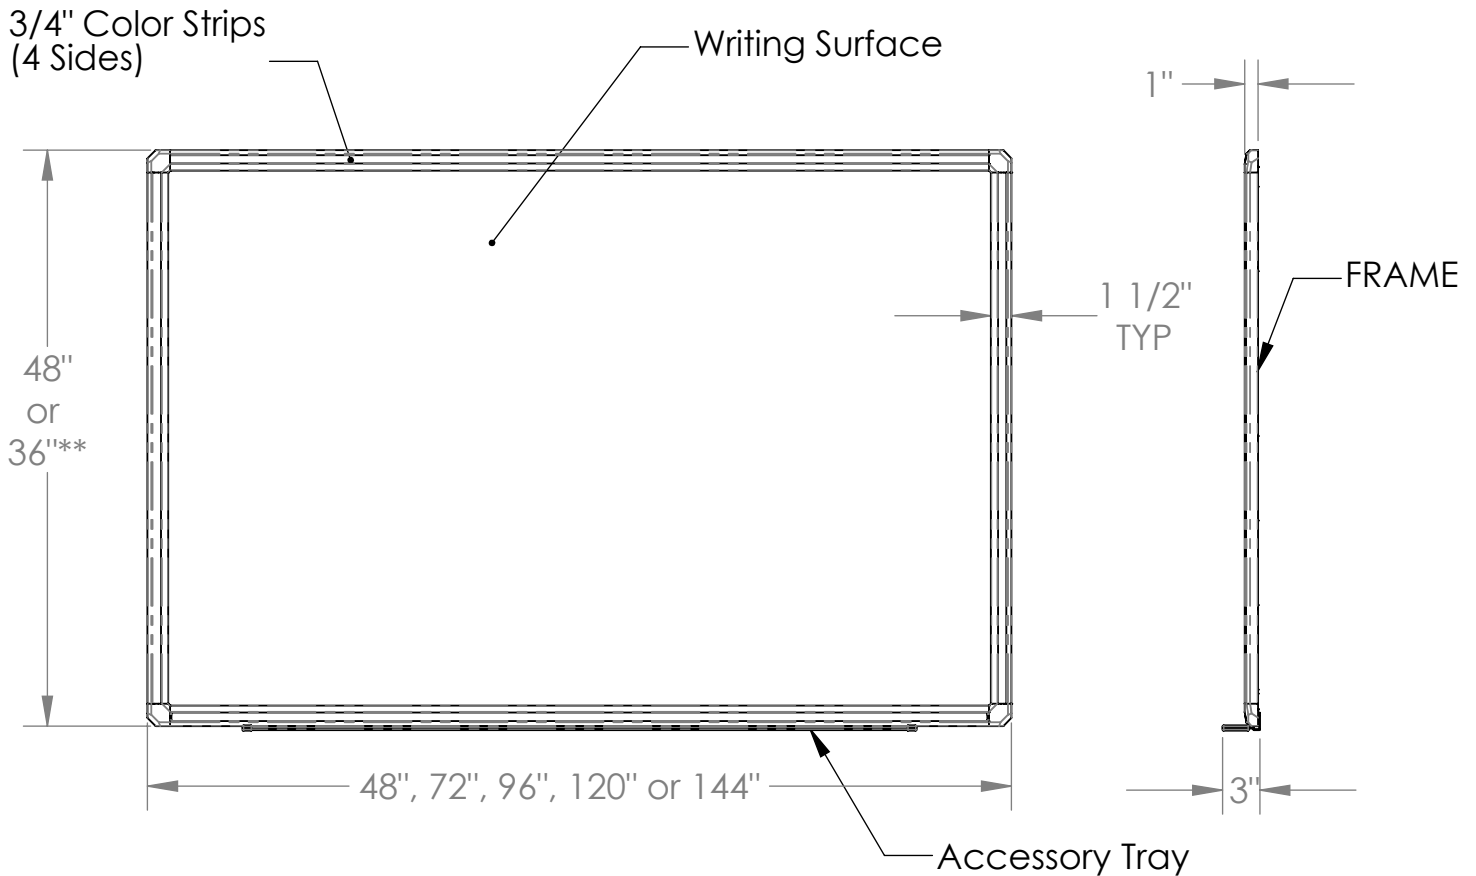

DFM Series

DECO *Aurora* Color Accented Whiteboards

ghent.

Materials:

- The framing and accessory tray are satin anodized aluminum extrusion.
- Writing surface is white porcelain coated 28 gage steel sheet laminated to 1/2" thick particle board with a mylar film backing.
- Frame corners are medium gray ABS plastic.
- Marker rail end caps are medium gray thermoplastic.
- Color trim strips are thermoplastic PVC.

Features:

- Available in five board lengths.
- Mounting fasteners are concealed after installation.
- Color trim strips are available in nine solid colors (Burgundy, Black, Gray, Hunter Green, Navy, Purple, Red, Royal Blue, or Yellow) and three wood grains (Cherry, Light Maple, or Mahogany).
- (1) eraser and (4) color erasable markers are included with each marker board.

Notes:

** 48" width board only.

Mounting hardware not included.

The colors trim strips are to be installed by the customer after mounting the board.

Burgundy=(BG)

Black=(BK)

Gray=(GY)

Hunter Green=(HG)

Gray (Corners / Marker
Rail End Caps)