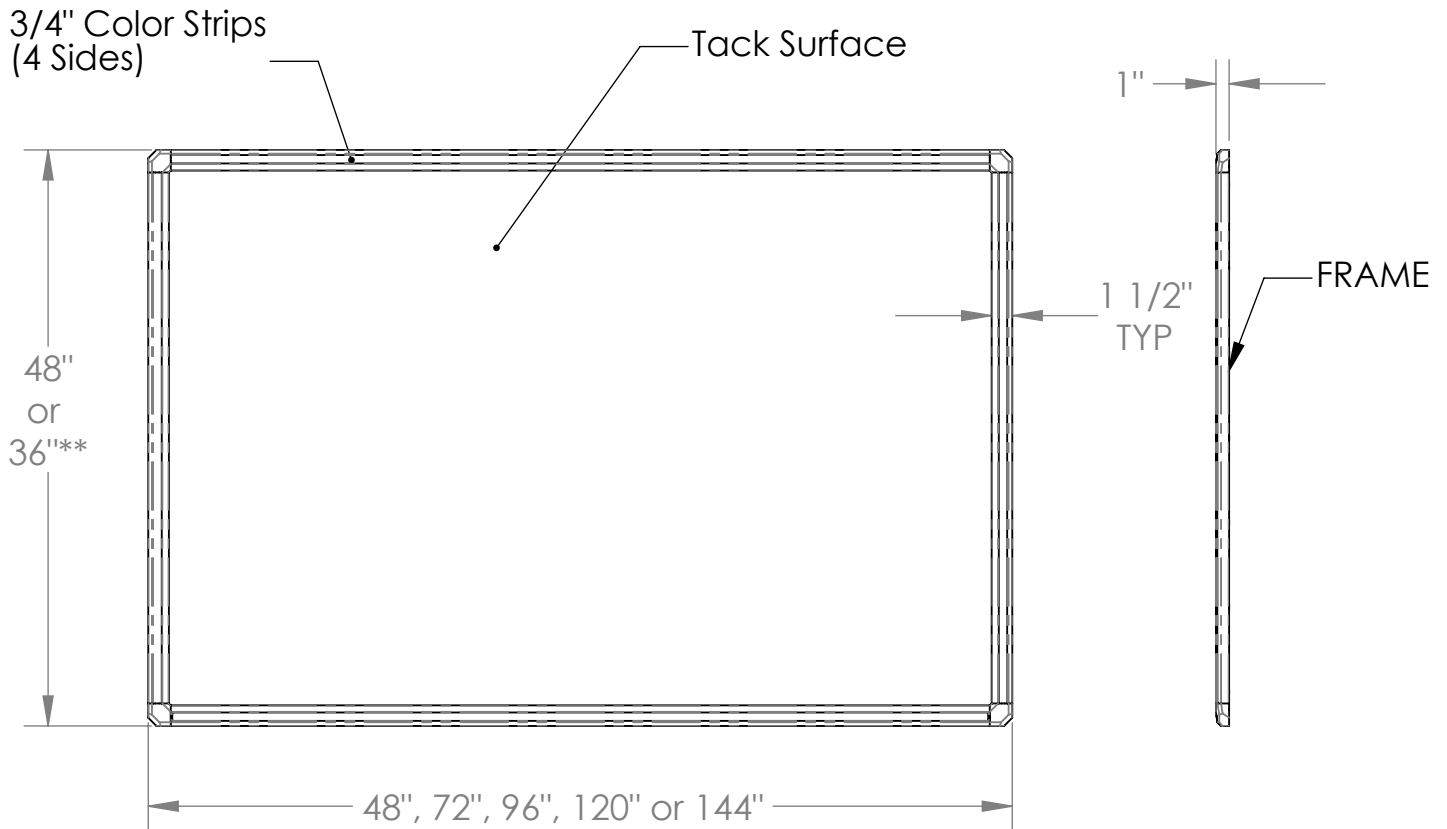

DFV Series

DECO *Aurora* Color Accented Bulletin Boards

ghent.

Materials:

- The framing is satin anodized aluminum extrusion.
- The tack surface is light gray vinyl coated fabric wallcovering laminated to 3/8" thick insulation board.
- Frame corners are medium gray ABS plastic.
- Color trim strips are thermoplastic PVC.

Features:

- Available in five board lengths.
- Mounting fasteners are concealed after installation.
- Color trim strips are available in nine solid colors (Burgundy, Black, Gray, Hunter Green, Navy, Purple, Red, Royal Blue, or Yellow) and three wood grains (Cherry, Light Maple, or Mahogany).

Notes:

- ** 48" width board only.
- Mounting hardware not included.
- The color trim strips are to be installed by the customer after mounting the board.

Burgundy=(BG)

Black=(BK)

Gray=(GY)

Hunter Green=(HG)

Silver (Bulletin Board)

Gray (Corners / Marker Rail End Caps)