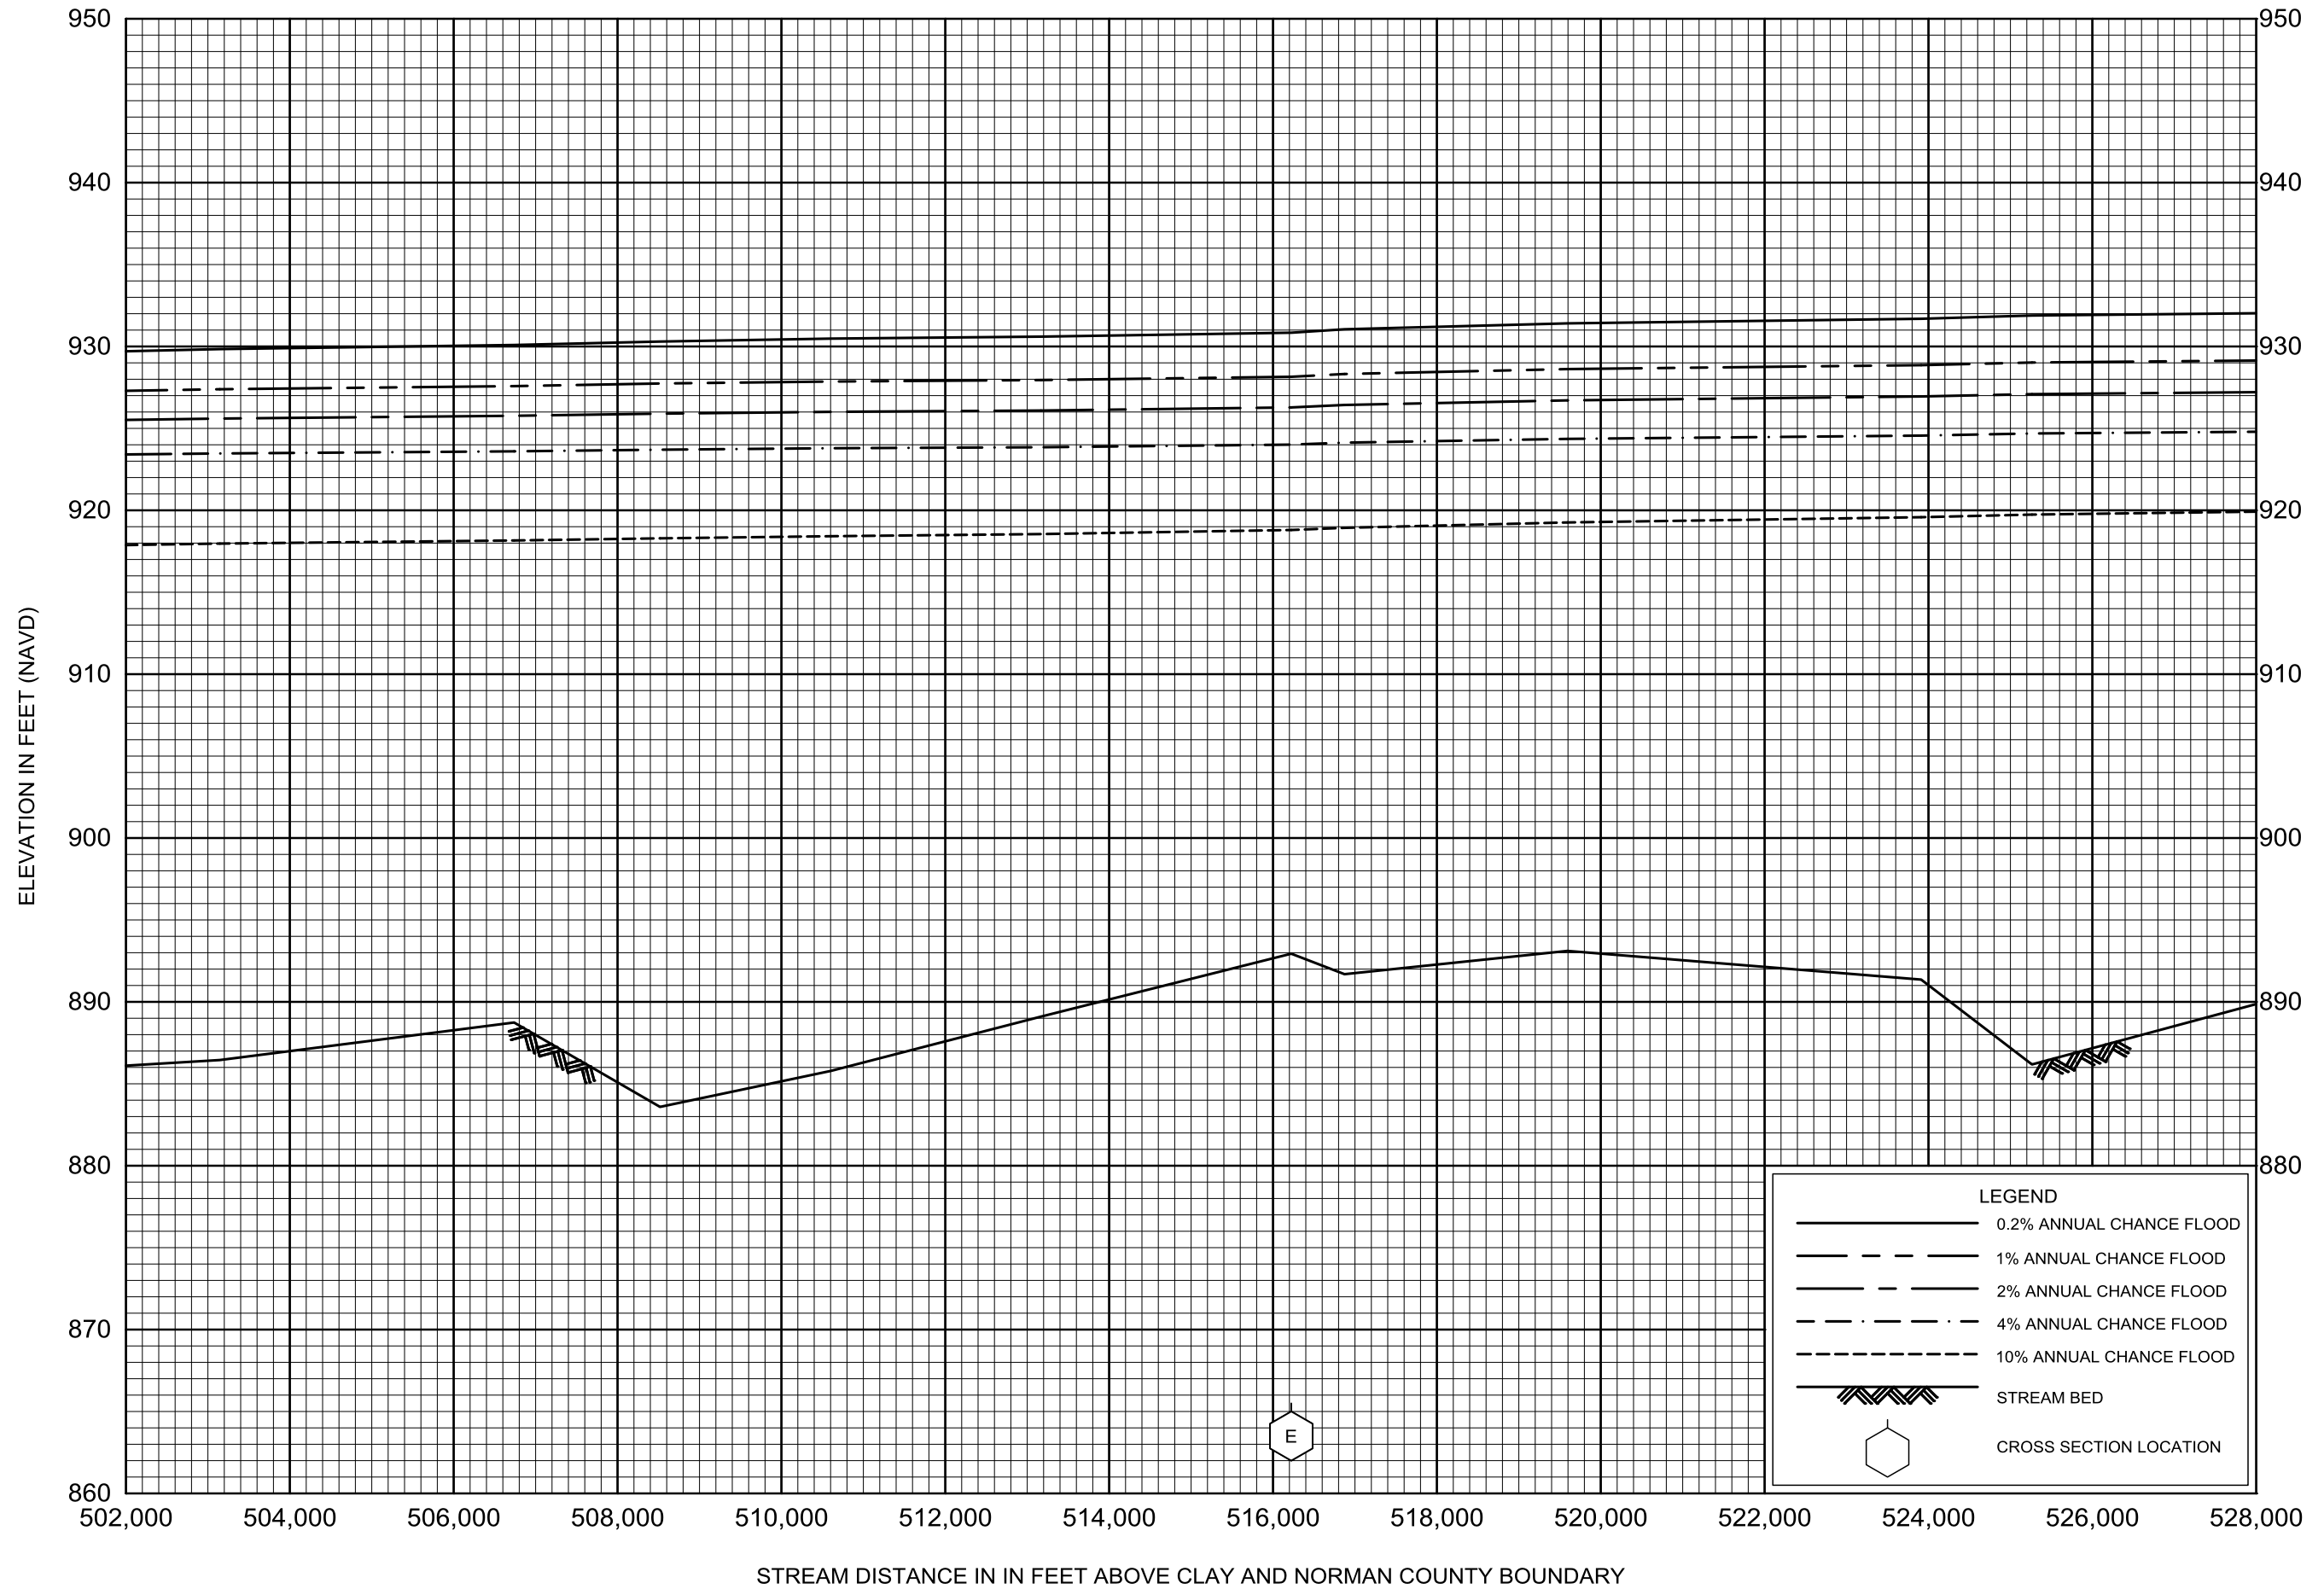

FLOOD PROFILES

RED RIVER OF THE NORTH

FEDERAL EMERGENCY MANAGEMENT AGENCY

WILKIN COUNTY, MN
AND INCORPORATED AREAS

FLOOD PROFILES

RED RIVER OF THE NORTH

FEDERAL EMERGENCY MANAGEMENT AGENCY

WILKIN COUNTY, MN
AND INCORPORATED AREAS