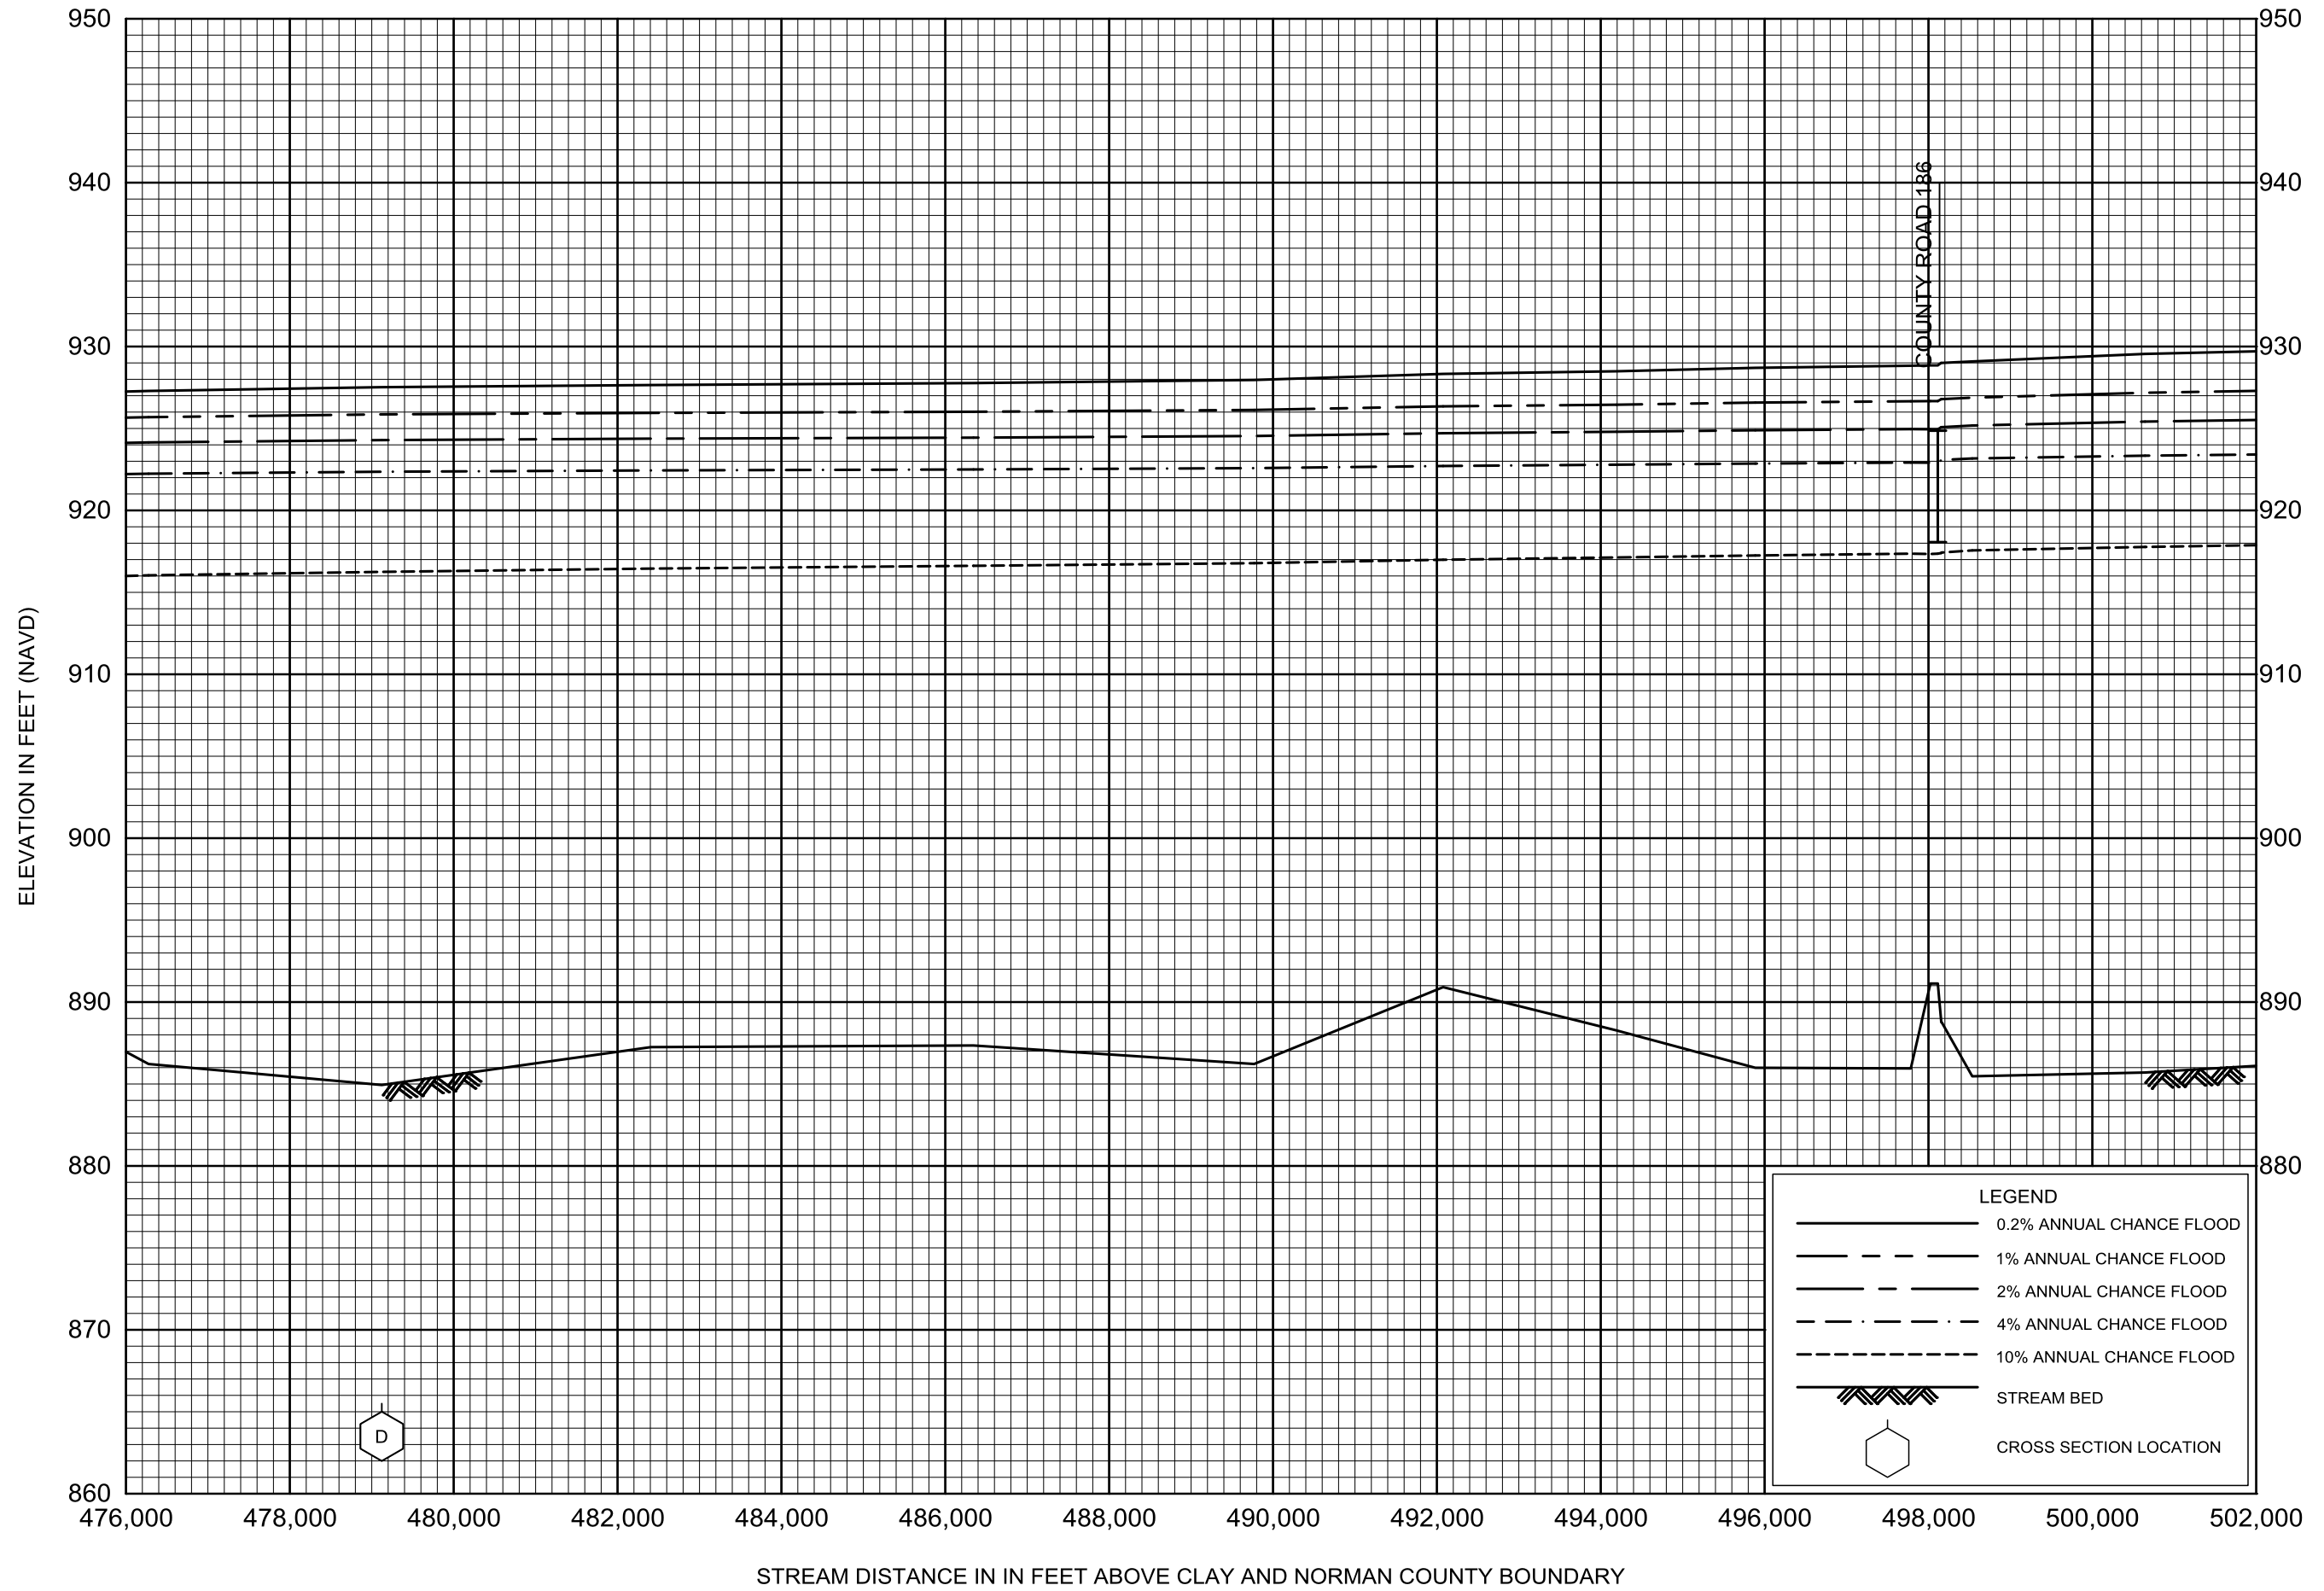

FLOOD PROFILES

RED RIVER OF THE NORTH

FEDERAL EMERGENCY MANAGEMENT AGENCY

WILKIN COUNTY, MN
AND INCORPORATED AREAS

FLOOD PROFILES

RED RIVER OF THE NORTH

FEDERAL EMERGENCY MANAGEMENT AGENCY

WILKIN COUNTY, MN
AND INCORPORATED AREAS