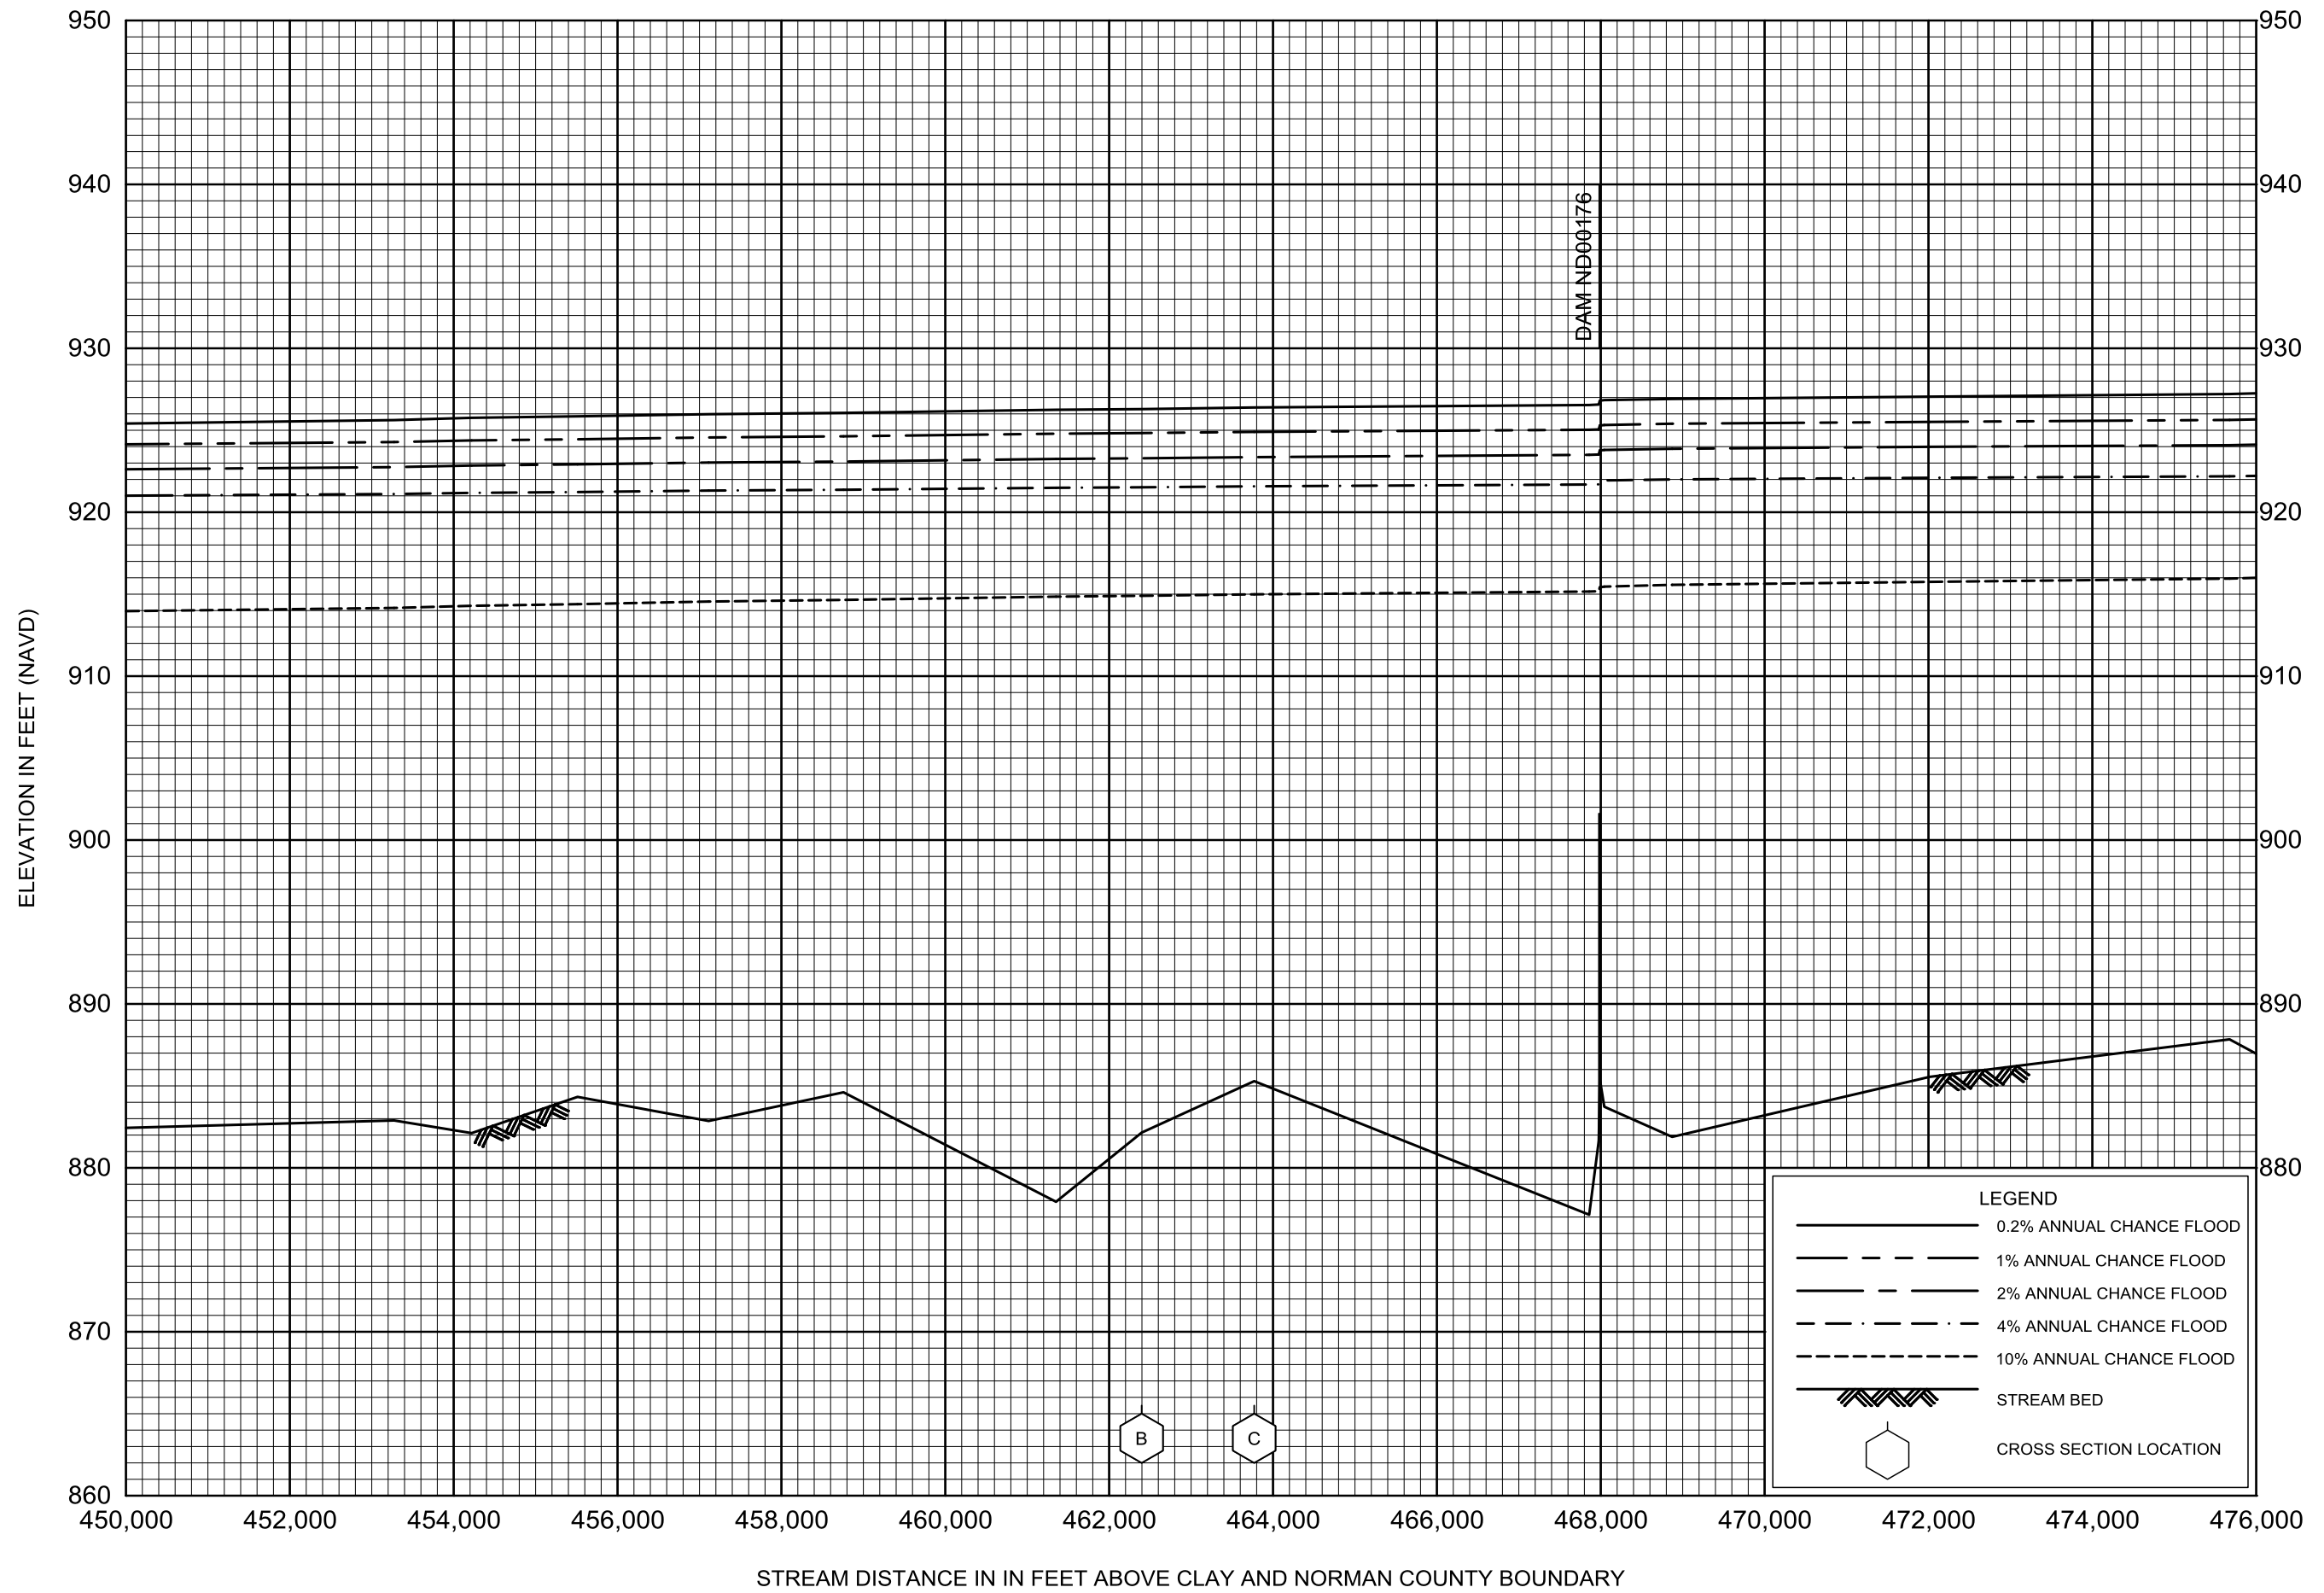

FLOOD PROFILES

RED RIVER OF THE NORTH

FEDERAL EMERGENCY MANAGEMENT AGENCY

WILKIN COUNTY, MN
AND INCORPORATED AREAS

FLOOD PROFILES

RED RIVER OF THE NORTH

FEDERAL EMERGENCY MANAGEMENT AGENCY

WILKIN COUNTY, MN
AND INCORPORATED AREAS