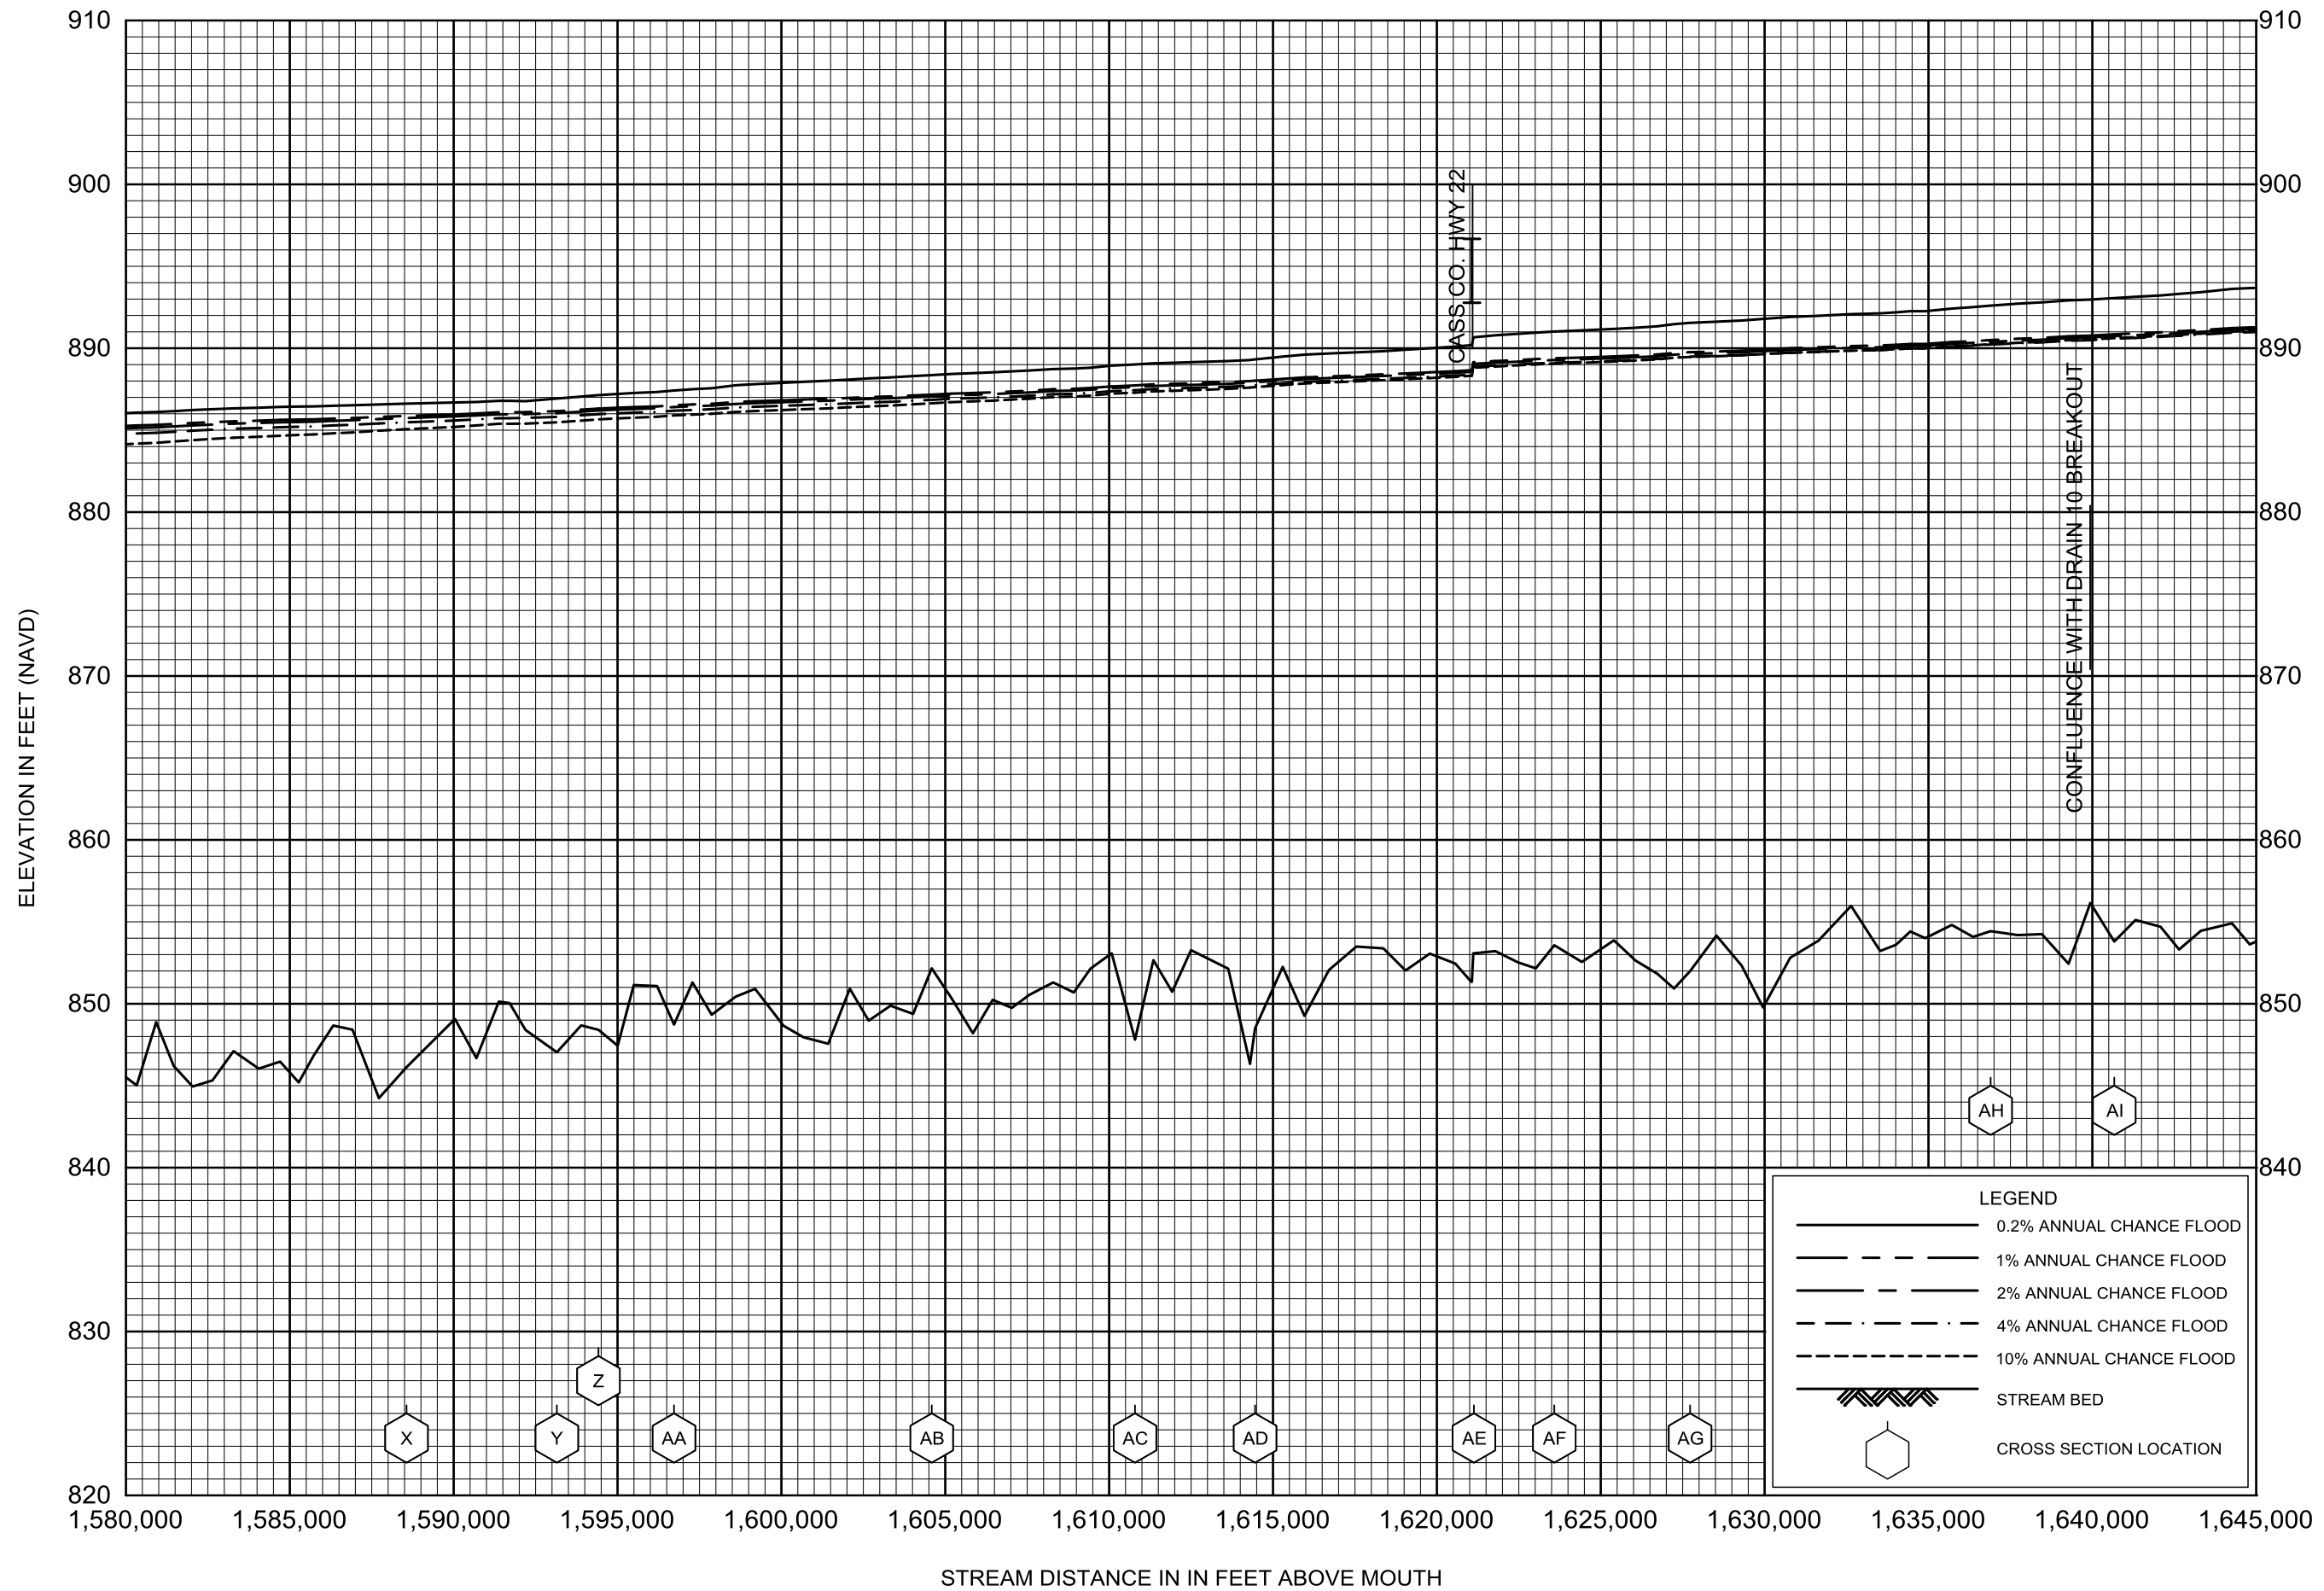

FLOOD PROFILES

RED RIVER OF THE NORTH

FEDERAL EMERGENCY MANAGEMENT AGENCY

CASS COUNTY, ND

ALL JURISDICTIONS

FLOOD PROFILES

RED RIVER OF THE NORTH

FEDERAL EMERGENCY MANAGEMENT AGENCY

CASS COUNTY, ND

ALL JURISDICTIONS

FLOOD PROFILES

RED RIVER OF THE NORTH

FEDERAL EMERGENCY MANAGEMENT AGENCY

CASS COUNTY, ND

ALL JURISDICTIONS

FLOOD PROFILES