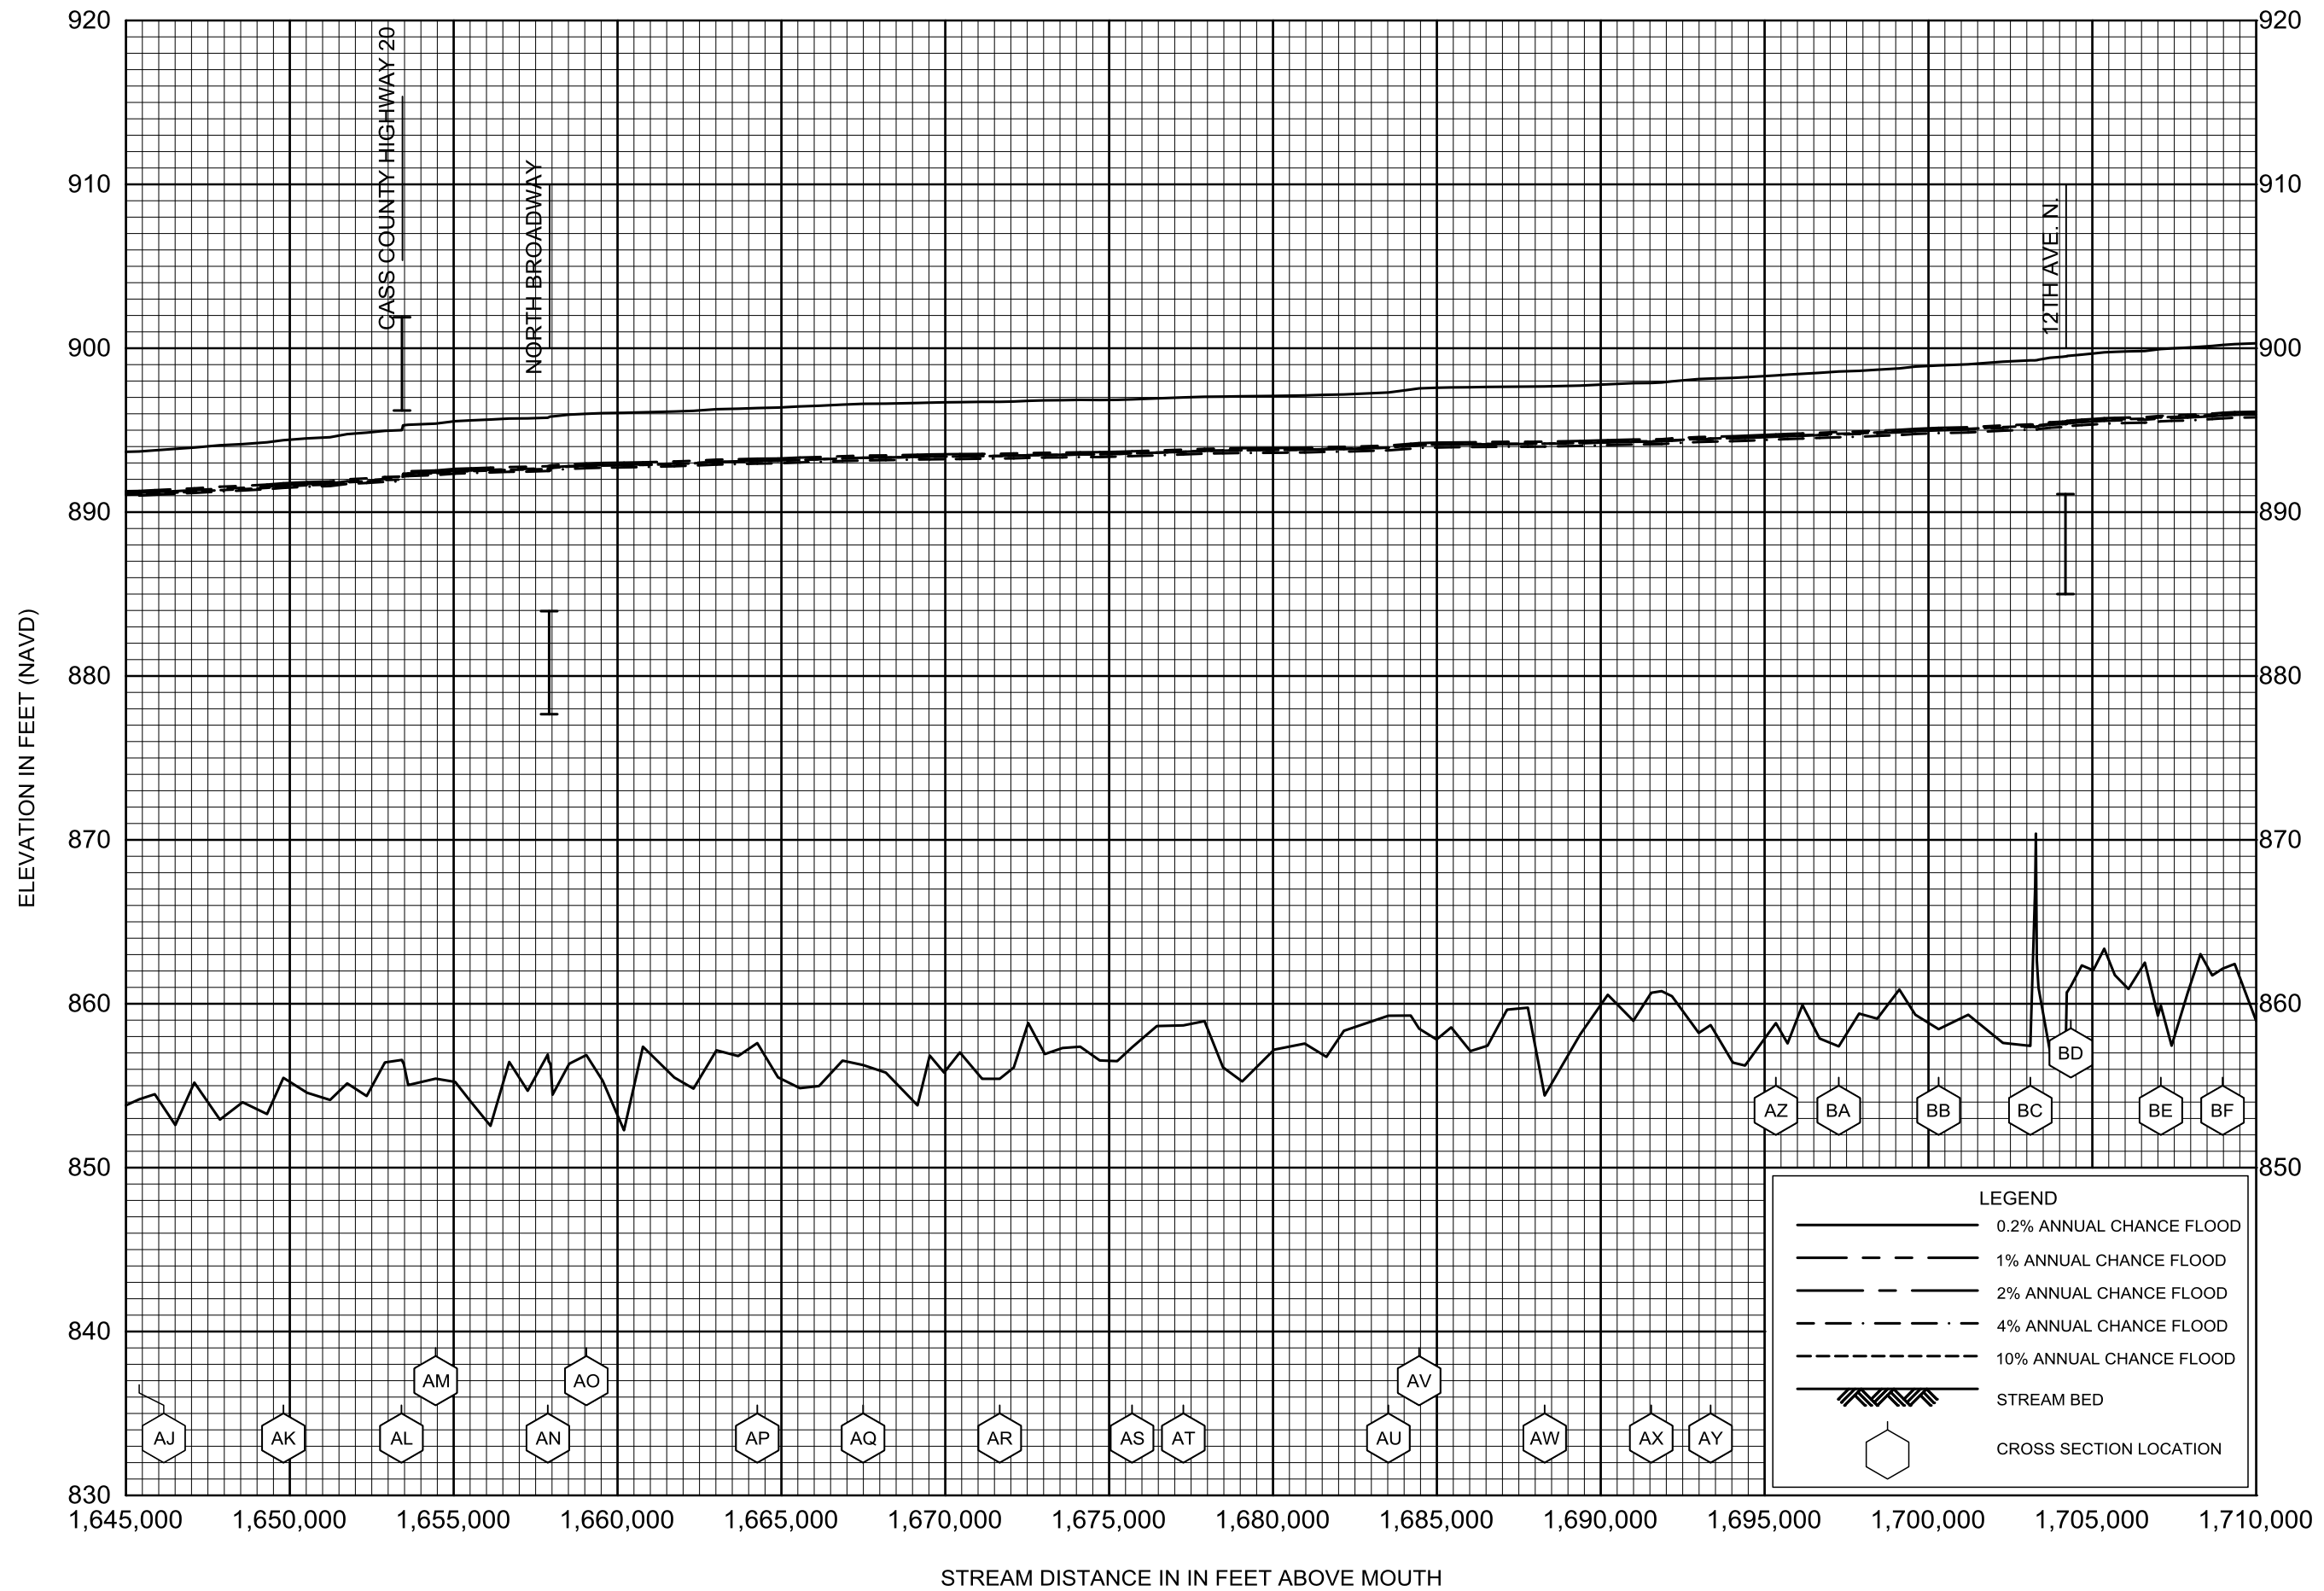

FLOOD PROFILES

RED RIVER OF THE NORTH

FEDERAL EMERGENCY MANAGEMENT AGENCY

CASS COUNTY, ND

ALL JURISDICTIONS

FLOOD PROFILES

RED RIVER OF THE NORTH

FEDERAL EMERGENCY MANAGEMENT AGENCY

CASS COUNTY, ND

ALL JURISDICTIONS

FLOOD PROFILES

RED RIVER OF THE NORTH

FEDERAL EMERGENCY MANAGEMENT AGENCY

CASS COUNTY, ND

ALL JURISDICTIONS

FLOOD PROFILES