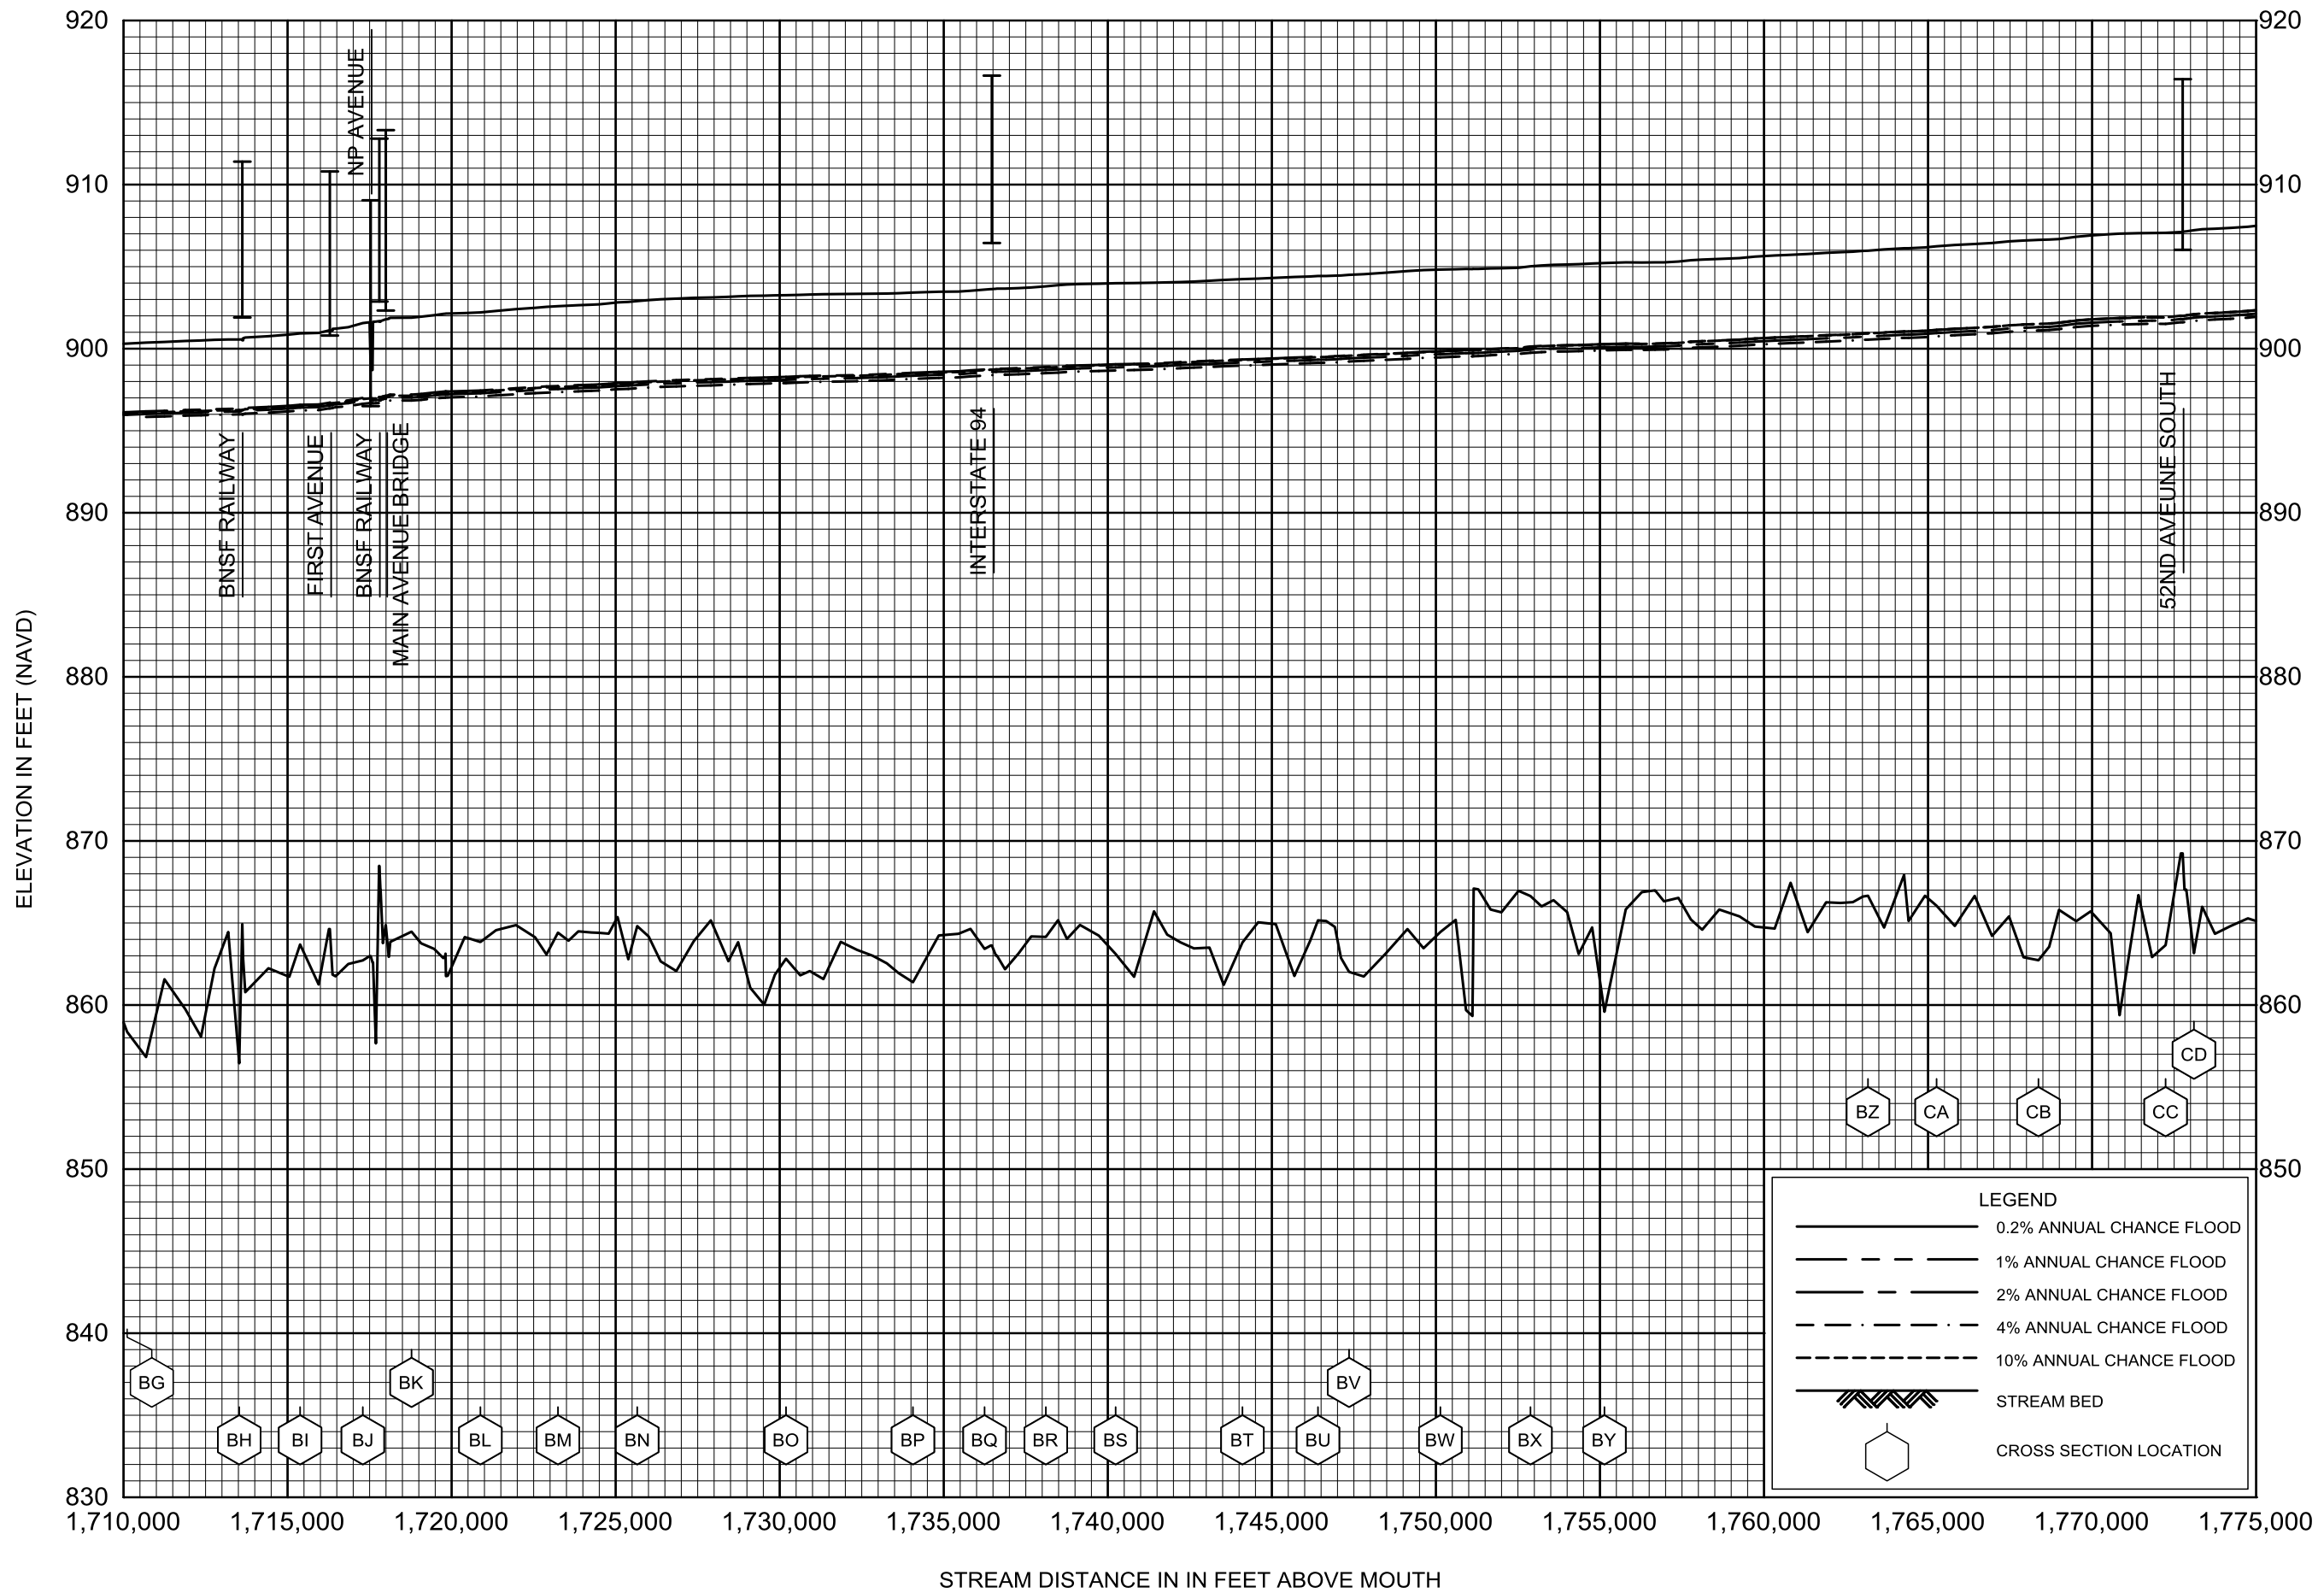

FLOOD PROFILES

RED RIVER OF THE NORTH

FEDERAL EMERGENCY MANAGEMENT AGENCY

CASS COUNTY, ND

ALL JURISDICTIONS