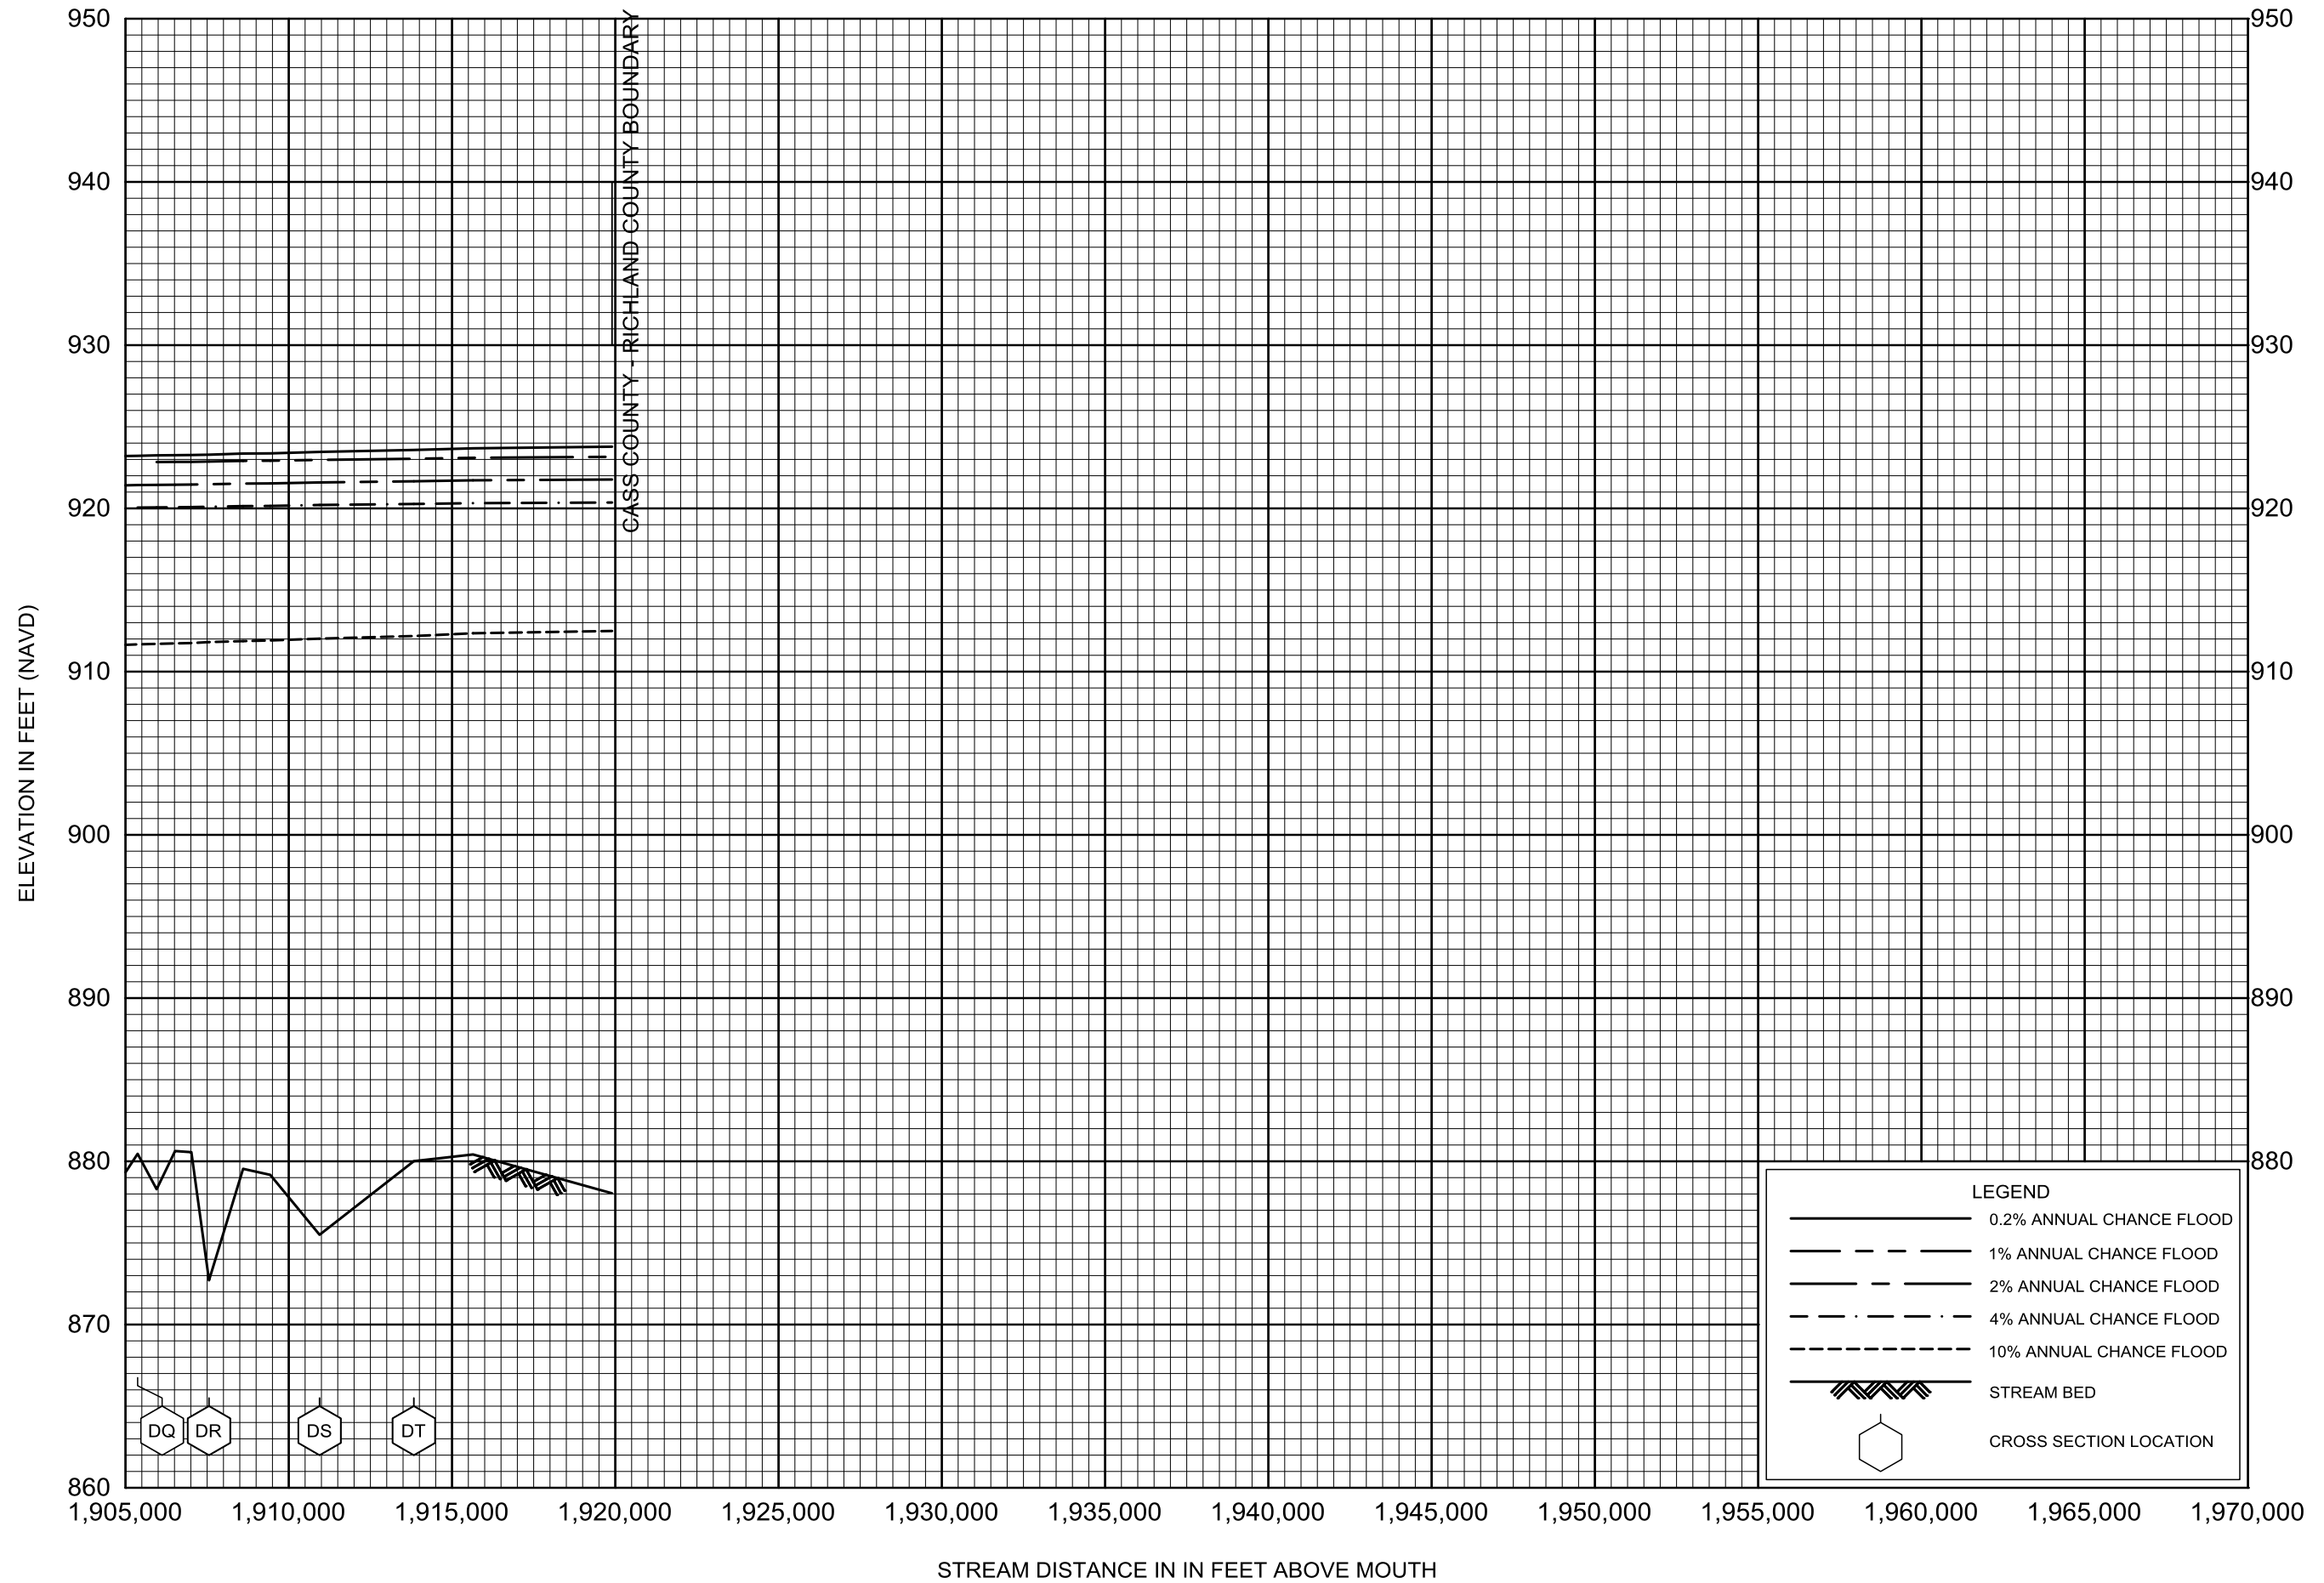

FLOOD PROFILES

RED RIVER OF THE NORTH

FEDERAL EMERGENCY MANAGEMENT AGENCY

CASS COUNTY, ND

ALL JURISDICTIONS