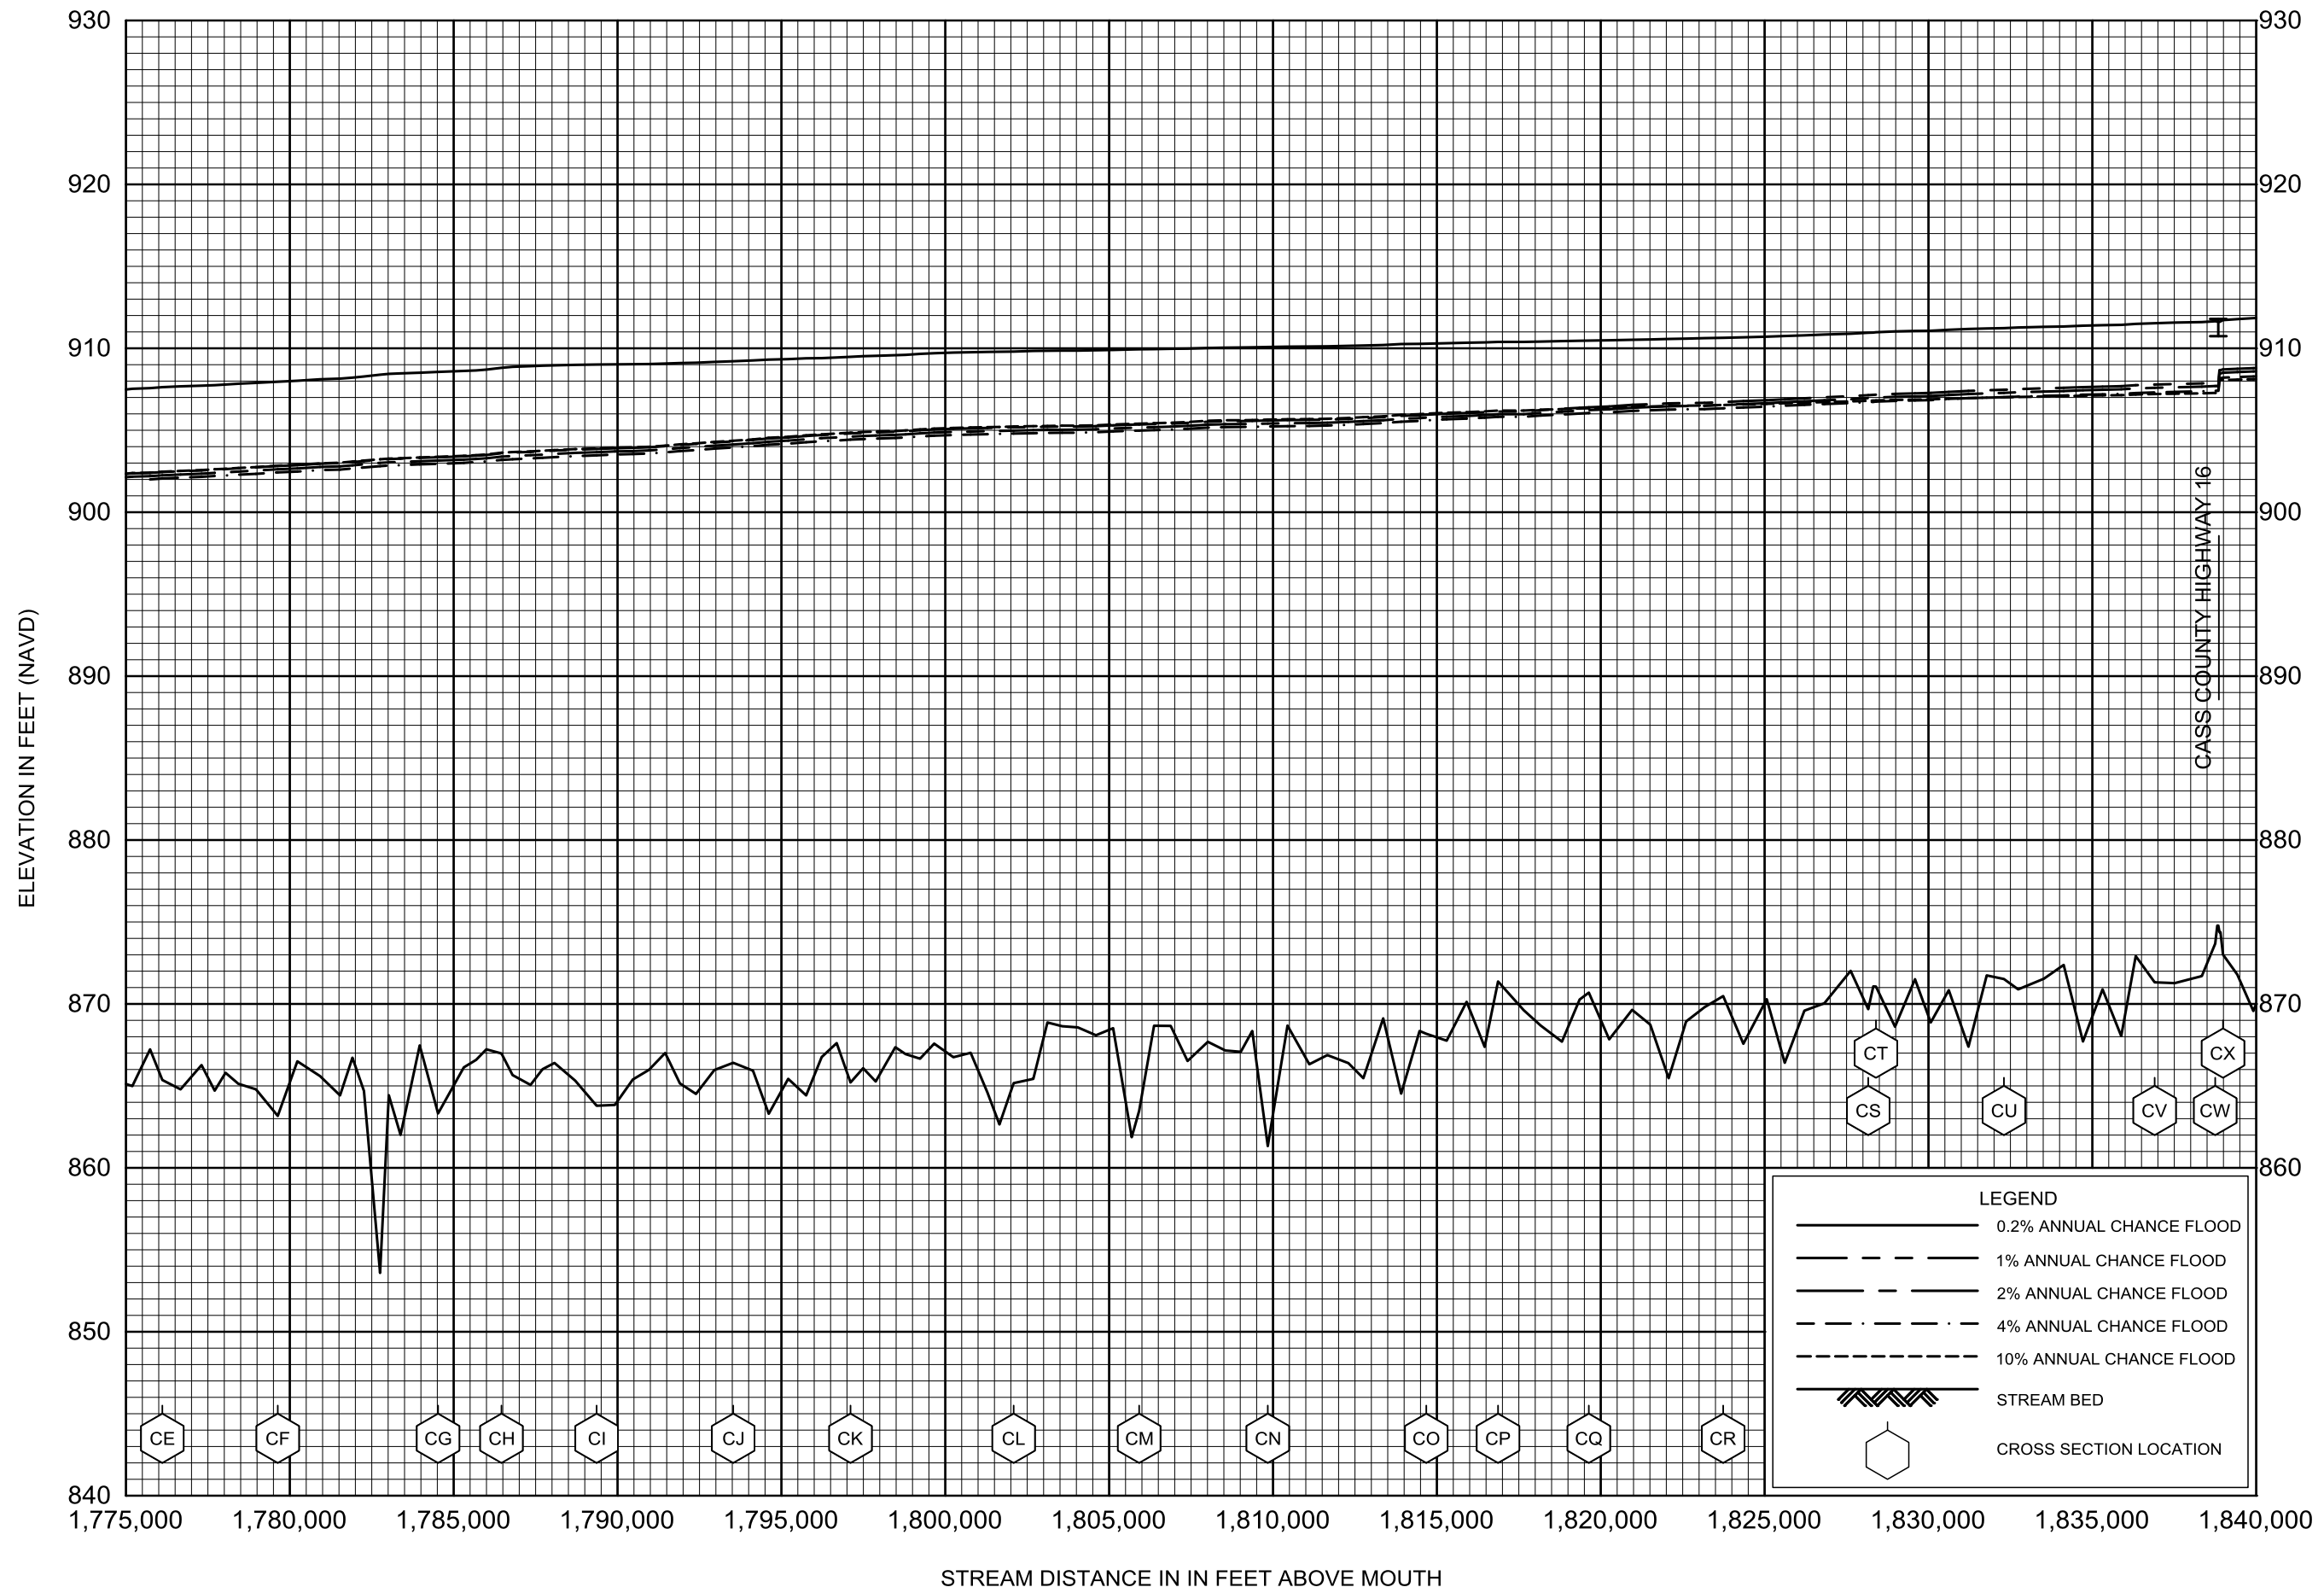

FLOOD PROFILES

RED RIVER OF THE NORTH

FEDERAL EMERGENCY MANAGEMENT AGENCY

CASS COUNTY, ND

ALL JURISDICTIONS