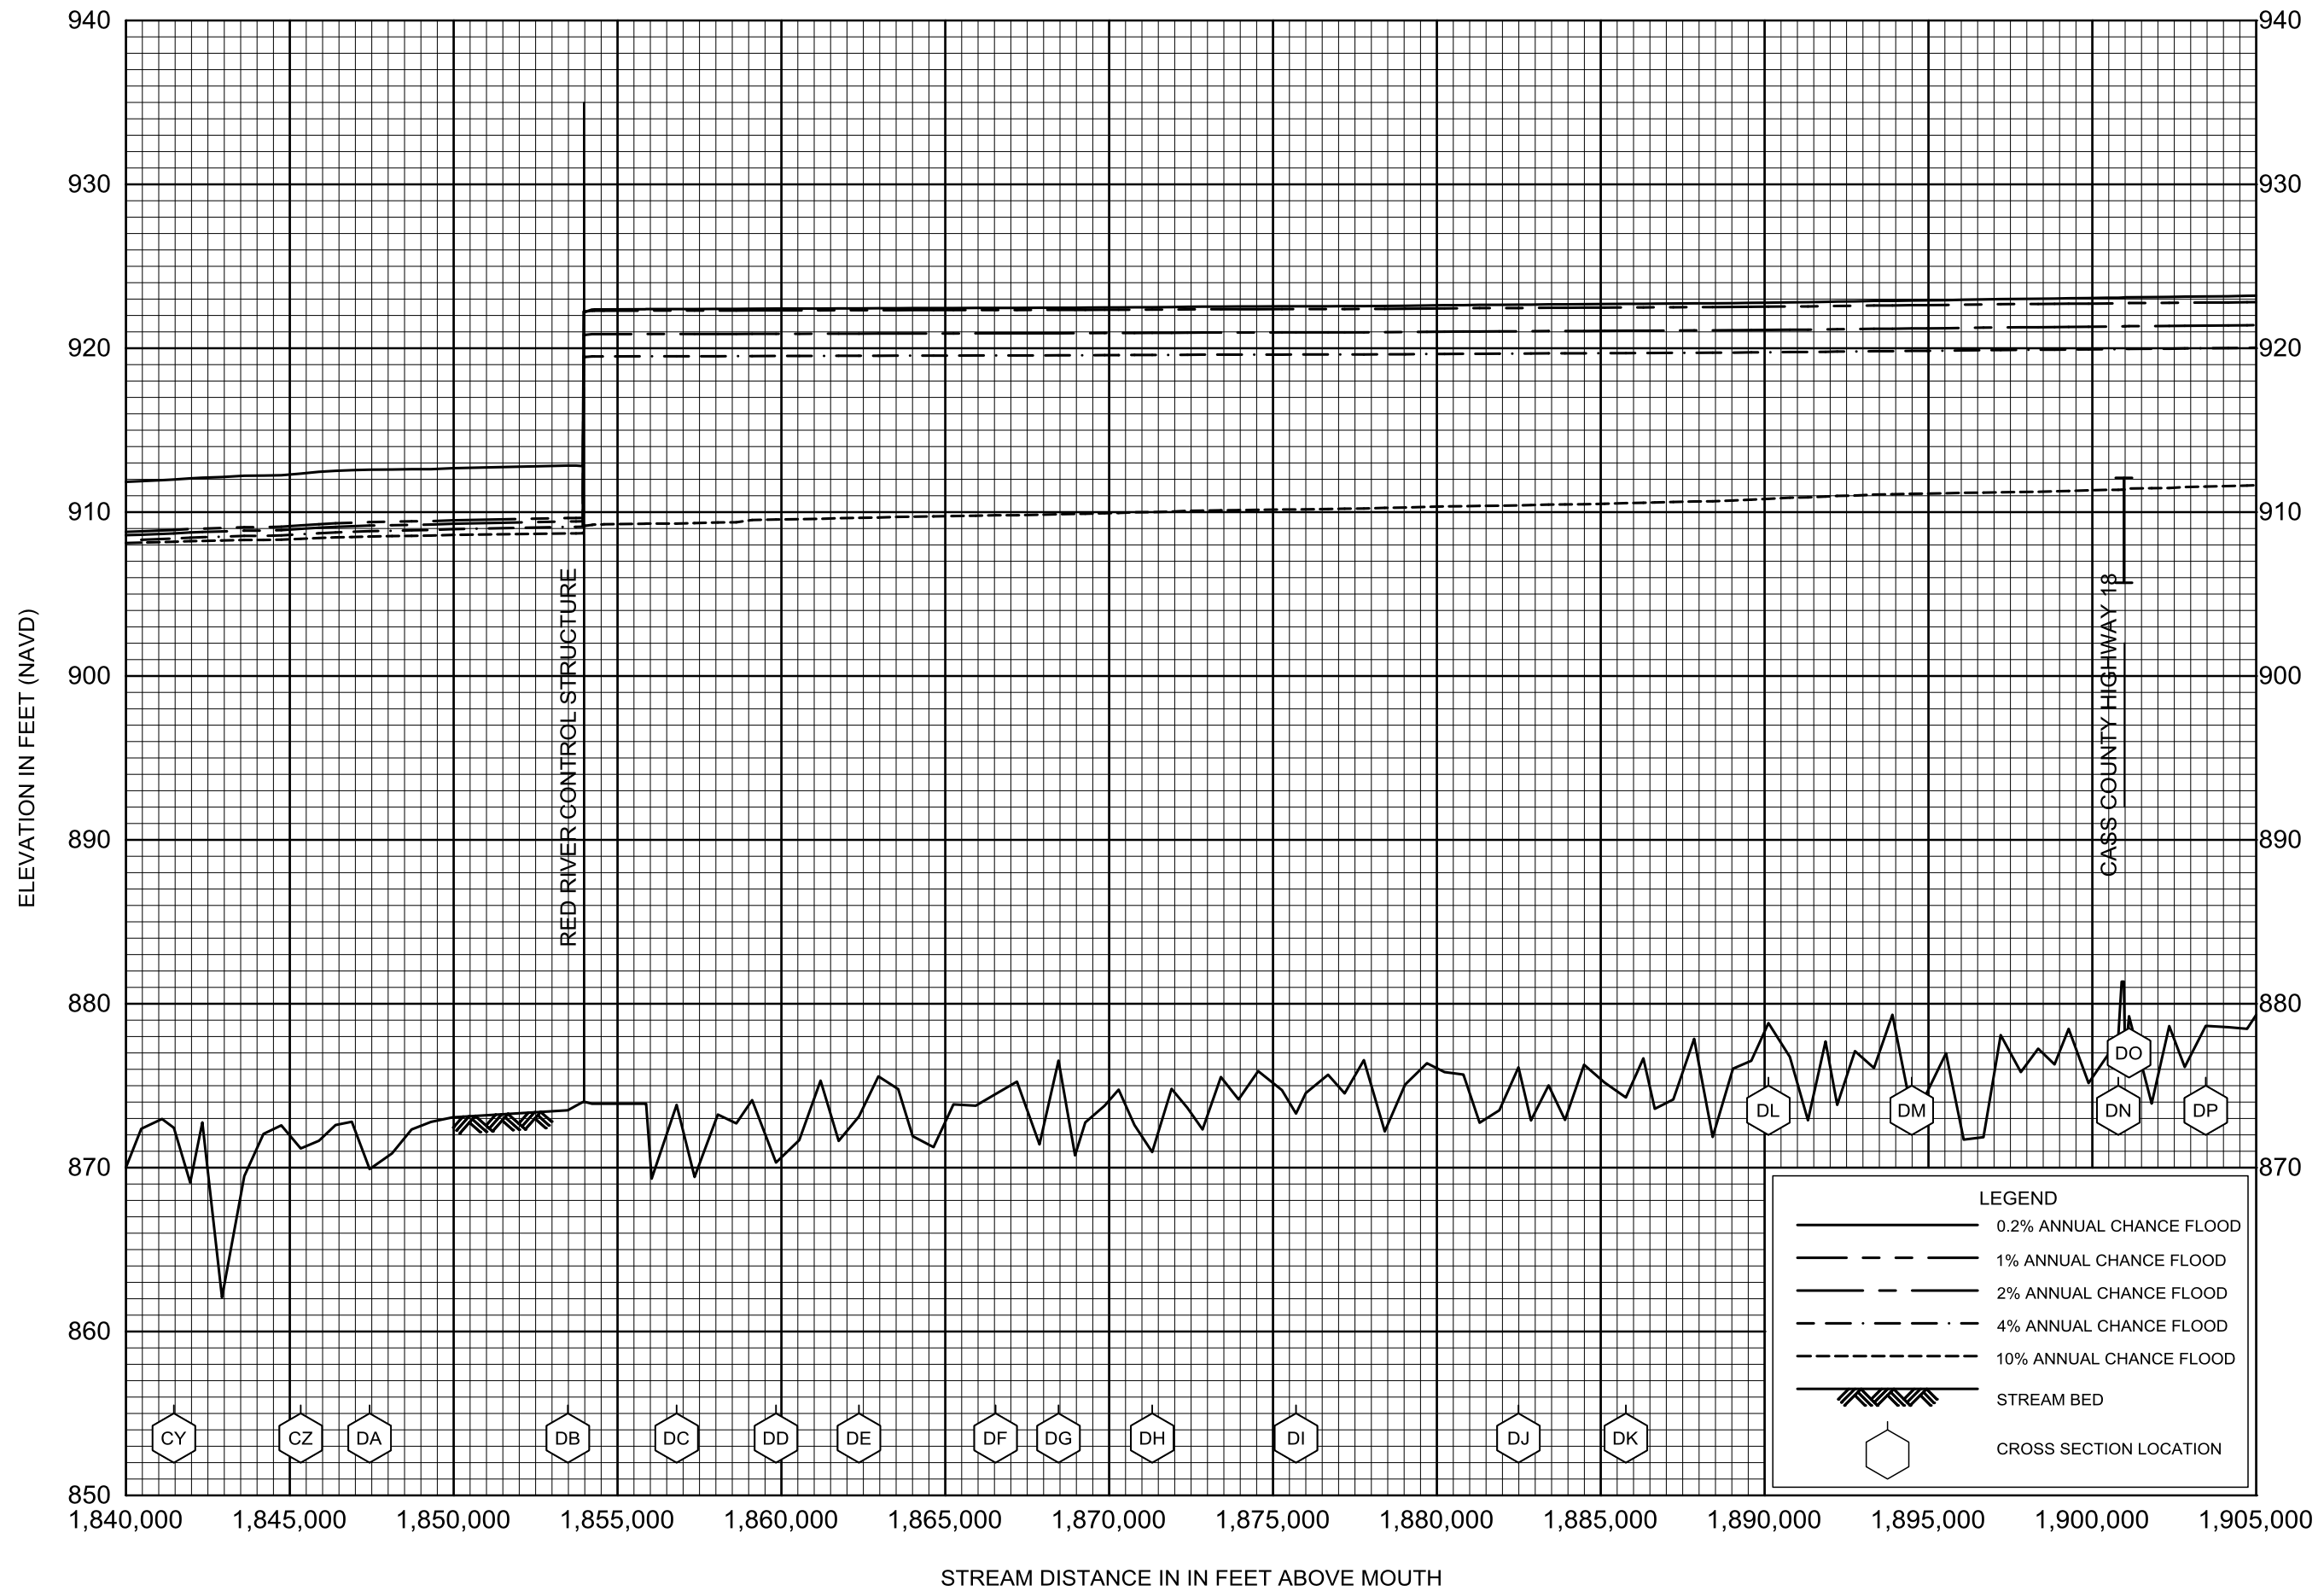

FLOOD PROFILES

RED RIVER OF THE NORTH

FEDERAL EMERGENCY MANAGEMENT AGENCY

CASS COUNTY, ND

ALL JURISDICTIONS