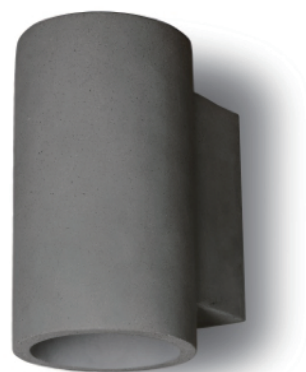

CWR-110UD10