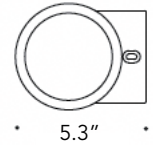

LIMESTONE

NERO BLACK

CARRARA

SPECIFICATIONS

CWR-110DN5W

5.3W - 580LM

CWR-110UD10

10.2W - 720LM