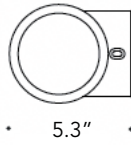

LIMESTONE

NERO BLACK

CARRARA

SPECIFICATIONS

CWR-110DN5W

5.3W - 580LM

CWR-110UD10

10.2W - 720LM