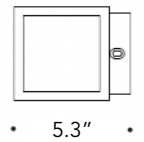

CWS-110UD10