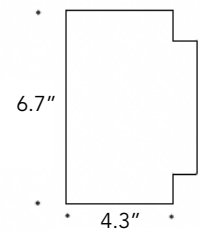

CWS-110UD10