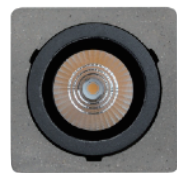

Project:	Type:	Qty:
----------	-------	------

Illuminate the space with raw elegance. Inspired by Béton Brut, the BRUT collection embraces the beauty of raw concrete with sleek, modern sophistication.

is an industrial-chic cement outdoor surface mount cylinder featuring a brushed stainless steel reflector.

comes in 4 concrete finish options or can be powder coated to any RAL#.

Offered in 9W, 18W and 26W power options.

IP65 rated for outdoor installation.

SPECIFICATIONS

Square

Round

Input Voltage	120V-277V
Wattage	5.3W-12W
Delivered Lumens	580LM - 950LM
CCT	2700K, 3000K, 3500K, 4000K
Material	Cement /Die-cast aluminum lighting module
IK Rating	IK06
Dimming	Phase & 0-10v (100%-5%)
Lamp Life	50,000Hr
Environment	IP65 / cable gland IP67
Operating Temp	-4° F - 104° F

CWR-90DN6W

6W - 610LM
15°/24°

3.5"

CWR-90UD12W

12W - 951LM
15°/24°

CWS-90DN6W

6W - 610LM
15°/24°

3.5"