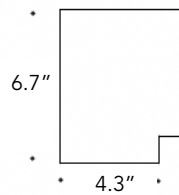

CWS-110DN5W