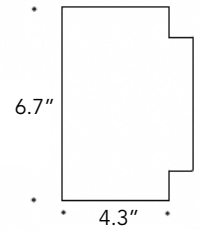

LIMESTONE

NERO BLACK

CARRARA

SPECIFICATIONS

CWR-110DN5W

5.3W - 580LM

CWR-110UD10

10.2W - 720LM