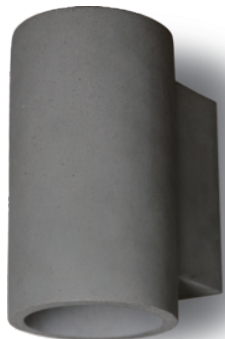

Project:	Type:	Qty:
----------	-------	------

Illuminate the space with raw elegance. Inspired by Béton Brut, the BRUT collection embraces the beauty of raw concrete with sleek, modern sophistication.

is an industrial-chic cement outdoor surface mount cylinder featuring a brushed stainless steel reflector.

comes in 4 concrete finish options or can be powder coated to any RAL#.

Offered in 9W, 18W and 26W power options.

IP65 rated for outdoor installation.

SPECIFICATIONS

Square

Round

Input Voltage	120V-277V
Wattage	5.3W-12W
Delivered Lumens	580LM - 950LM
CCT	2700K, 3000K, 3500K, 4000K
Material	Cement /Die-cast aluminum lighting module
IK Rating	IK06
Dimming	Phase & 0-10v (100%-5%)
Lamp Life	50,000Hr
Environment	IP65 / cable gland IP67
Operating Temp	-4° F - 104° F

ORDER CODE

ORDER CODE EXAMPLE:BRUT-WRD-90DN-35k-24D-D10-SS

SERIES	SHAPE	SIZE WATTAGE	CCT	BEAM	DIMMING	FINISH
BRUT	WRD Wall mount round	110DN 4.3"*5W	27K 2700K	Leave Blank	D10 0-10V	CG Concrete Grey ST Silver Travertine
	WSD Wall mount square	110UD 4.3"*10W	30K 3000K	Offered onlyin 36D	DTR Triac/Phase	TC Terracotta TB Travertine Beige
		90DN 3.5"*6W	35K 3500K	15D		SS Sandstone LS Limestone
		90UD 3.5"*12W	40K 4000K	24D		EB Emperador Brown NB Nero Black
						BS Basalt CR Carrara