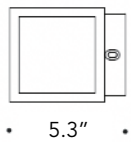

CWS-110DN5W