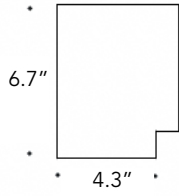

LIMESTONE

NERO BLACK

CARRARA

SPECIFICATIONS

CWR-110DN5W

5.3W - 580LM

CWR-110UD10

10.2W - 720LM