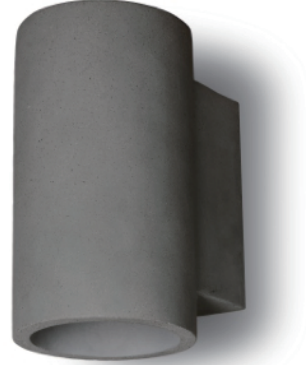

CWR-110UD10