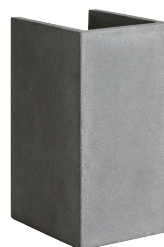

BW-190(10.2W 679LM)