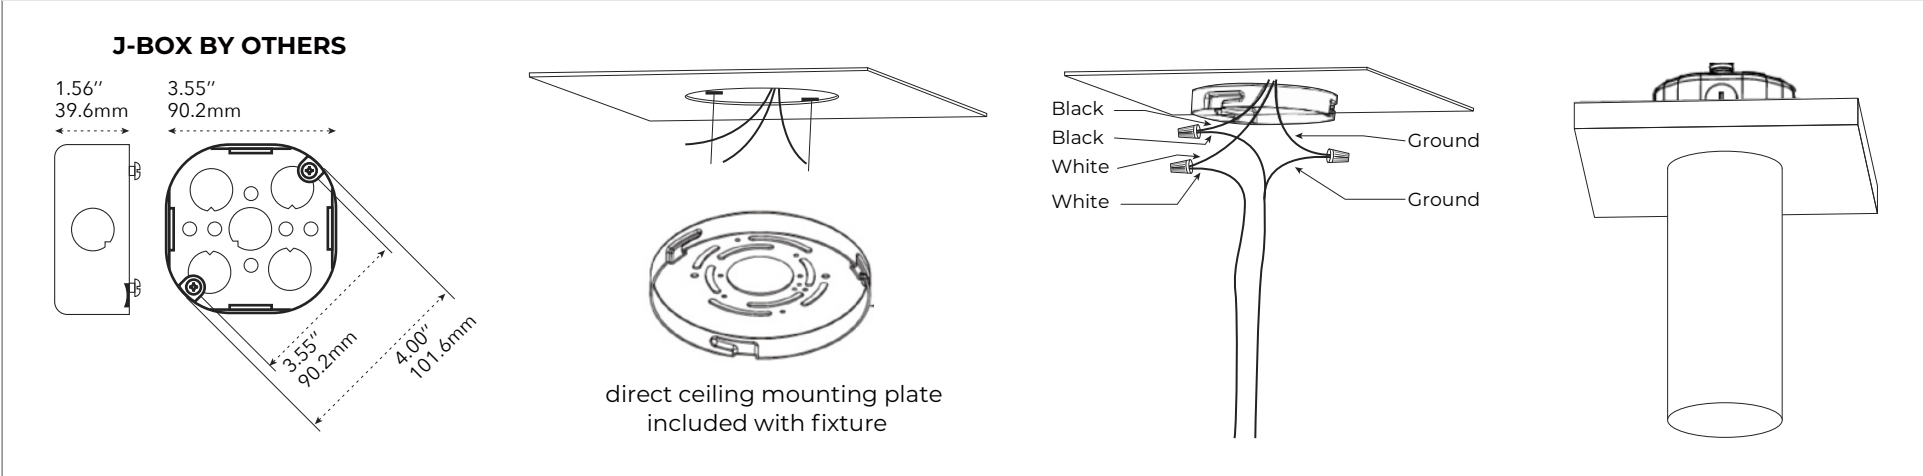

Project: _____ Type: _____ Qty: _____

MOUNTING OPTIONS

JBA -JBOX ADAPTER⁷

Direct ceiling mount with integral mounting plate and driver