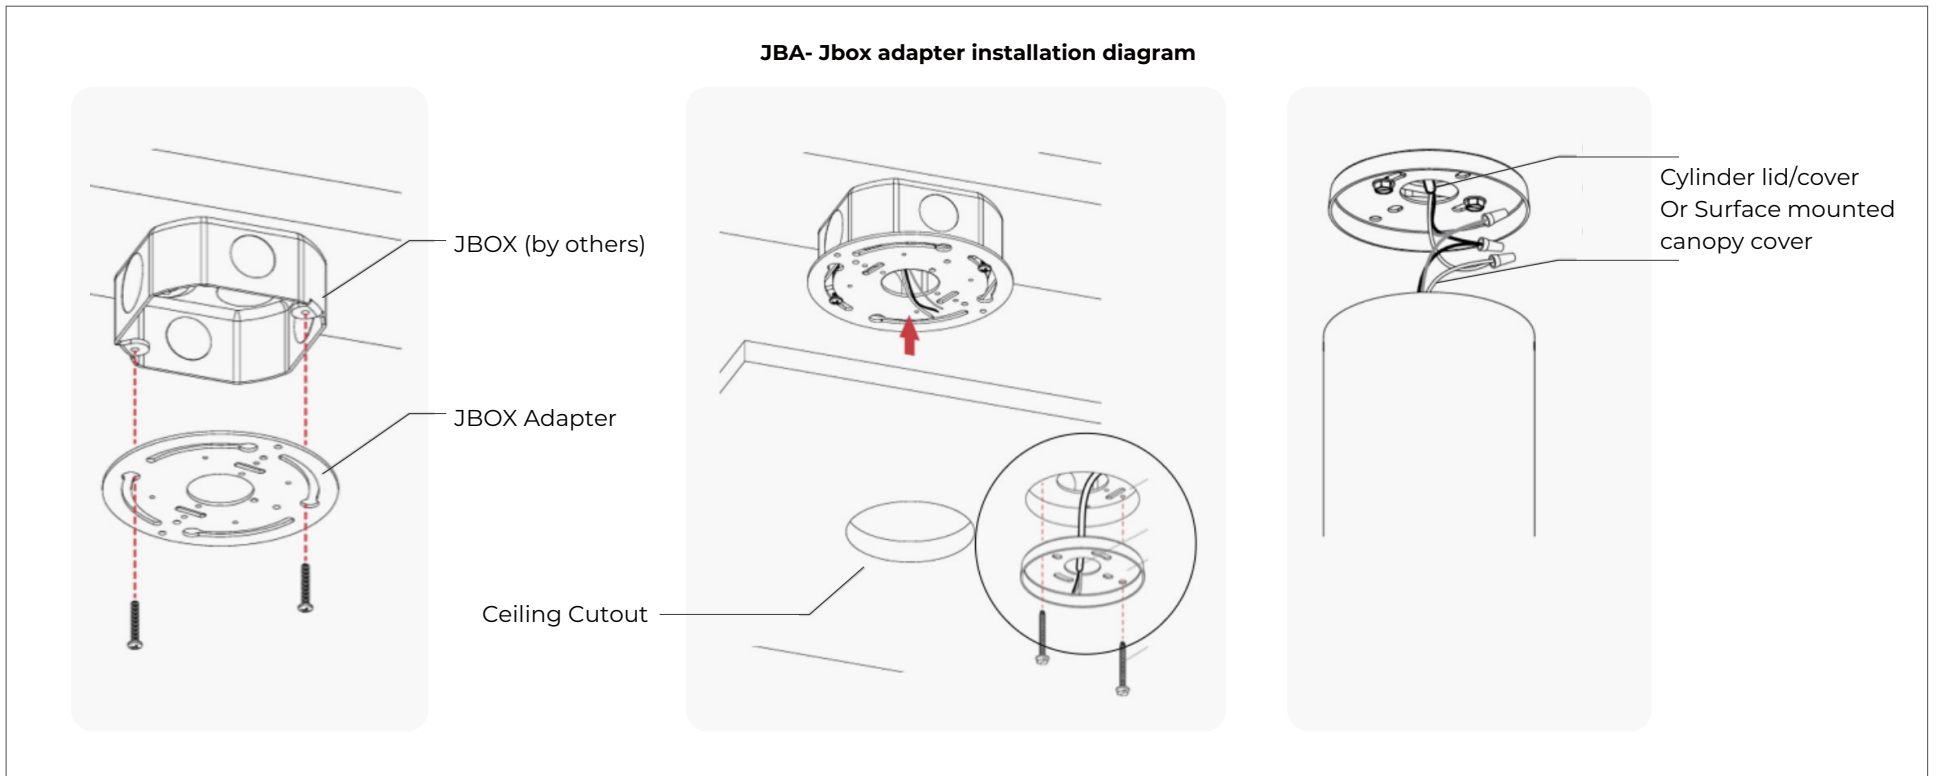

Project:	Type:	Qty:

To be used with cylinders or canopies that are smaller than the jbox opening

INTEGRAL DRIVER				
Order code	FRC Flat round canopy, 4" octagonal junction box	CDR Conduit feed, round canopy	DMNC Direct mount, new construction	DR Deep round canopy
Canopy type