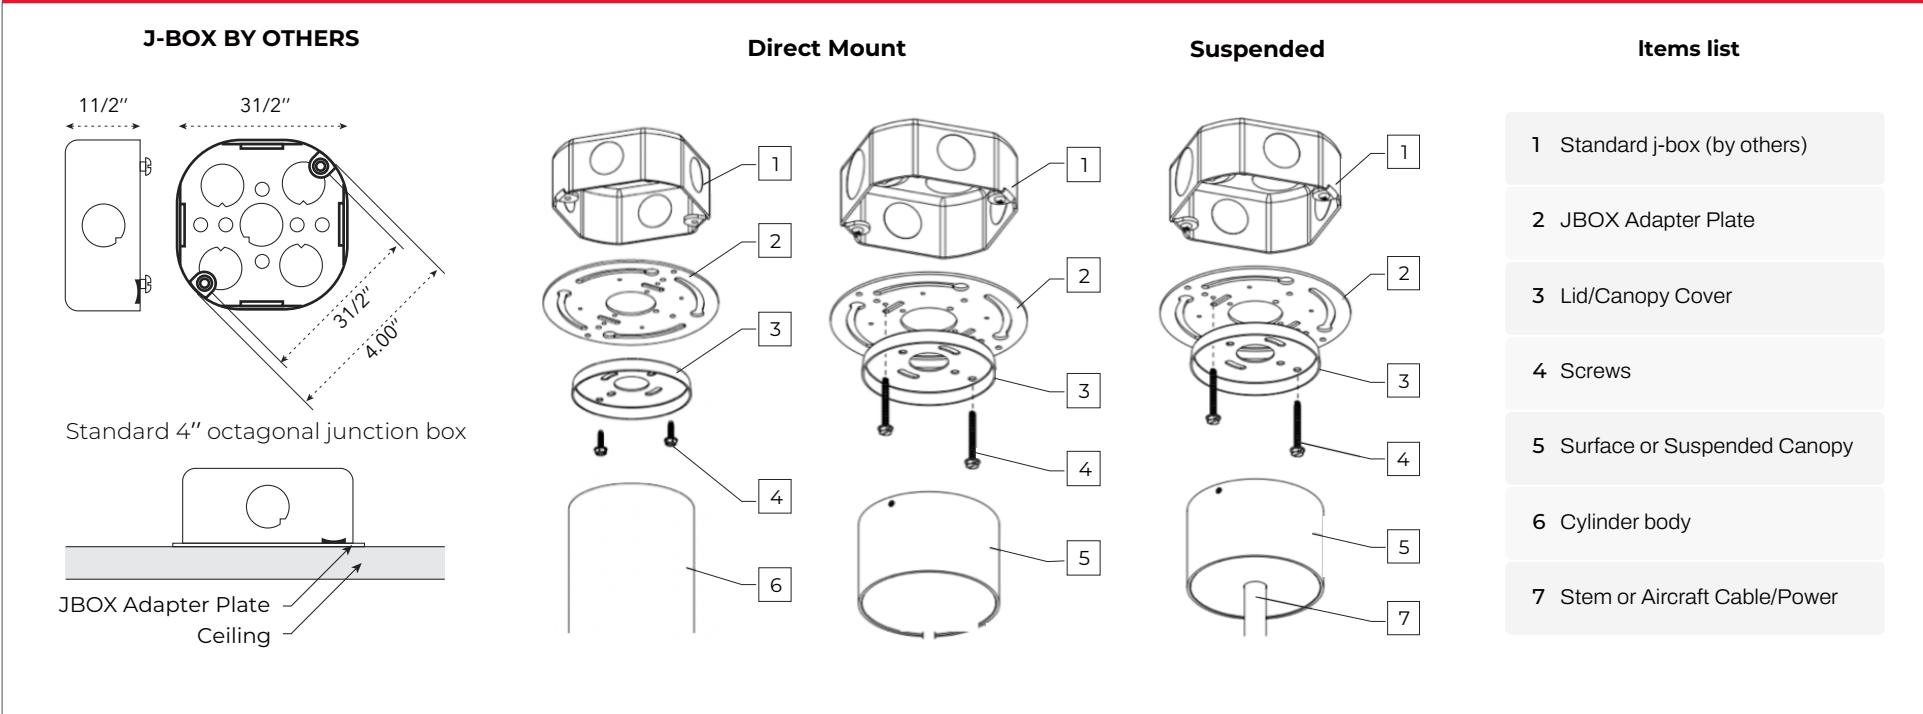

SWIVEL STEM CANOPY

Specify rigid stem (overall) length.

Recessed version

Comes with a new construction mounting tray and a driver housed in an enclosure box Available for cylinders up to 40W.

⁶to be used with cylinders that have a diameter less than 4"

Project: _____ Type: _____ Qty: _____

MOUNTING OPTIONS

JBA -JBOX ADAPTER⁷

Direct ceiling mount with integral mounting plate and driver

PENDANT MOUNT

(JBA) JBOX ADAPTER INSTALLATION DIAGRAM

⁷to be used with cylinders that have a diameter less than 4". Must be installed on the jbox prior to the drywall ceiling going up.