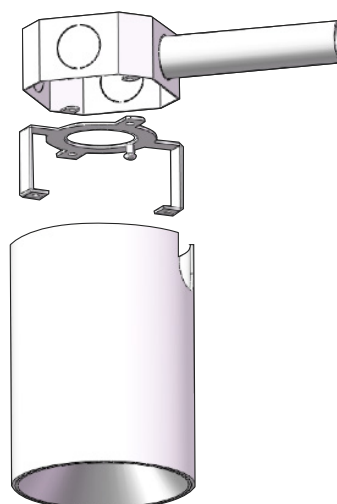

CONDUIT FEED

Min 4.25" width

Conduit feed cylinder will fit over any standard 4" octagonal Jbox.
Works with all cylinder wattages and sizes. 6W-20W cylinder will have a minimum body width of 4.25" .
Can work with up to 4 conduit feeds.