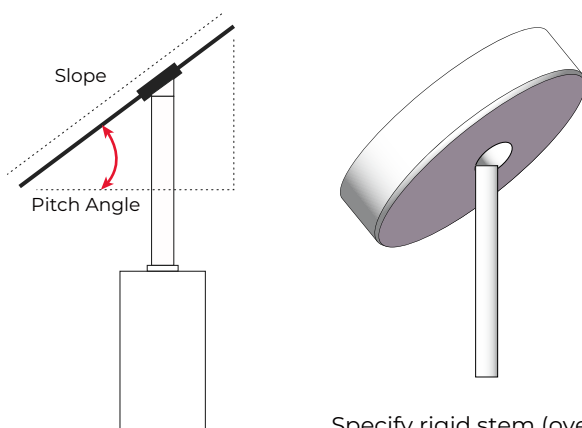

Please note, depending on driver availability, the cylinder size may change slightly from what is shown.

Project:	Type:	Qty:
----------	-------	------

SLOPED CEILING

The slope ceiling adapter will be determined by the ceiling pitch angle.
Adapter works with all cylinder sizes.

LMR (trimless mud-ring)⁶

Trimless option is for cylinders that have a width of less than 4" and below.

ADJUSTABLE STEM MOUNTING OPTIONS

Surface-mounted version

Can be provided with IP54 rating and supports all wattages.

SWIVEL STEM CANOPY

Specify rigid stem (overall) length.

Recessed version

Comes with a new construction mounting tray and a driver housed in an enclosure box Available for cylinders up to 40W.

⁶to be used with cylinders that have a diameter less than 4"