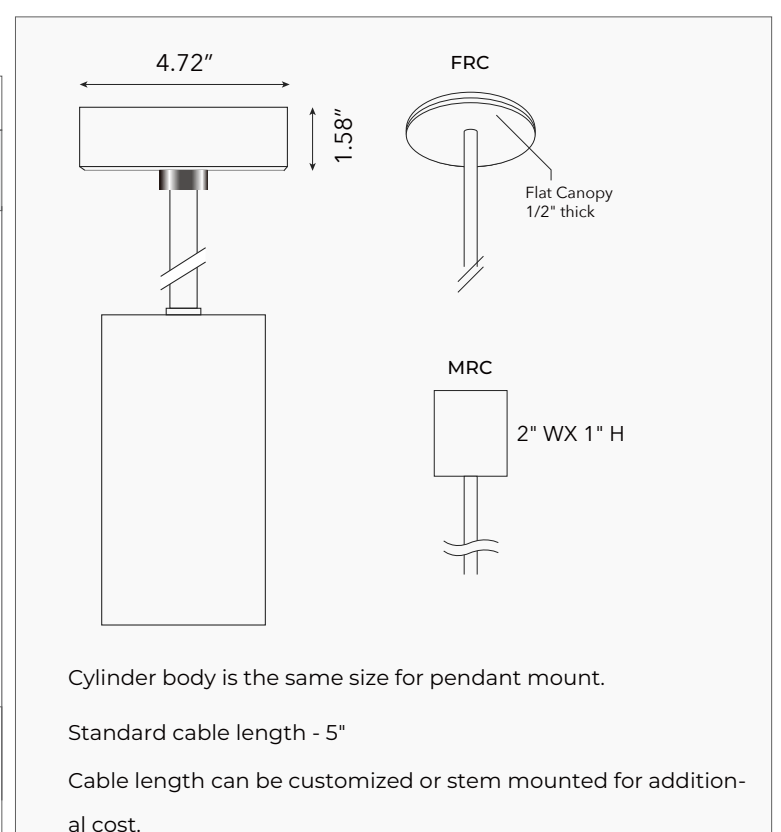

Project:	Type:	Qty:
----------	-------	------

ROUND OPTIONS

*Internal EMBB Min Size: 6.22" (applies to 15W-25W models)

6 / 8 / 10 / 12W	15W	20/25W	30/35W	20W EM / 30W EM / 40W
40W EM / 50W / 60W	80W / 90W / 100W	<p>All cylinders can be customized Consult factory for custom size.</p> <p>Please note, depending on driver availability, the cylinder size may change slightly from what is shown.</p>		

The length of the stem and the wire can be customized.

POWER CORD	STEM	
PVC Cable	Stem	Swivel stem ¹ Max 45° tilt
Power cord length (*): Standard 59" Custom lengths available upon request	Stem length: Min 24" and 35" ¹ Custom lengths available upon request	