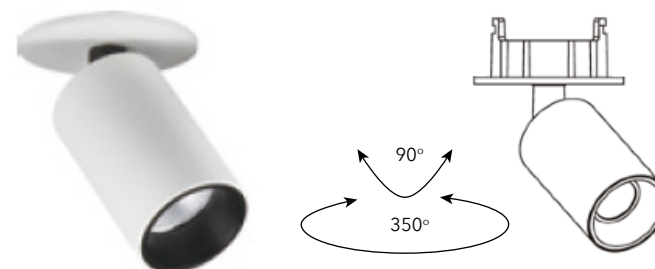

LMR (trimless mud-ring)⁶

Trimless option is for cylinders that have a width of less than 4" and below.

ADJUSTABLE STEM MOUNTING OPTIONS

Surface-mounted version

Can be provided with IP54 rating and supports all wattages.

SWIVEL STEM CANOPY

Specify rigid stem (overall) length.

Recessed version

Comes with a new construction mounting tray and a driver housed in an enclosure box Available for cylinders up to 40W.

⁶to be used with cylinders that have a diameter less than 4"