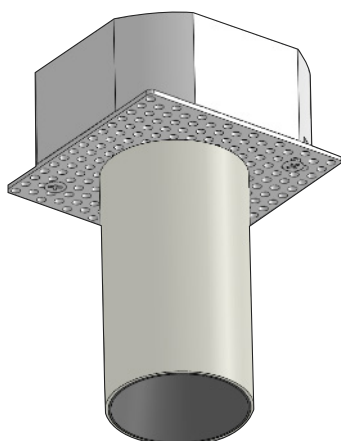

LMR (trimless mud-ring)⁶

Trimless option is for cylinders that have a width of less than 4" and below.