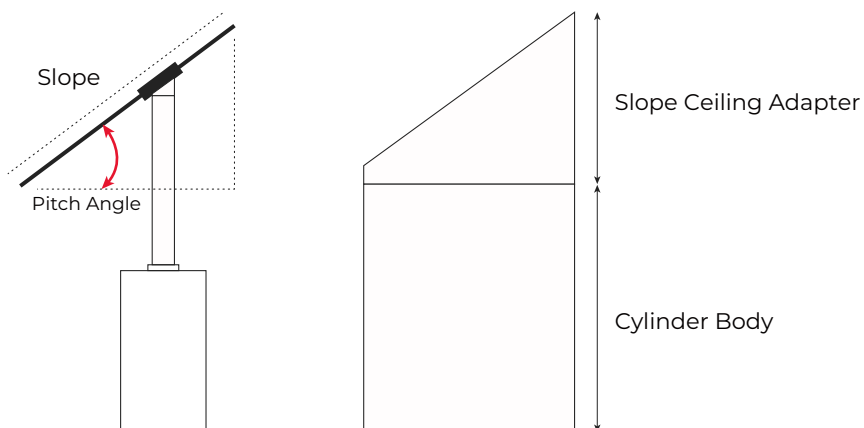

The length of the stem and the wire can be customized.

POWER CORD	STEM	
PVC	Stem	Swivel stem ¹ Max 45° tilt
<p>*</p>	<p>*</p>	<p>*</p>
Power cord length (*): Standard 59" Custom lengths available upon request	Stem length: Min 24" and 35" ¹ Custom lengths available upon request	

Please note, depending on driver availability, the cylinder size may change slightly from what is shown.

Project:	Type:	Qty:
----------	-------	------

SLOPED CEILING

The slope ceiling adapter will be determined by the ceiling pitch angle.
Adapter works with all cylinder sizes.