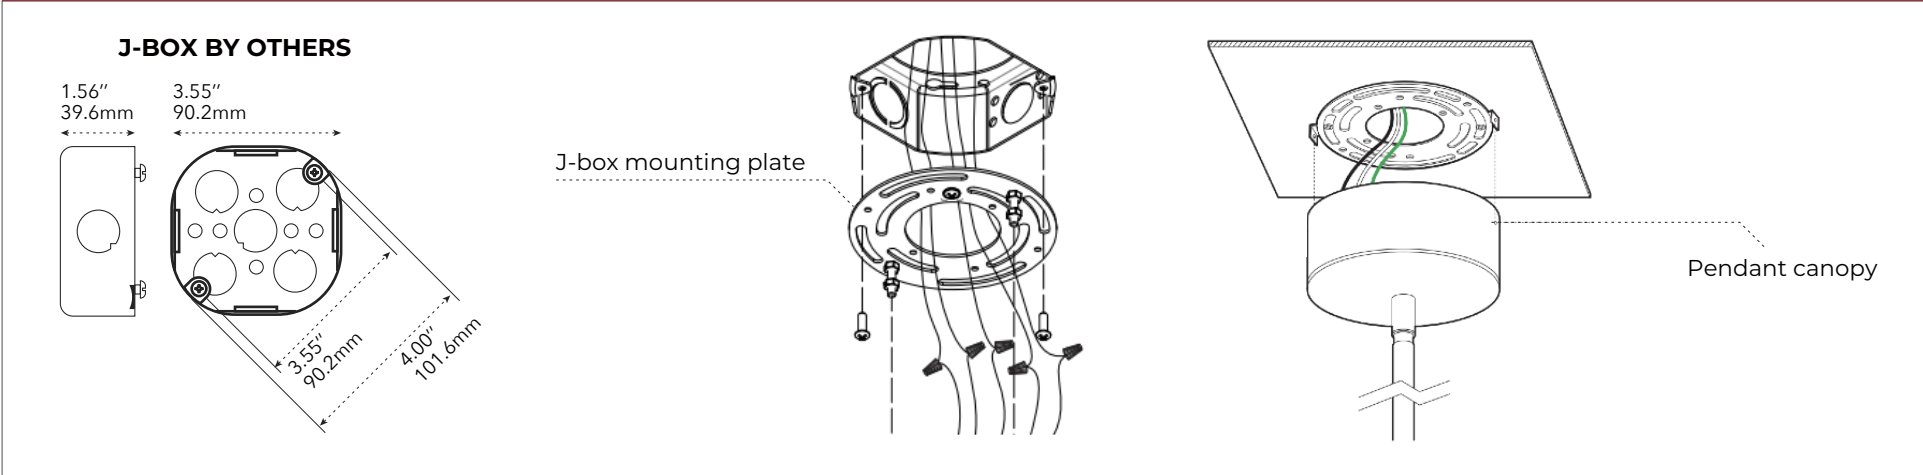

SWIVEL STEM CANOPY

Specify rigid stem (overall) length.

Recessed version

Comes with a new construction mounting tray and a driver housed in an enclosure box Available for cylinders up to 40W.

⁶to be used with cylinders that have a diameter less than 4"

Project: _____ Type: _____ Qty: _____

MOUNTING OPTIONS

JBA -JBOX ADAPTER⁷

Direct ceiling mount with integral mounting plate and driver

PENDANT MOUNT

(JBA) JBOX ADAPTER INSTALLATION DIAGRAM

⁷to be used with cylinders that have a diameter less than 4". Must be installed on the jbox prior to the drywall ceiling going up.