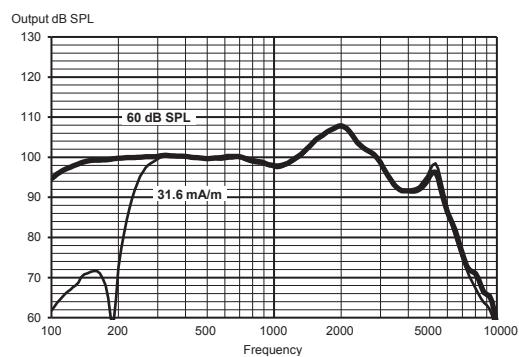

OUTPUT - 2CC COUPLER

Technical data:

Typical data obtained through standard pure tone measurements. Hearing aid set to Compass Reference Test Gain, unless stated otherwise. Measured using a standard ITE coupler without wax guard. For further information, please contact Widex at global.widex.com.

		EAR SIMULATOR IEC 60118-0:1983 + A1:1994	2CC COUPLER IEC 60118-0:2015 , ANSI S3.22-2014
OSPL90	1600 Hz	129 dB SPL	120 dB SPL
	Peak	132 dB SPL	122 dB SPL
	Average	127 dB SPL	119 dB SPL
Acoustic output (Input 60 dB SPL)	1600 Hz	114 dB SPL	105 dB SPL
	Peak	117 dB SPL	108 dB SPL
	Average	109 dB SPL	102 dB SPL
Full-on gain (Input 50 dB SPL, Compass Full-on gain)	1600 Hz	64 dB	55 dB
	Peak	70 dB	64 dB
	Average	68 dB	59 dB
Telecoil output (Input 31.6 mA/m)	1600 Hz	114 dB SPL	105 dB SPL
	Peak	117 dB SPL	108 dB SPL
	Average	109 dB SPL	102 dB SPL
Acoustic frequency range		100 Hz - 6750 Hz	100 Hz - 6550 Hz
Harmonic distortion (typical)	500 Hz	<2%	<2%
	800 Hz	<2%	<2%
	1600 Hz	<2%	<2%
Equivalent input noise		20 dB SPL	22 dB SPL
Battery drain (standby)		1.04 mA	1.04 mA
Battery drain*		1.07 mA	1.10 mA
Battery life (Type 312 Zn-Air, 170 mAh)*		160 h	155 h
Mobile phone immunity (IEC 60118-13:2016, ANSI C63.19:2011)		IRIL: -24/-20/-11 dB SPL	U-rating: M4/T4

*Battery life in real-life situations depends among other things on the hearing aid features used, streaming time, and the quality of the battery used.

Do not modify this equipment without authorization of the manufacturer. Spare parts and instructions for correct repair can be acquired from Widex.