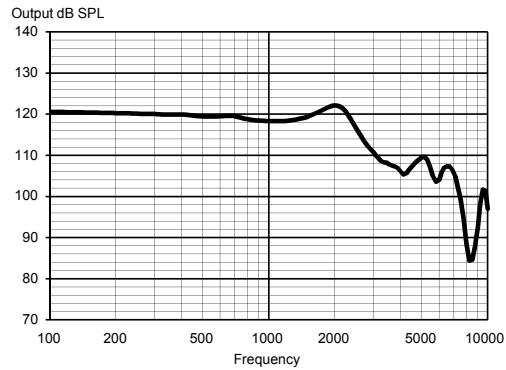

MAXIMUM OUTPUT - 2CC COUPLER