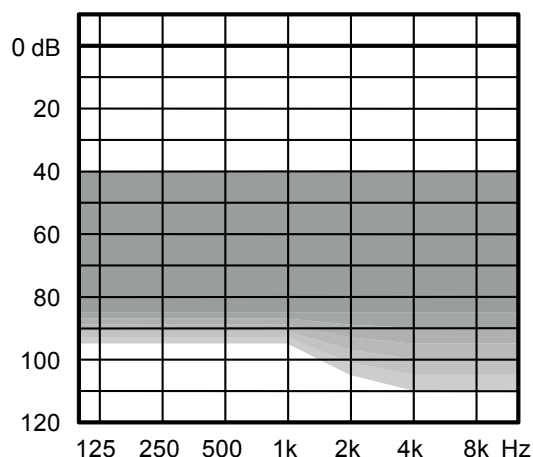

WIDEX MOMENT™ RIC 312 D WITH P-RECEIVER

The WIDEX RIC 312 D is part of the WIDEX MOMENT™ family. Built around the WIDEX MOMENT™ platform to deliver better sound via TruAcoustics™ and the revolutionary Widex PureSound™ paradigm and all on a brand-new chip with greater connectivity.

Fitting RIC 312 D is easier than ever before, thanks to TruAcoustics™ giving a more powerful personalised sound. The WIDEX RIC 312 D overcomes the challenges of fitting open/vented fits for mild-to-moderate hearing loss with the Widex PureSound™ paradigm.

- Direct wireless mobile connectivity (2.4 GHz)
- Multiple wireless connectivity via WidexLink technology and TONELINK App
- Compatible with the DEX assistive listening devices
- 4 performance levels: 440/330/220/110
- Uses an P-receiver
- Uses a size 312 battery
- Compatible with TV PLAY
- Protection class IP68
- Minimal to severe hearing loss

SUGGESTED FITTING RANGE

STANDARD TECHNOLOGY

- WIDEX MOMENT™ platform with Personal Gain Integrator and ZeroDelay™ Technology
- TruAcoustics™ for improved sound and fitting

KEY FEATURES	440	330	220	110
Performance	*****	*****	****	**
Processing and fine-tuning channels	15	12	10	6
TruAcoustics™ with Personal Gain Integrator	•	•	•	•

CONNECTIVITY

2.4 GHz control (Android and iOS)	•	•	•	•
2.4 GHz audio streaming (iOS)*	•	•	•	•
WidexLink to DEX assistive listening devices**	•	•	•	•
Telecoil	•	•	•	•

APPS FOR iOS AND ANDROID

MOMENT App with SoundSense Learn	•	•	•	•
MOMENT App	•	•	•	•
TONELINK App	•	•	•	•
COM-DEX App	•	•	•	•

FEATURES

Adaptation manager	•	•	•	•
Fluid Sound Analyser (sound classes)	11 (IE)	7 (IE)	4	3
Programs	5	4	3	3
Smartwind Manager	•			
High-frequency boost	•			
Speech Enhancer RT	RT/IE	IE		
Digital Pinna	•	•		
HD Locator	•	•	•	
TruSound Softener	•	•	•	
SoundSense Adapt	•	•	•	
Preference Control	•	•	•	•
Programmable Push Button***	•	•	•	•
Soft-level noise reduction	•	•	•	•
Noise Reduction	•	•	•	•
ZEN IE	•	•	•	•
Audibility Extender	•	•	•	•

*Ready for direct Android streaming. **Also includes DEX assistive listening devices: TV-DEX, COM-DEX, RC-DEX, FM+ DEX, TV-PLAY. ***Programmable: As a program button and an on/off switch, As a sound adjustment button and an on/off switch, As a dedicated on/off switch.

For information regarding which devices WIDEX MOMENT, direct streaming, is compatible with, please go to: global.widex.com/compatibility