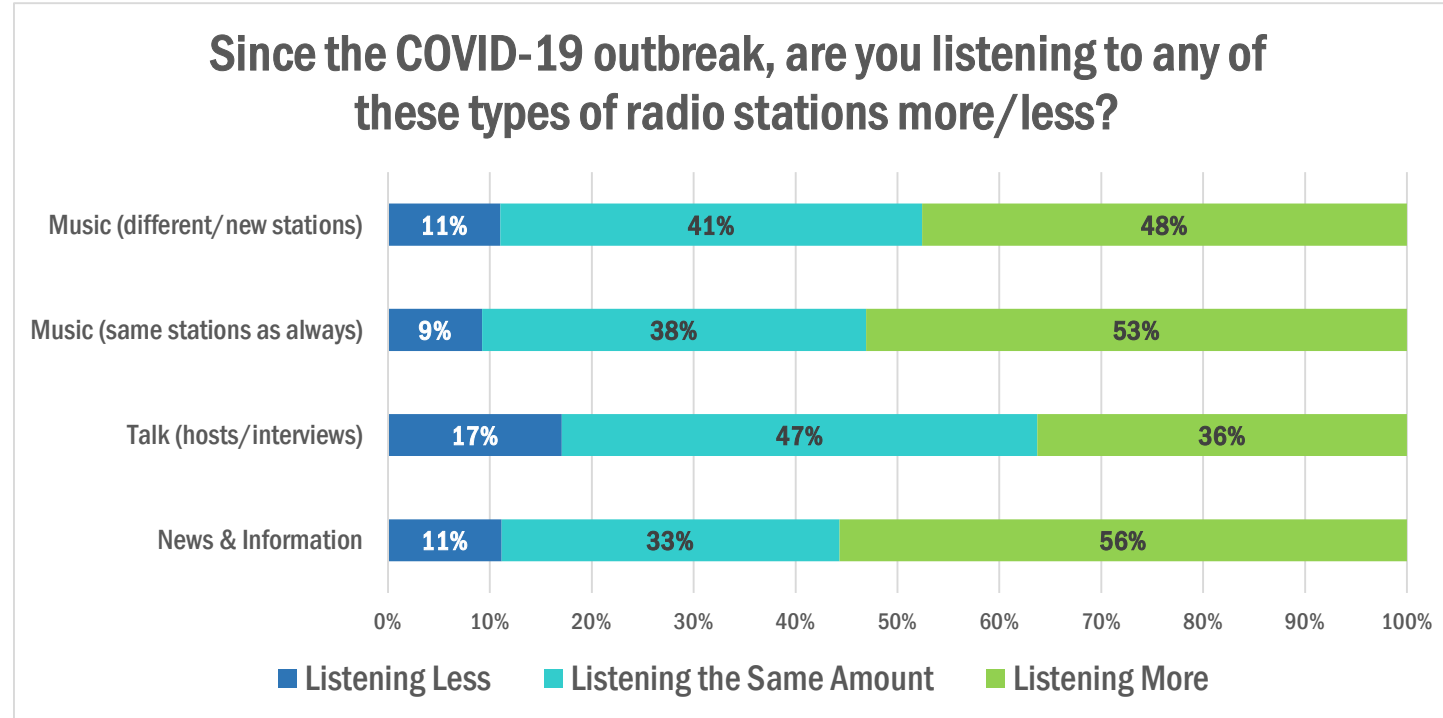

Changes in Radio Habits & Work Status Since Coronavirus Outbreak

Responses from 9/14/2020 - 9/21/2020

Percentage of Radio listeners, Sample Size=2717

Percentage of all users; Sample Size=11181

Percentage of Radio Listeners, Sample Size=2710