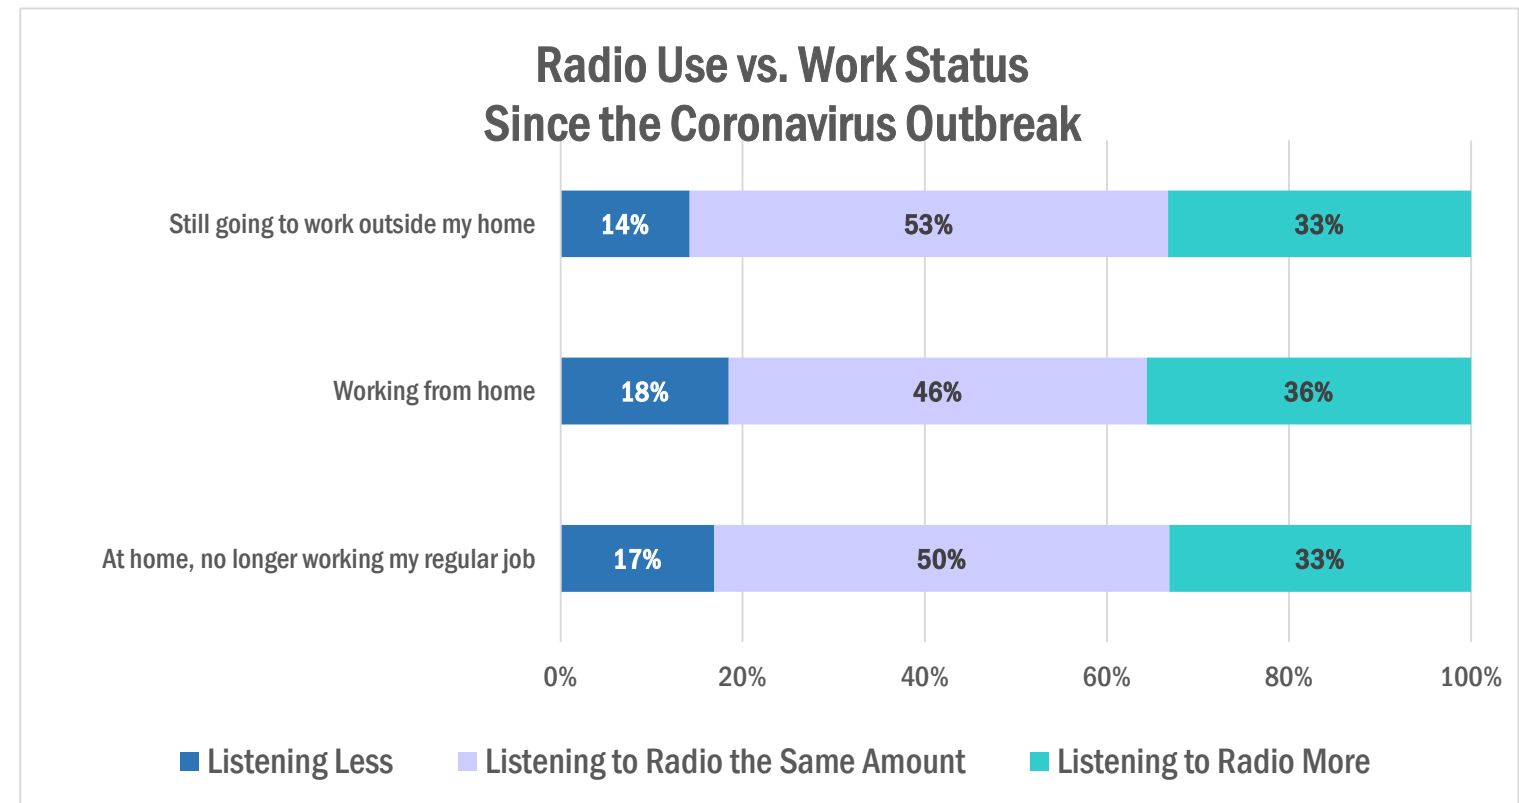

Changes in Radio Habits & Work Status Since Coronavirus Outbreak

Responses from 9/14/2020 - 9/21/2020

Percentage of Radio listeners, Sample Size=2717

Percentage of all users; Sample Size=11181

Percentage of Radio Listeners, Sample Size=2710