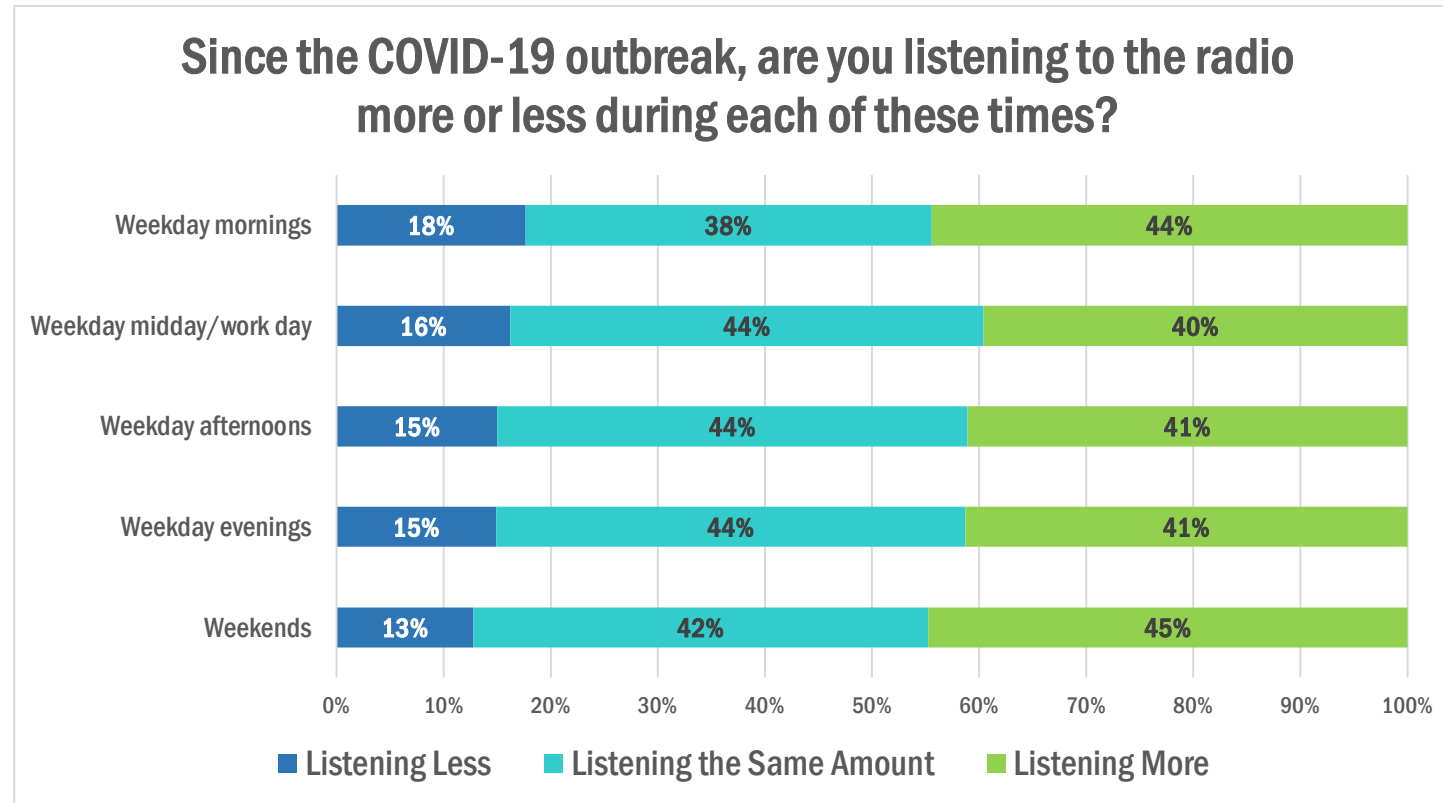

Changes in Radio Habits & Work Status Since Coronavirus Outbreak

Responses from 9/14/2020 - 9/21/2020

Percentage of Radio listeners, Sample Size=2717

Percentage of all users; Sample Size=11181

Percentage of Radio Listeners, Sample Size=2710