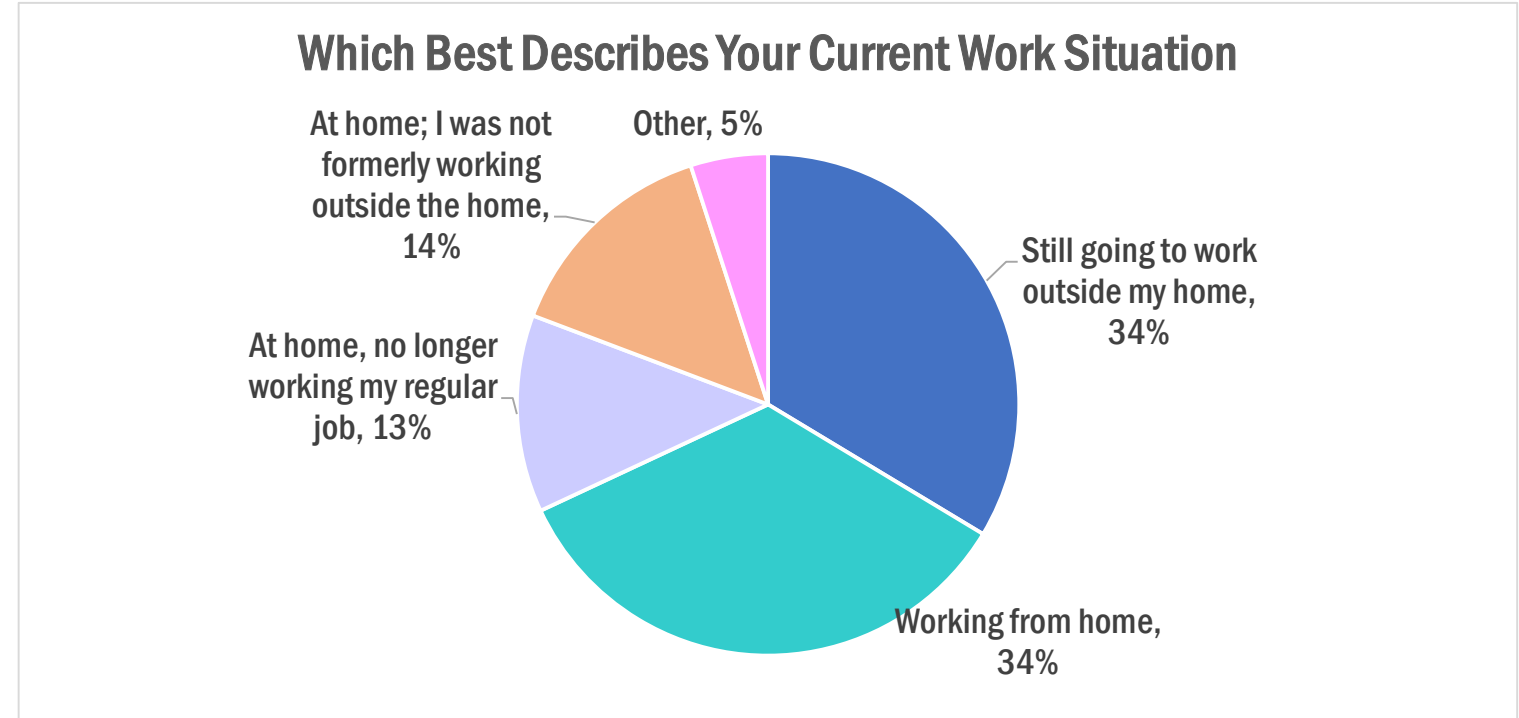

Changes in Radio Habits & Work Status Since Coronavirus Outbreak

Responses from 9/14/2020 - 9/21/2020

Percentage of Radio listeners, Sample Size=2717

Percentage of all users; Sample Size=11181

Percentage of Radio Listeners, Sample Size=2710

Percentage of Radio Listeners, Sample Size=9028