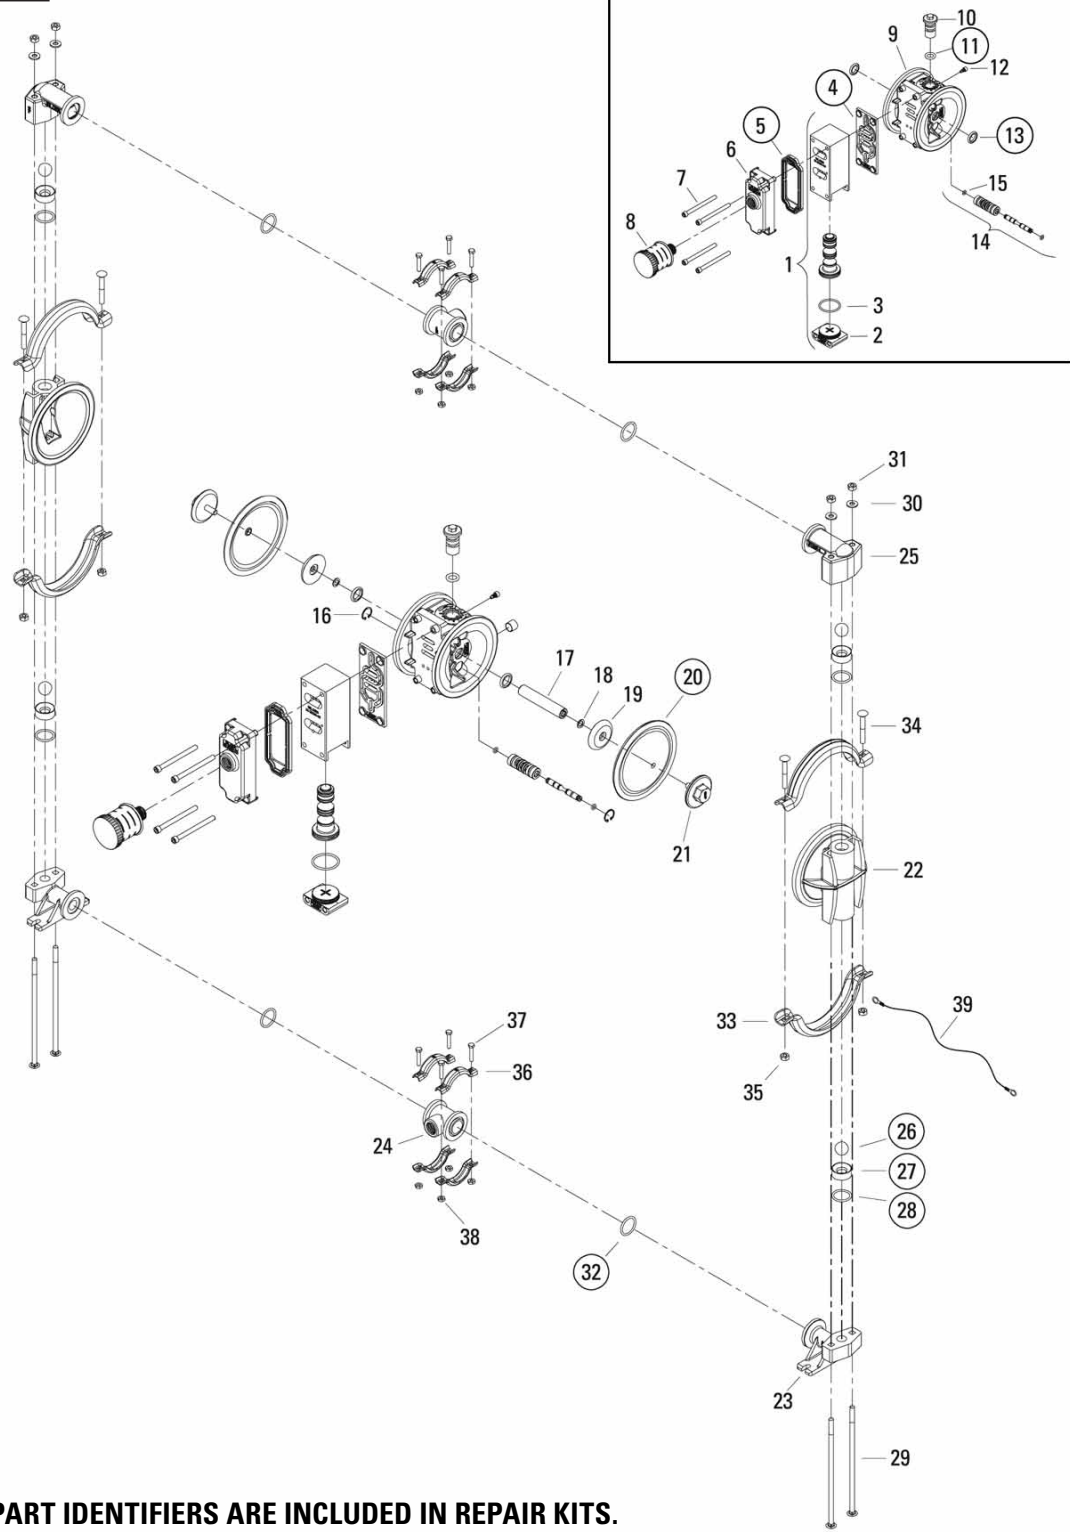

**PX1 METAL**

**RUBBER-FITTED**

**EXPLODED VIEW**

**ALL CIRCLED PART IDENTIFIERS ARE INCLUDED IN REPAIR KITS.**