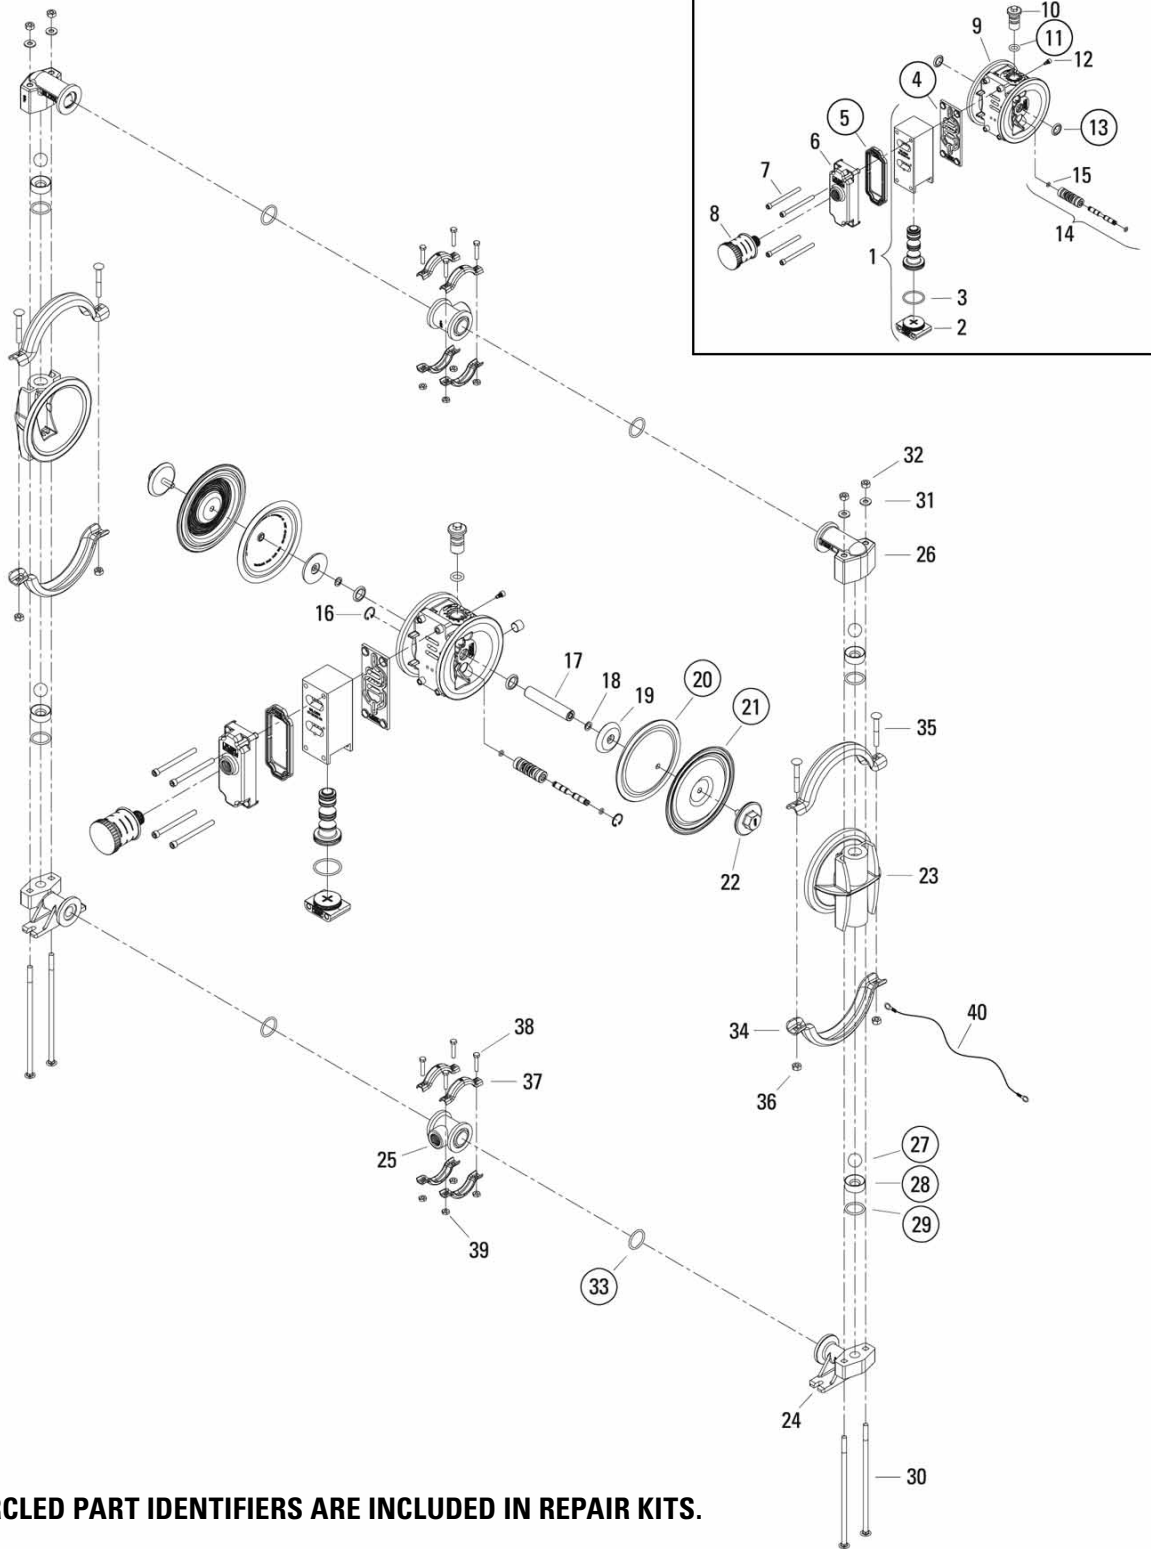

PX1 METAL

PTFE-FITTED

EXPLODED VIEW

ALL CIRCLED PART IDENTIFIERS ARE INCLUDED IN REPAIR KITS.