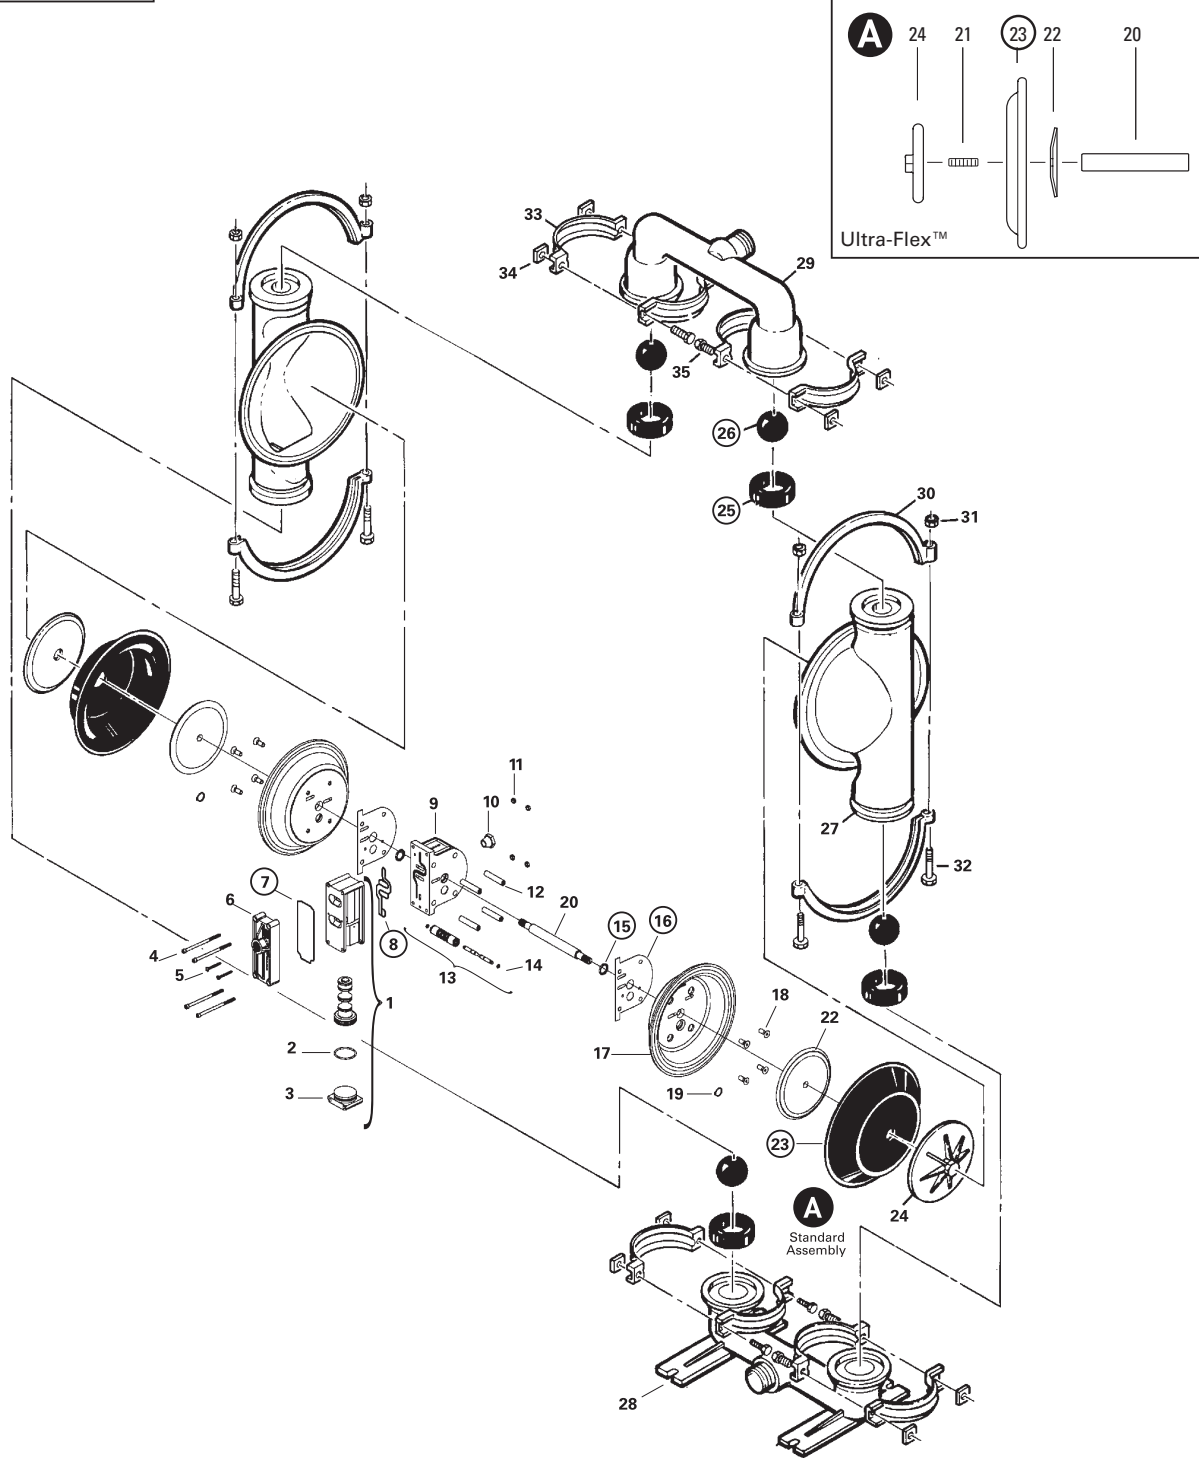

P8 METAL Rubber/TPE/Ultra-Flex™-Fitted

EXPLODED VIEW

CSI

CONTACT CSI FOR MORE INFORMATION | CSIDESIGNS.COM | SALES@CSIDESIGNS.COM | 417.831.1411