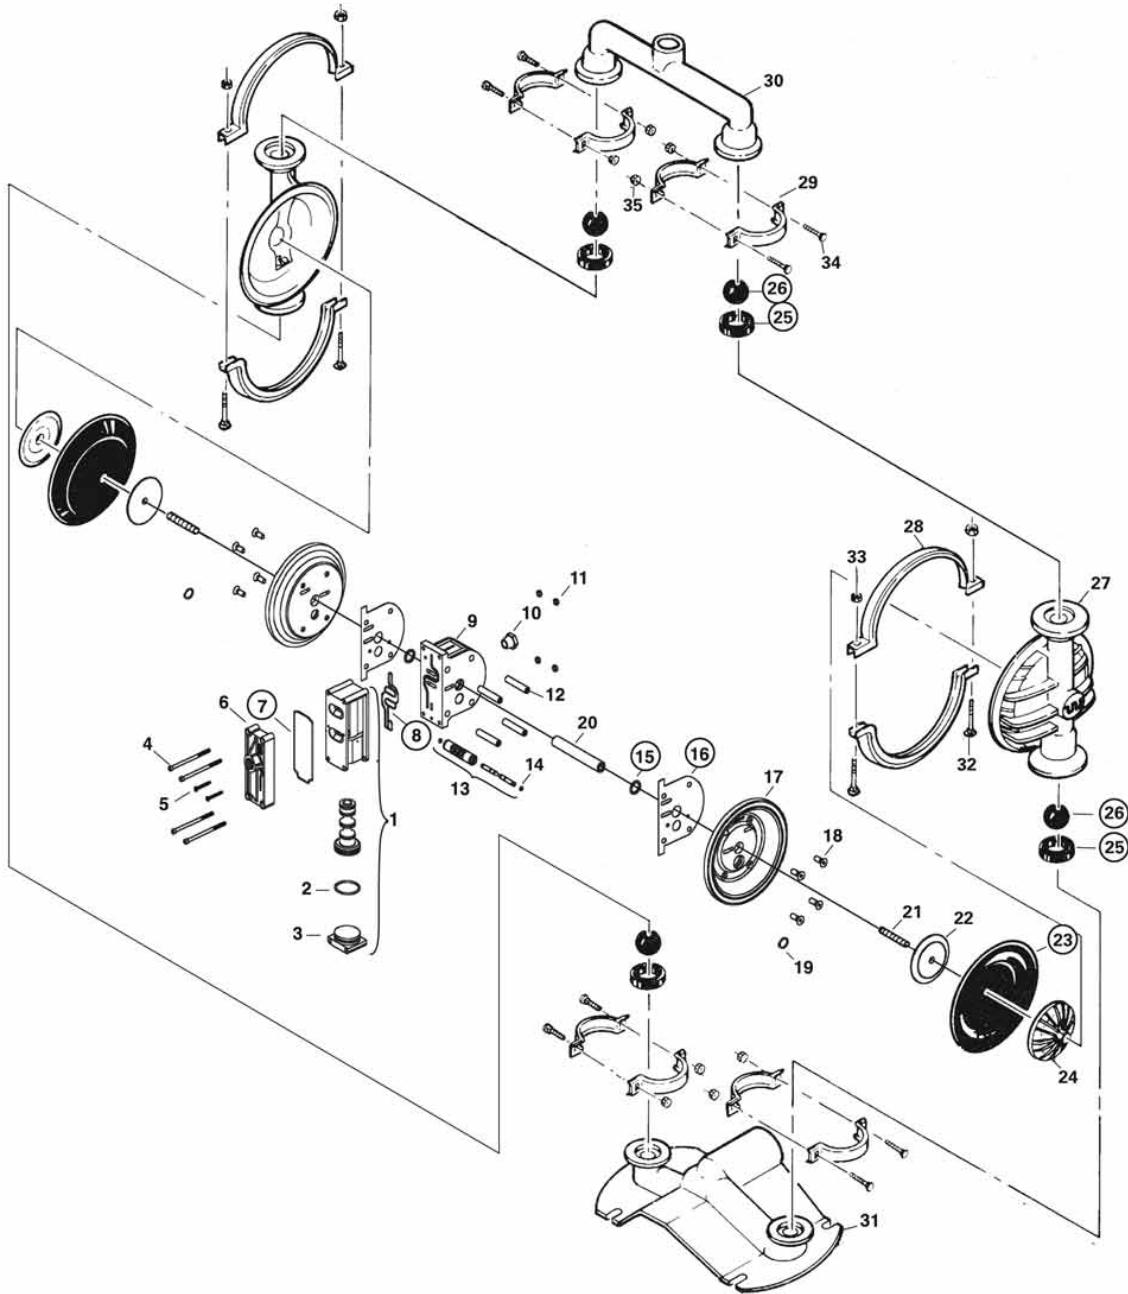

P4 METAL

Rubber/TPE/Ultra-Flex™-Fitted

EXPLODED VIEW

CSI

CONTACT CSI FOR MORE INFORMATION | CSIDESIGNS.COM | SALES@CSIDESIGNS.COM | 417.831.1411