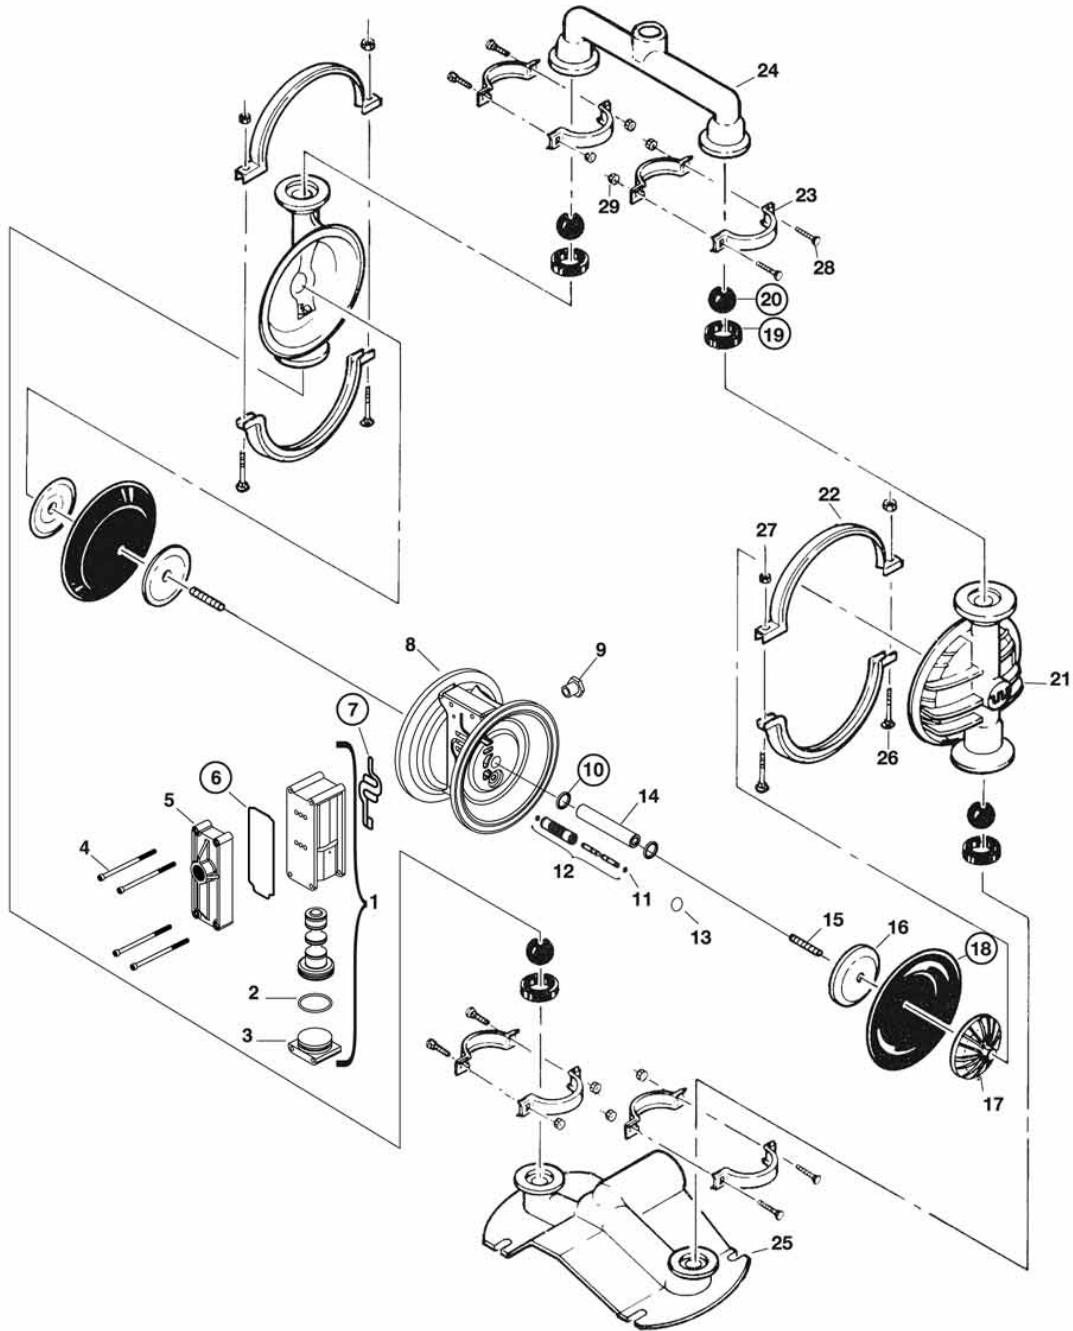

P4 METAL

1-Piece Center Section Rubber/TPE/Ultra-Flex™-Fitted

EXPLODED VIEW

CSI

CONTACT CSI FOR MORE INFORMATION | CSIDESIGNS.COM | SALES@CSIDESIGNS.COM | 417.831.1411