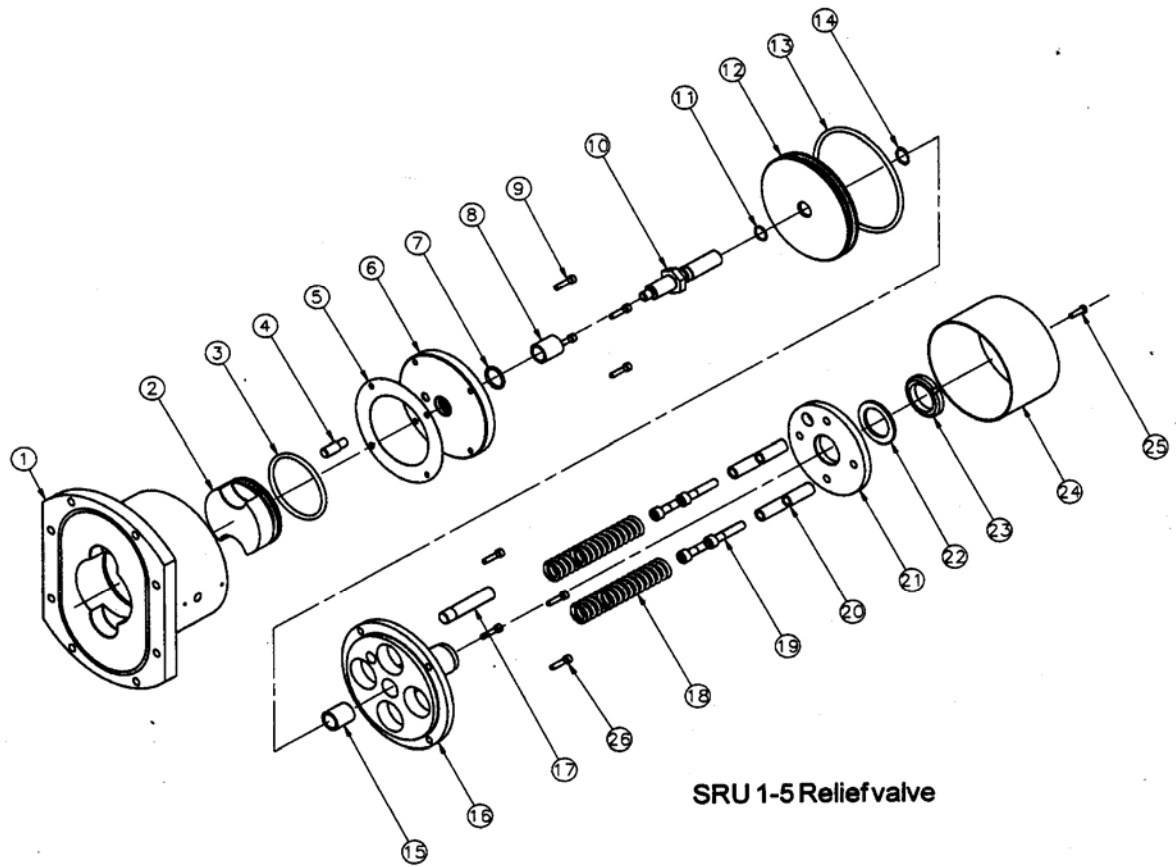

Pressure Relief Valve - Exploded View Drawing

SRU 1-5 Relief valve