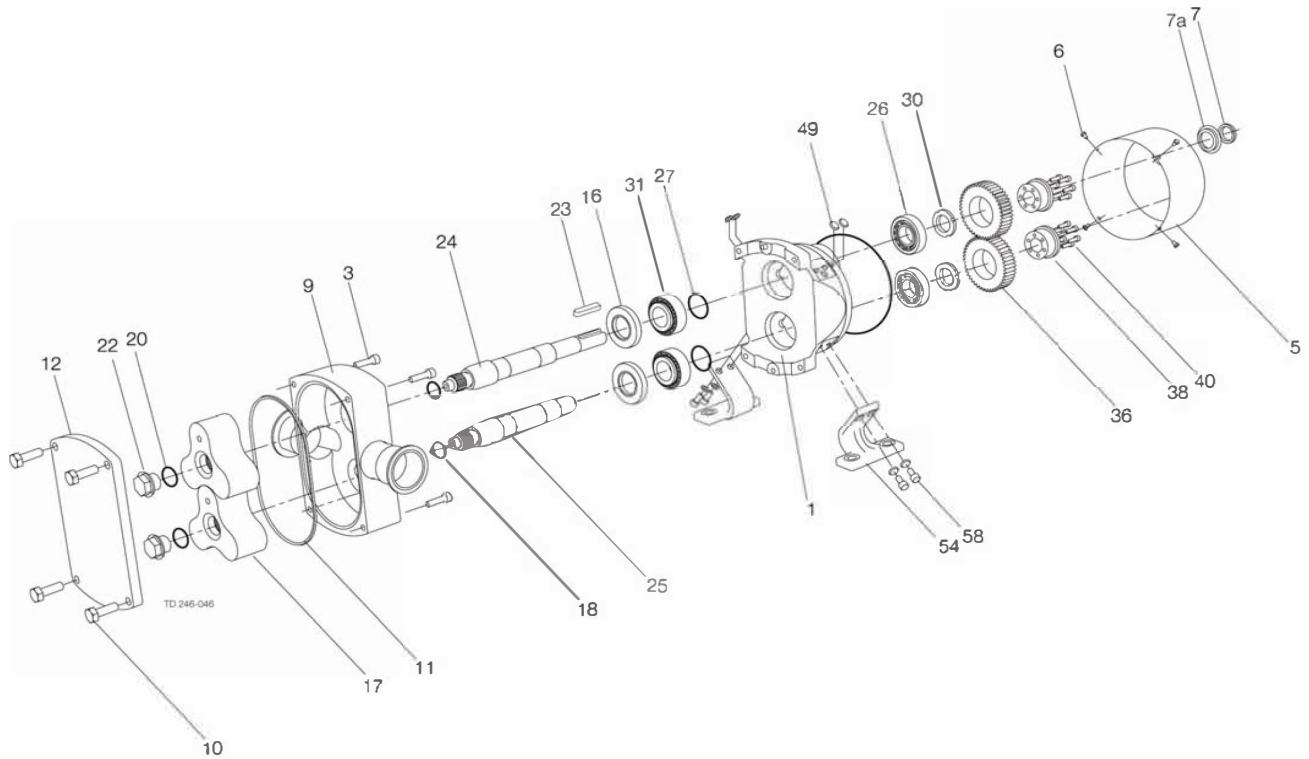

# OptiLobe - Exploded View Drawing

CSI

CONTACT CSI FOR MORE INFORMATION | CSIDESIGNS.COM | SALES@CSIDESIGNS.COM | 417.831.1411