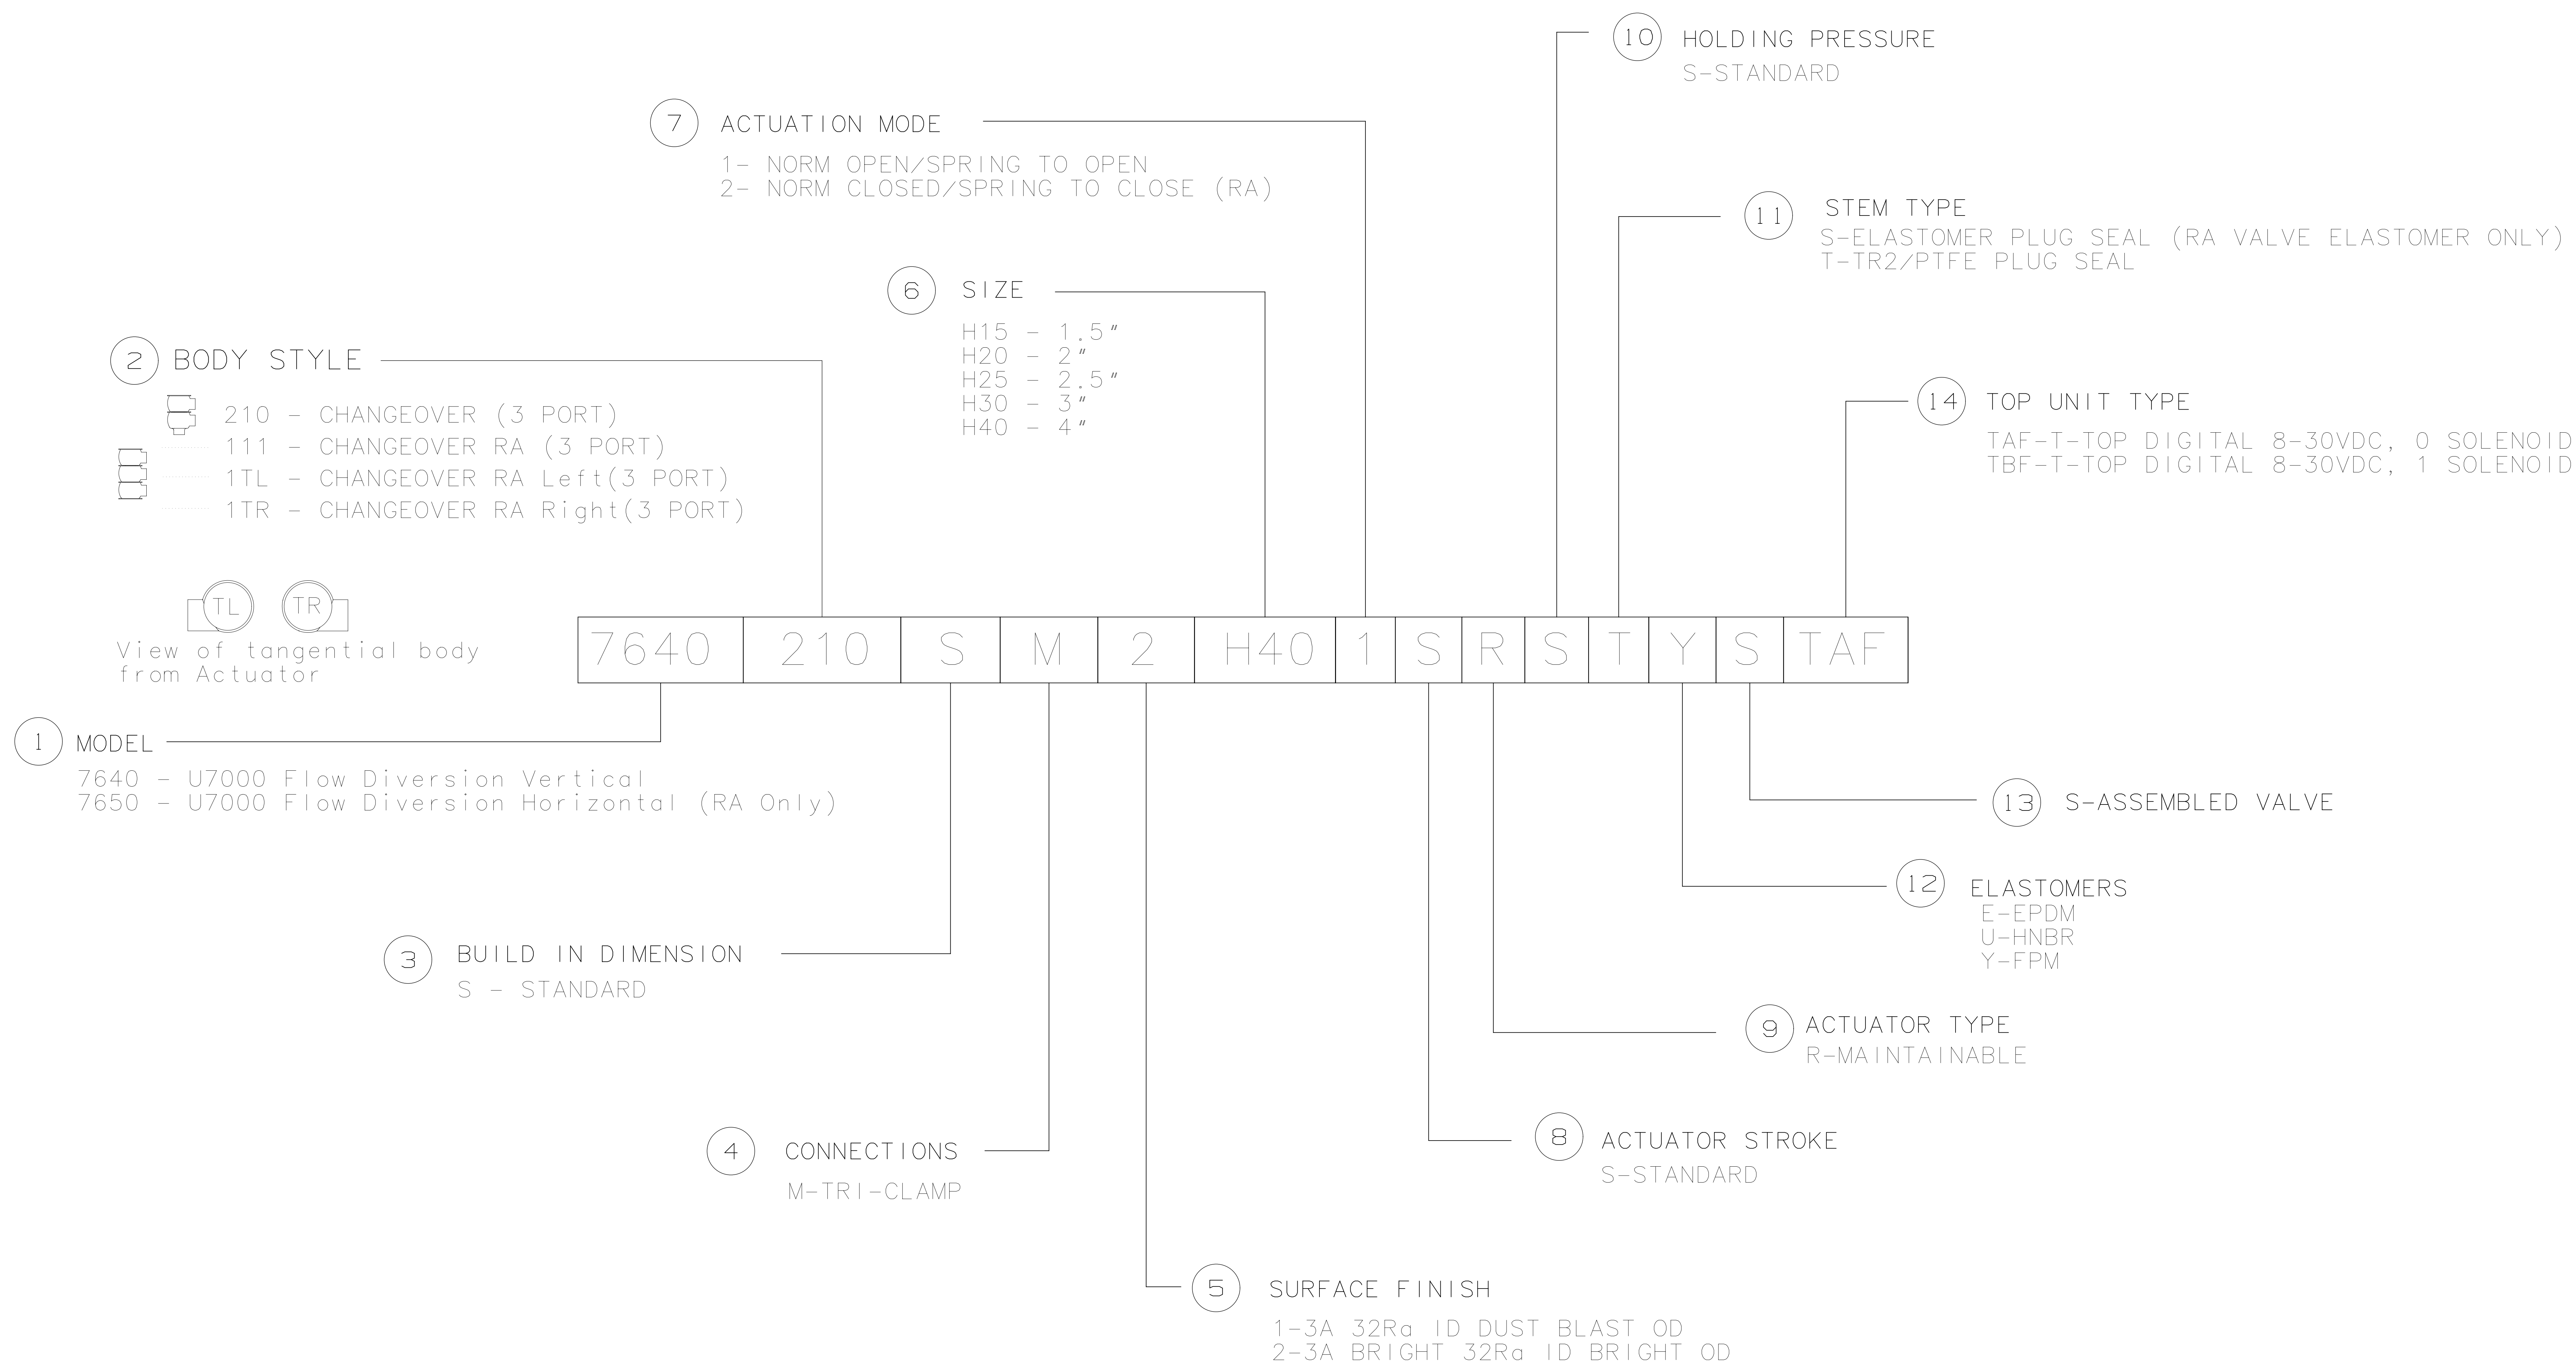

UNIQUE 7000 FLOW DIVERSION VALVE

*PANEL SOLD SEPARATE FROM VALVE
AB Micro Logix 1200 PLC

7640-1 = PANEL WITHOUT SOLENOIDS
7640-2 = PANEL WITH SOLENOIDS