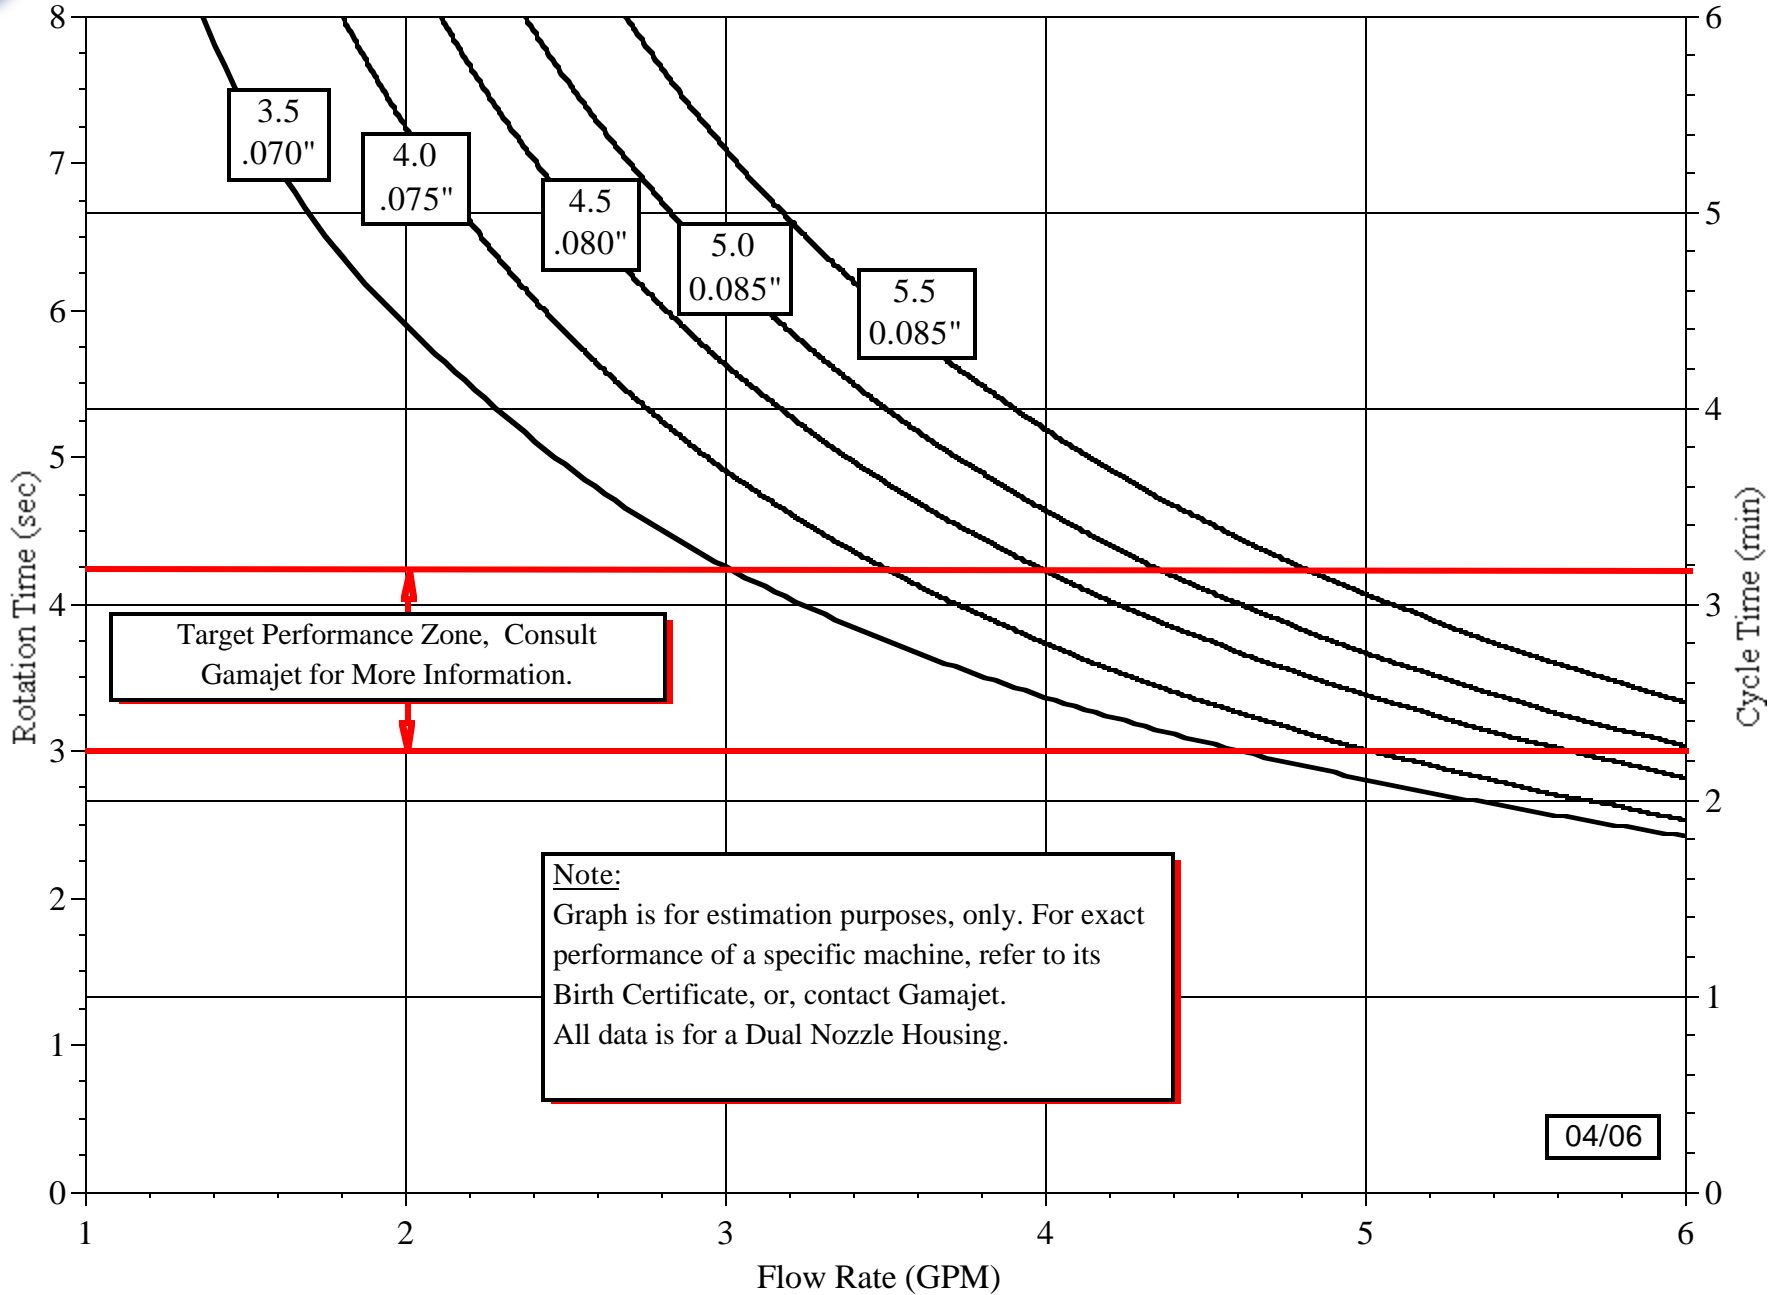

Gamajet HD-Barrel Blaster Flow Rate vs. Rotation and Cycle Time

Gamajet HD-Barrel Blaster Pressure vs. Flow Rate