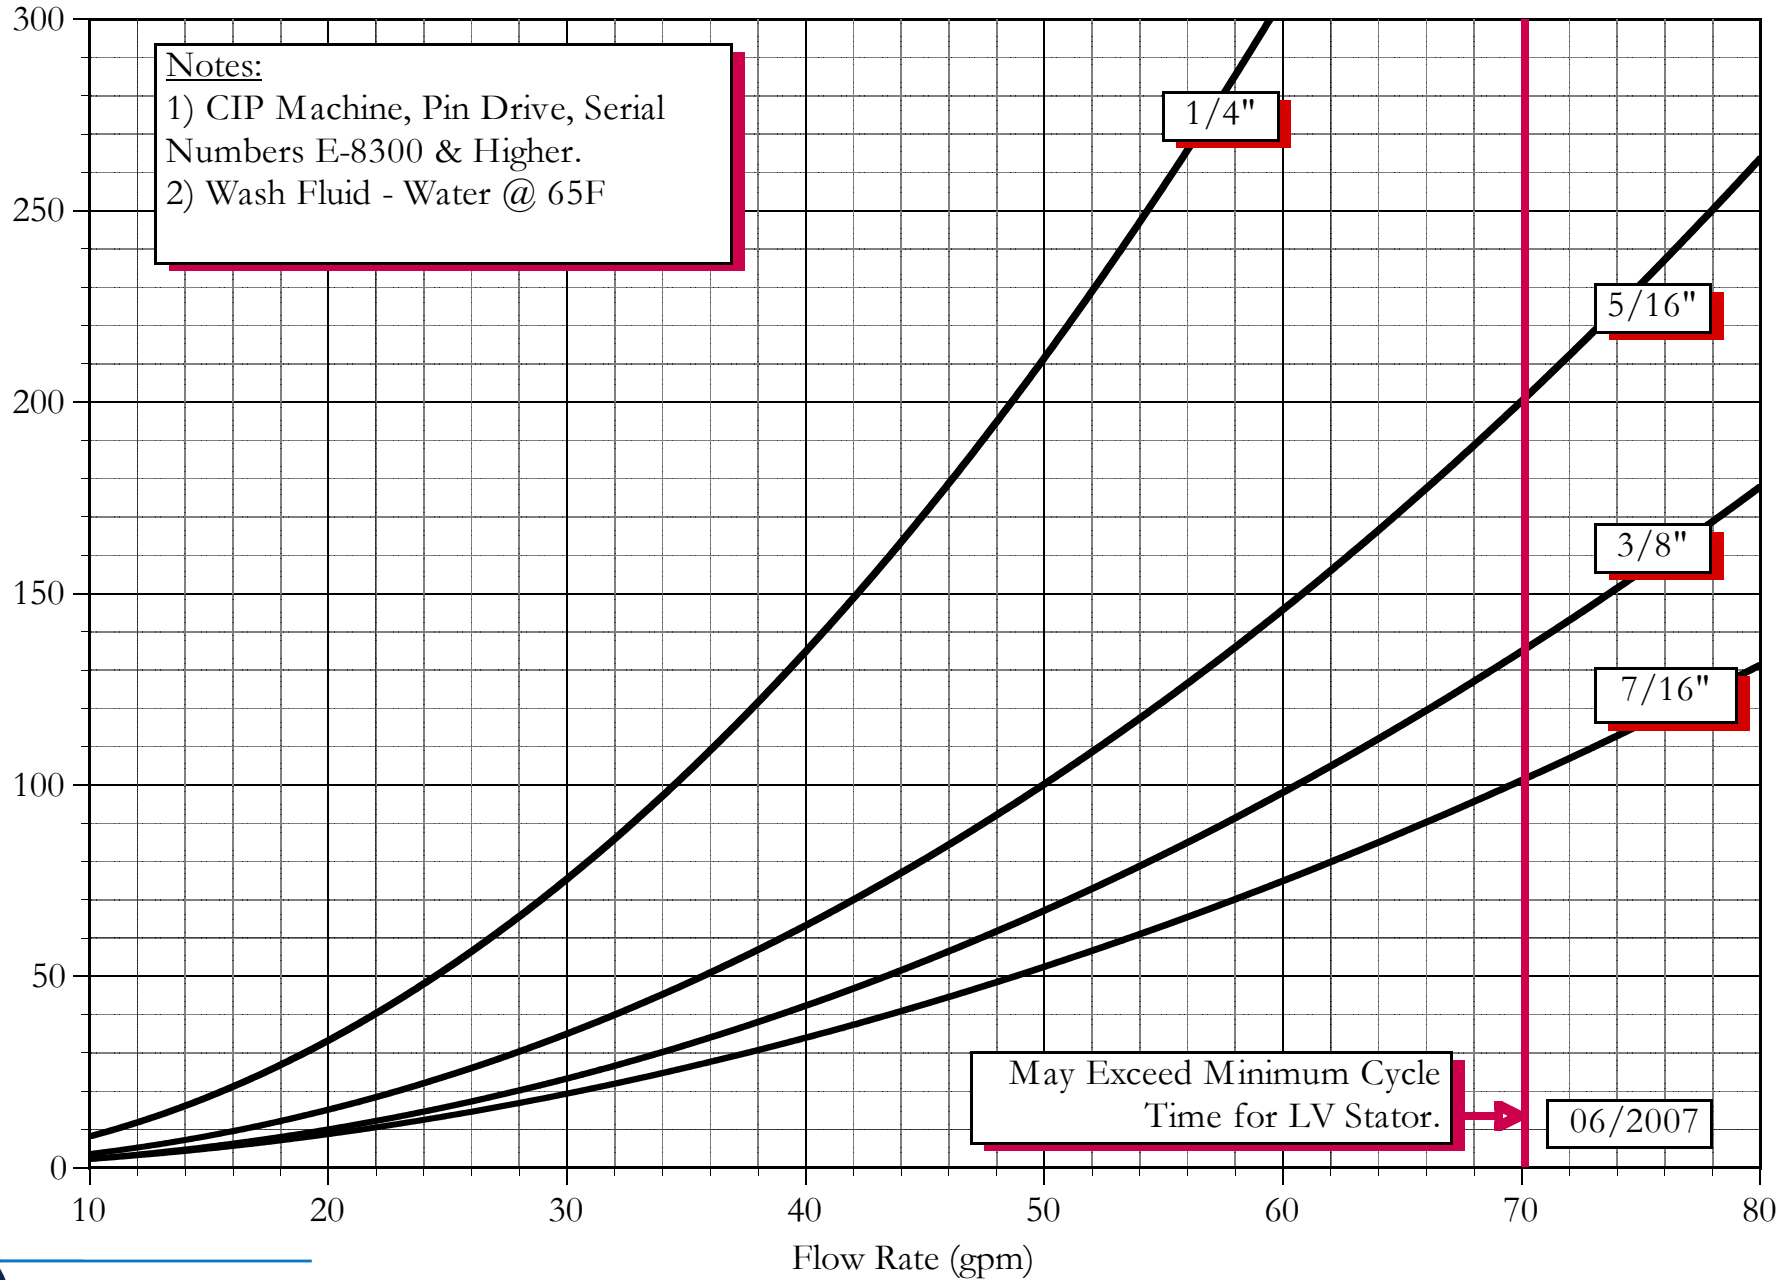

Gamajet EZ - 8

Flow Rate vs. Pressure - 2 Nozzle, LV & Small Stator