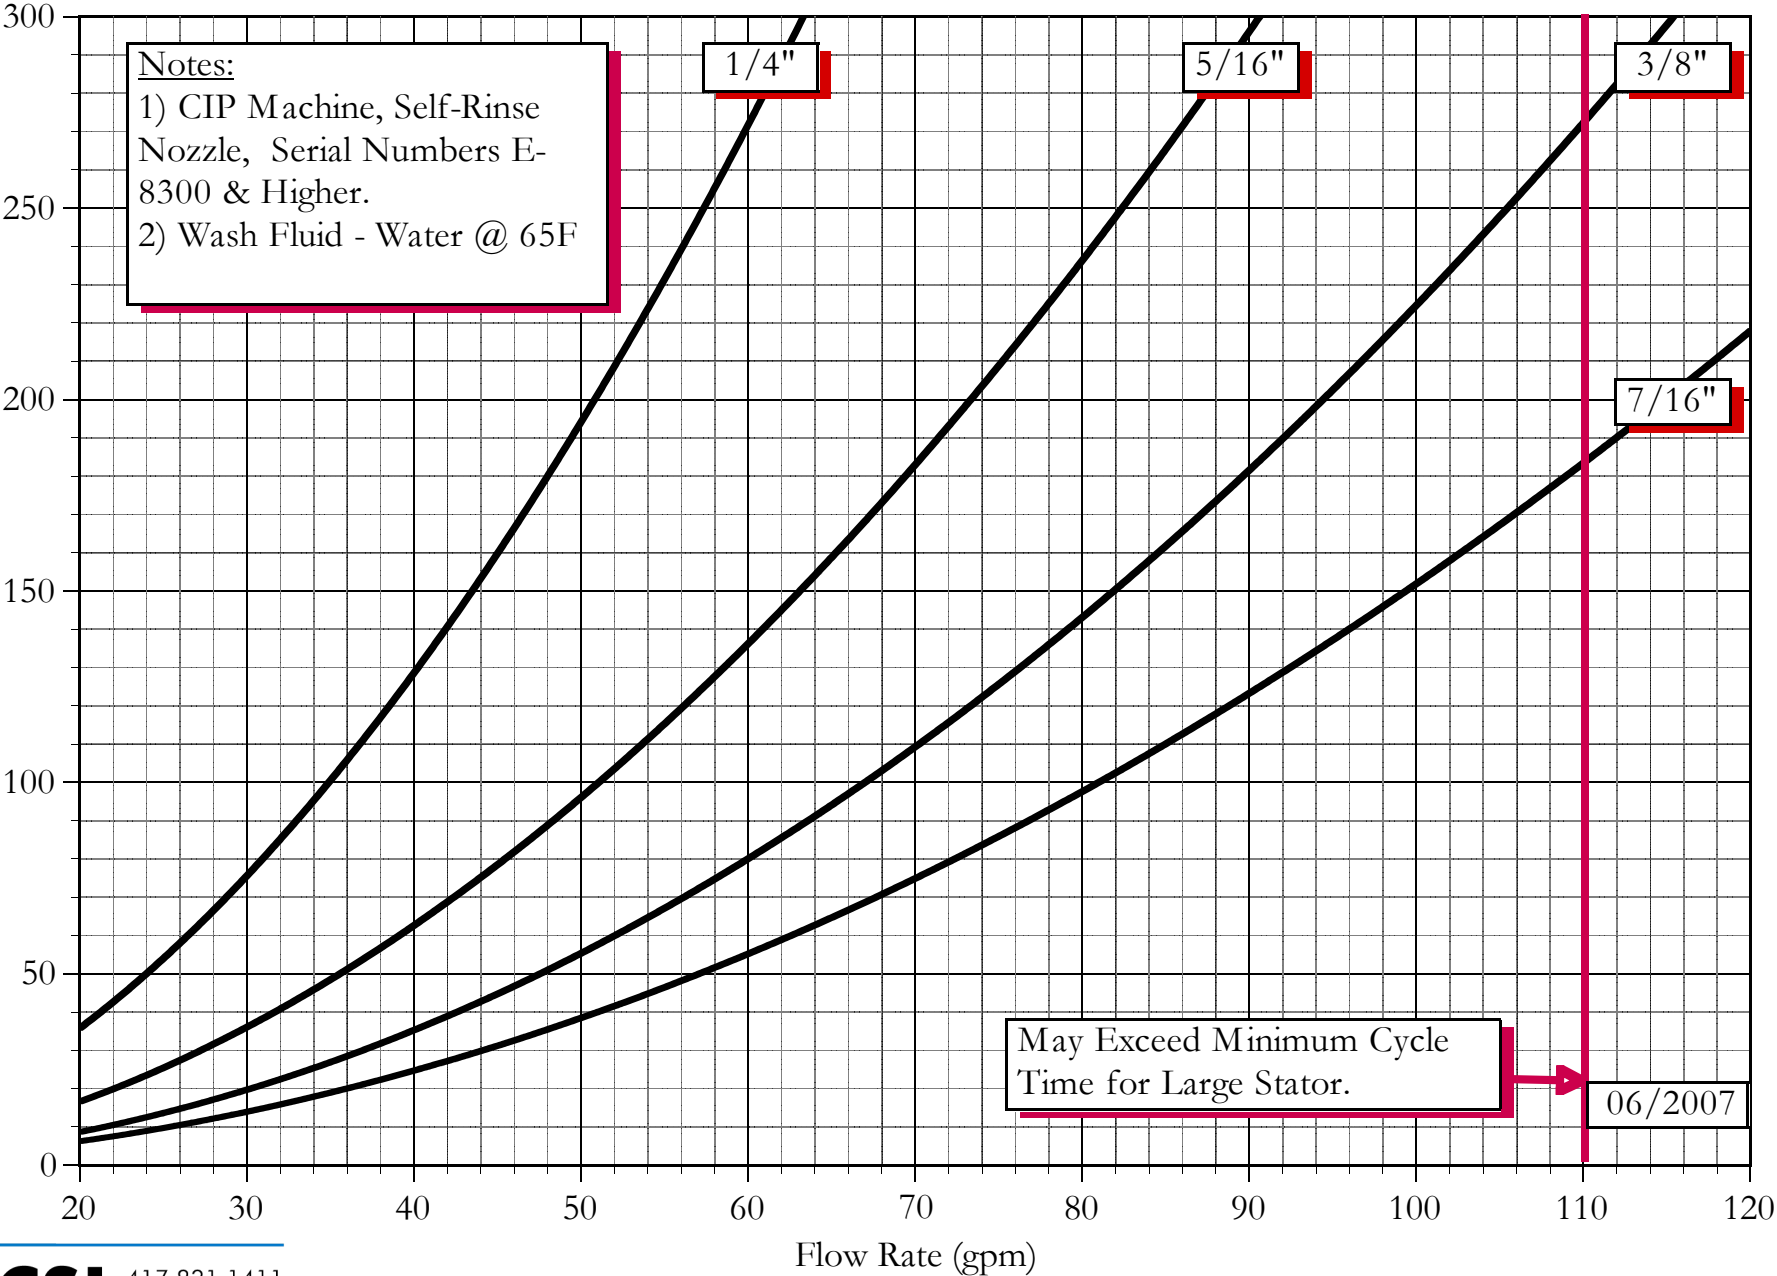

## Flow Rate vs. Pressure - 2 Nozzle, Large and LM Stator