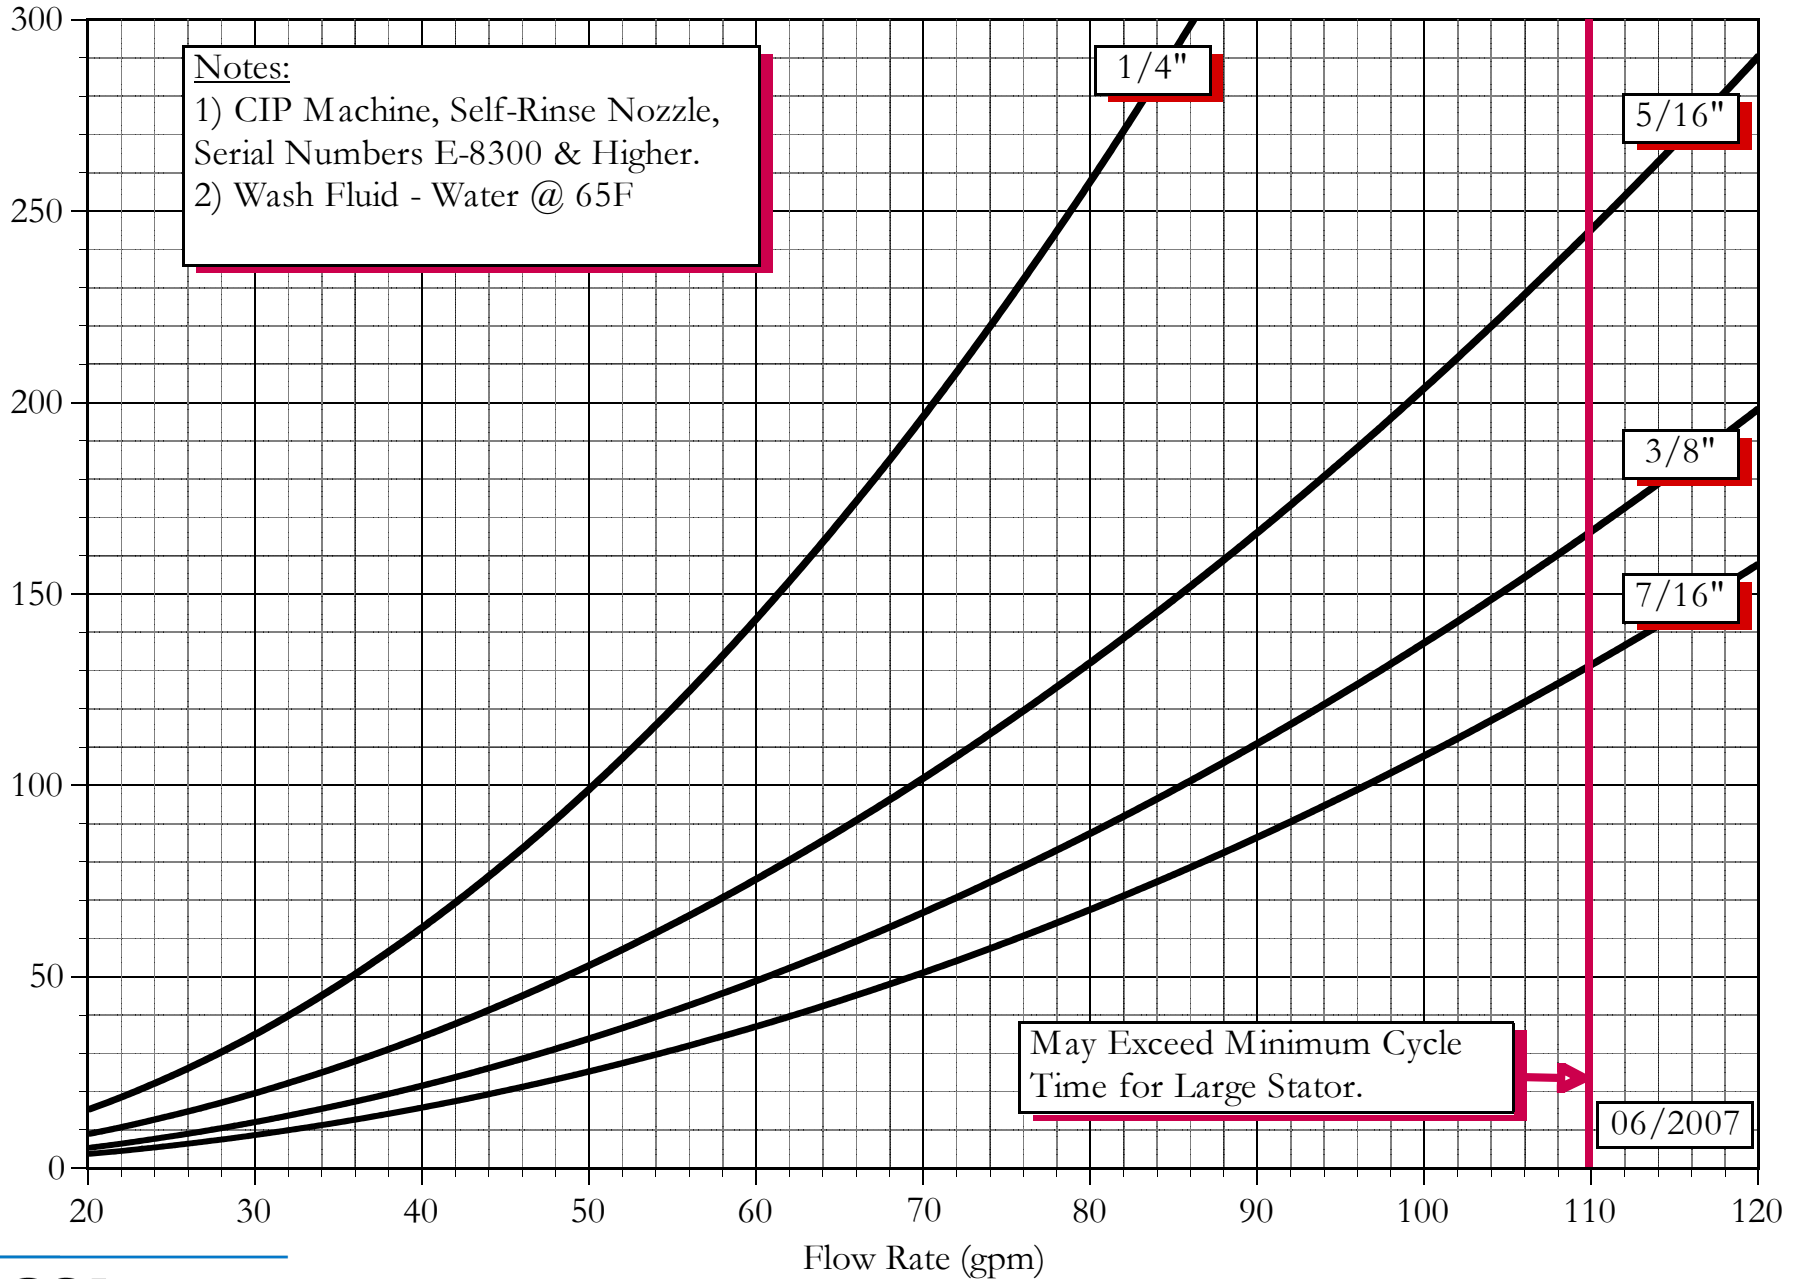

Gamajet EZ - 8

Flow Rate vs. Pressure - 3 Nozzle, Large & LM Stator