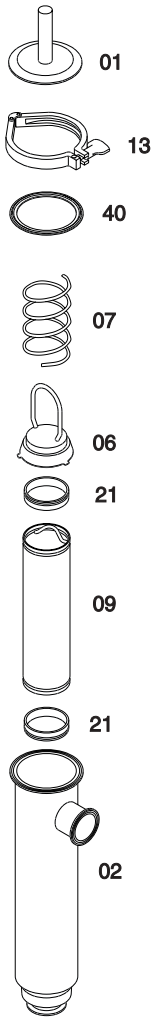

Side Inlet Filters/Strainers FMS/SMS

14

SMS