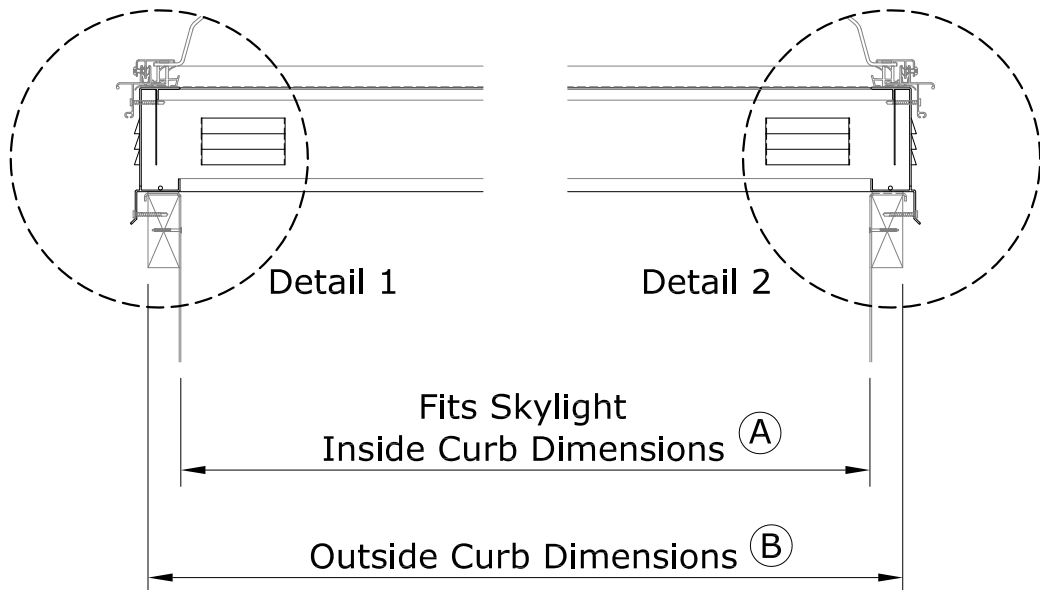

CAV - VENTILATION CURB EXTENSION

CAV - Ventilation Curb Extension Measurements

(A) Inside Curb Dimensions	48 in x 48 in	48 in x 96 in	60 in x 72 in
(B) Outside Curb Dimensions	51 in x 51 in	51 in x 99 in	63 in x 75 in