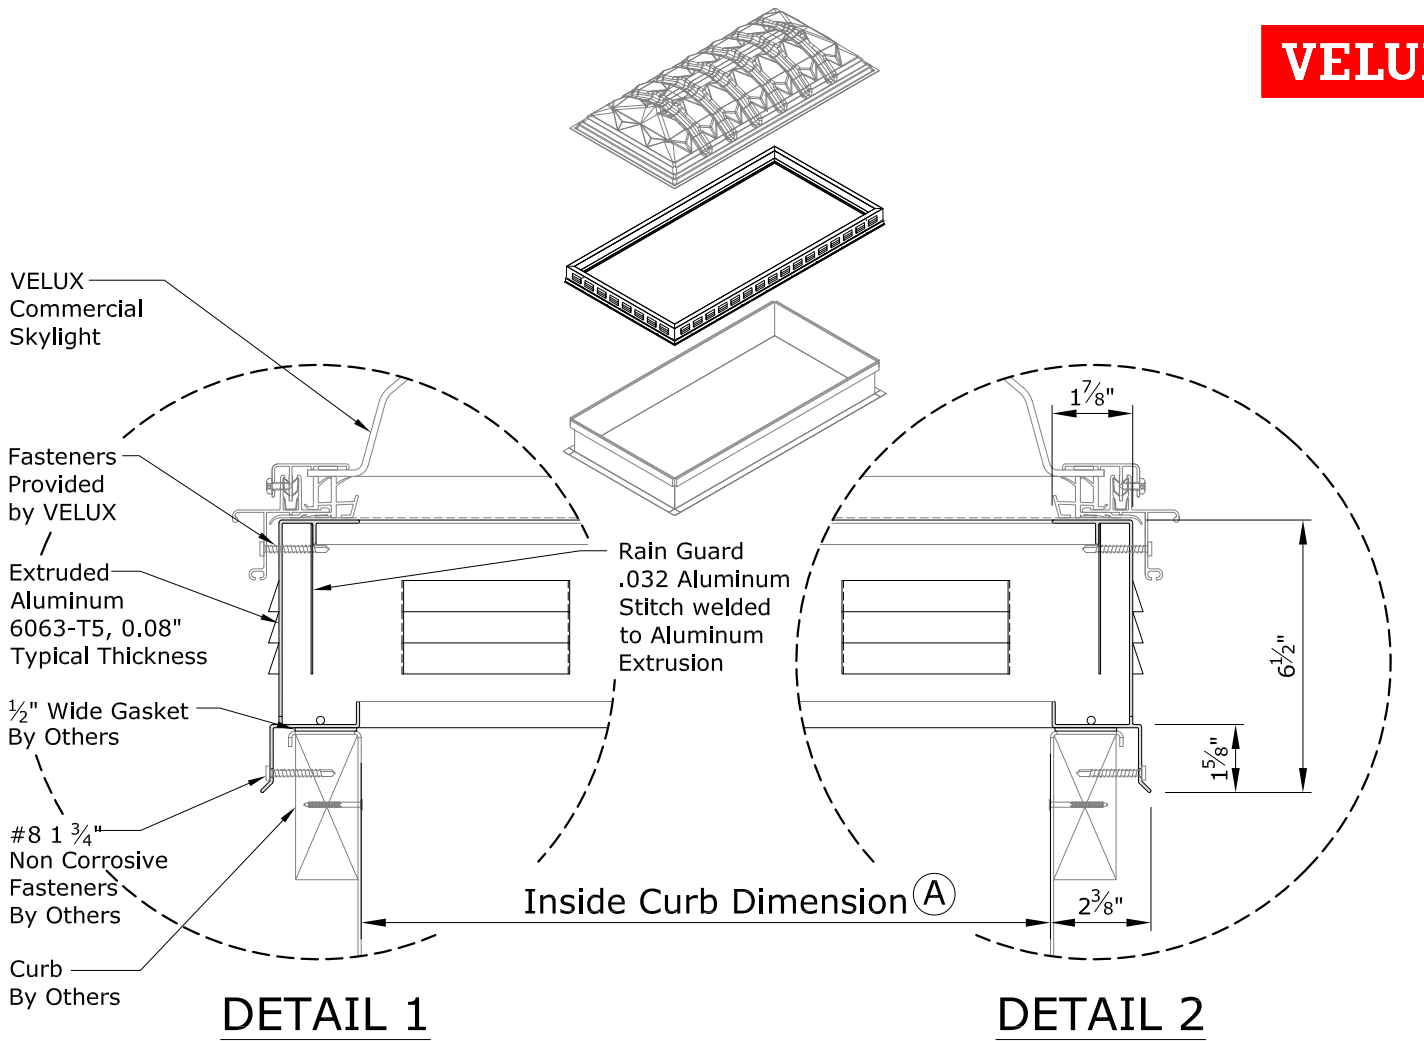

CAV - VENTILATION CURB EXTENSION

CAV - Ventilation Curb Extension Measurements

(A) Inside Curb Dimensions	48 in x 48 in	48 in x 96 in	60 in x 72 in
(B) Outside Curb Dimensions	51 in x 51 in	51 in x 99 in	63 in x 75 in