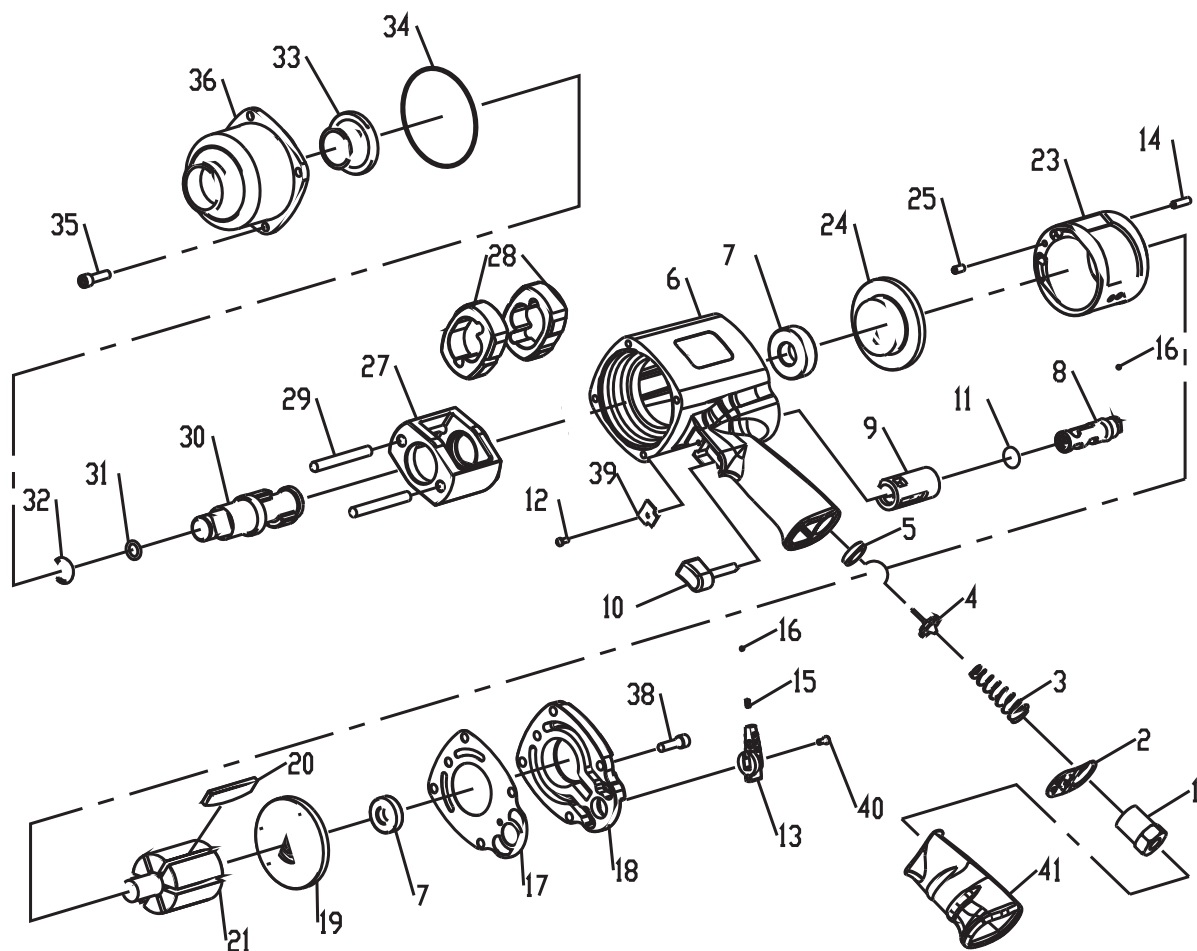

Service Parts / Exploded View Drawing

Ref#	Part #	Description	Qty.	Ref#	Part #	Description	Qty.
1	9263401	3/8" INLET BUSHING	1	21	9263422	ROTOR	1
2	9263402	EXHAUST DELFECTOR	1	23	9233421	CYLINDER	1
3	9328803XP	THROTTLE VALVE SPRING	1	24	9263424	FRONT PLATE	1
4	9263404	THROTTLE VALVE	1	25	9233427	SPRING PIN	1
5	9263405	THROTTLE VALVE SEAT	1	27	9263427	HAMMER CAGE	1
6	9263406	MOTOR HOUSING	1	28	9263428	HAMMER	2
7	96003ZZ	BALL BEARING	2	29	9263429	HAMMER PIN	2
8	9221207	REVERSE VALVE	1	30	9263430	3/4" SHORT ANVIL	1
9	9263406-1	VALVE BUSHING	1	31	9OR1025	RETAINER O-RING	1
10	9221214	TRIGGER	1	32	9223429	SOCKET RETAINER	1
11	9OR1712	O-RING	1	33	9263433	ANVIL BUSHING	1
12	9221237	SCREW	1	34	9263434	O-RING	1
13	9221208	REVERSE VALVE KNOB	1	35	9263435	SCREW	4
14	9263414	SPRING PIN	1	36	9263436	HAMMER HOUSING	1
15	9SS0212	SPRING	1	38	9263438	SCREW	4
16	9SB0003-1	STEEL BALL	2	39	9221236	TRIGGER RETAINER	1
17	9263417	GASKET	1	40	9221237-B	SCREW	1
18	9263418	HOUSNG CAP	1	41	92312XP46	GRIP	1
19	9233419	REAR PLATE	1				
20	9233423C	ROTOR BLADE	6				