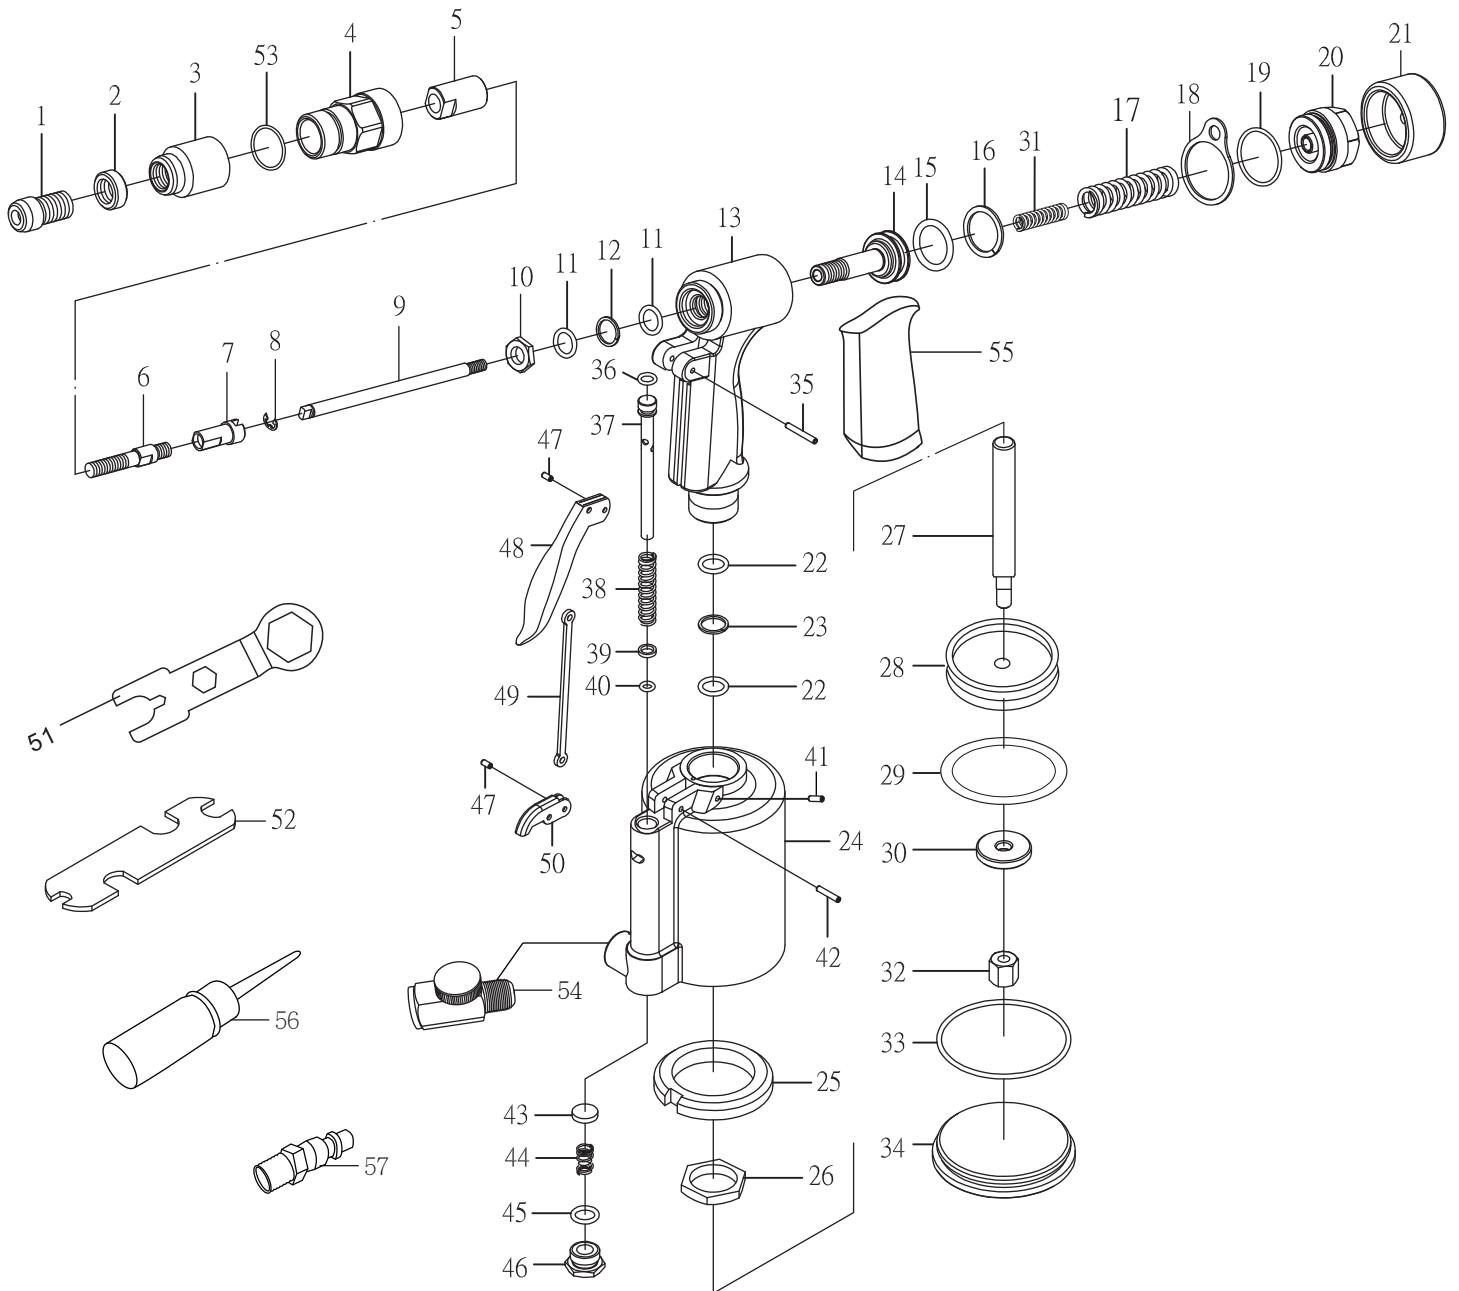

**Astro Pneumatic
Tool Company**

372 Old US Highway 52 South
Mount Airy, NC 27030

Model:

PRN1

Product Type:

**3/8" CAPACITY PNEUMATIC RIVET
NUT SETTING KIT - METRIC & SAE**

Call 1.800.221.9705 for questions concerning performance of the product
or other inquiries.

PARTS BREAKDOWN

**Astro Pneumatic
Tool Company**

372 Old US Highway 52 South
Mount Airy, NC 27030

Model:

PRN1

Product Type:

**3/8" CAPACITY PNEUMATIC RIVET
NUT SETTING KIT - METRIC & SAE**

Call 1.800.221.9705 for questions concerning performance of the product or other inquiries.

Parts List

Index	Part No.	Description	Qty
1	PRN1-A01A	Nosepiece, M4	1
	PRN1-A01B	Nosepiece, M5	1
	PRN1-A01C	Nosepiece, M6	1
	PRN1-A01D	Nosepiece, M8	1
	PRN1-A01E	Nosepiece, M10	1
	PRN1-A01F	Nosepiece, 1/4	1
	PRN1-A01G	Nosepiece, 5/16	1
	PRN1-A01H	Nosepiece, 3/8	1
2	PRN1-A02	Nose Nut	1
3	PRN1-A03	Stroke Adaptor Cover	1
4	PRN1-A04	Connector Housing	1
5	PRN1-A05	Jaw Case, Rear	1
6	PRN1-A06A	Screw Mandrel (M4)	1
	PRN1-A06B	Screw Mandrel (M5)	1
	PRN1-A06C	Screw Mandrel (M6)	1
	PRN1-A06D	Screw Mandrel (M8)	1
	PRN1-A06E	Screw Mandrel (M10)	1
	PRN1-A06F	Screw Mandrel (1/4)	1
	PRN1-A06G	Screw Mandrel (5/16)	1
	PRN1-A06H	Screw Mandrel (3/8)	1
7	PRN1-A07	Spindle Guide	1
8	PRN1-A08	E Ring	1
9	PRN1-A09	Return Tube	1
10	PRN1-A10	Lock Nut	1
11	PRN1-A11	O Ring	2
12	PRN1-A12	Backup Ring	1
13	PRN1-A13	Frame	1
14	PRN1-A14	Piston	1
15	PRN1-A15	O Ring	1
16	PRN1-A16	Backup Ring	1
17	PRN1-A17	Piston Ring	1
18	PRN1-A18	Hanging Clip	1
19	PRN1-A19	O Ring	1
20	PRN1-A20	Frame Cap	1
21	PRN1-A21	Safety Cap Nut	1
22	PRN1-A22	O Ring	2

Index	Part No.	Description	Qty
23	PRN1-A23	Backup Ring	1
24	PRN1-A24	Cylinder	1
25	PRN1-A25	Rubber Cushion	1
26	PRN1-A26	Lock Nut, Frame	1
27	PRN1-A27	Stem, Air Piston	1
28	PRN1-A28	Plate, Large	1
29	PRN1-A29	Piston Ring	1
30	PRN1-A30	Washer	1
31	PRN1-A31	Spring	1
32	PRN1-A32	Lock Nut, Piston	1
33	PRN1-A33	O Ring	1
34	PRN1-A34	Cap, Cylinder	1
35	PRN1-A35	Spring Pin	1
36	PRN1-A36	Spring Pin	1
37	PRN1-A37	Pusher, Valve	1
38	PRN1-A38	Spring, Valve	1
39	PRN1-A39	Collar, Valve	1
40	PRN1-A40	O Ring	1
41	PRN1-A41	Spring Pin	1
42	PRN1-A42	Spring Pin	1
43	PRN1-A43	Valve	1
44	PRN1-A44	Spring, Valve	1
45	PRN1-A45	O Ring	1
46	PRN1-A46	Cap, Valve	1
47	PRN1-A47	Spring Pin	2
48	PRN1-A48	Trigger	1
49	PRN1-A49	Trigger Rod	1
50	PRN1-A50	Trigger Lever	1
51	PRN1-A51	Spanner	1
52	PRN1-A52	Spanner	1
53	PRN1-A53	O Ring	1
54	5706A	brass regulator	1
55	PRN1-A55	Rubber Sleeve	1
56	PRN1-A56	Oil Pot	1
57	PRN1-A57	Nipple	1