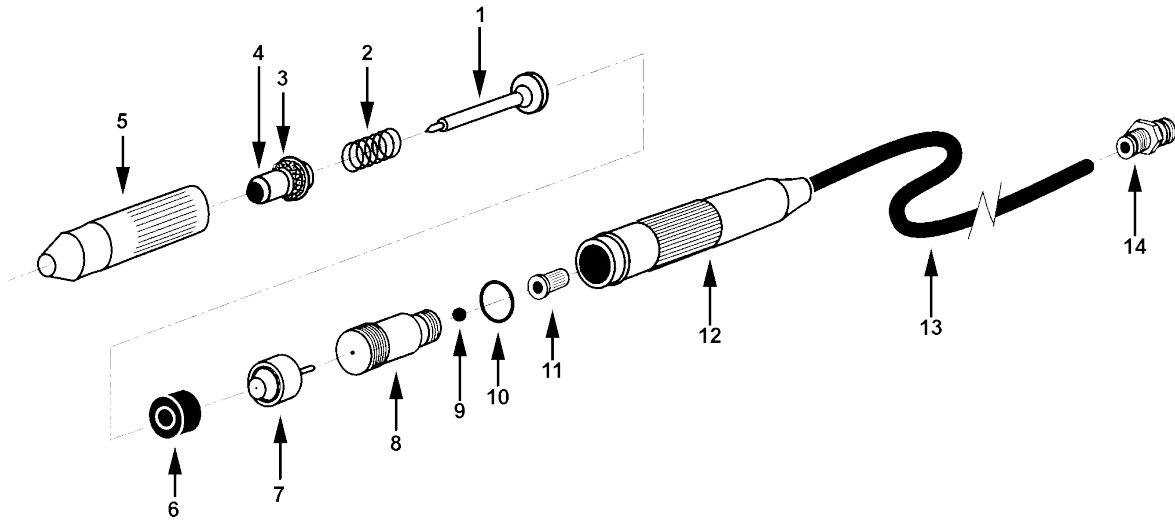

## MODEL UT 9935 Recoilless Marking Pen

### Parts List

Ref. No.	Description	Part No.
1	Bit	6G-400-01
2	Spring	6G-400-04
3	Muffler	6G-400-03
4	Bit guide	6G-400-02
5	Grip	6G-400-10
6	Sleeve	6G-400-05
7	Actuator	6G-400-06

Ref. No.	Description	Part No.
8	Valve seat	6G-400-08
9	Ball	6G-400-07
10	O-Ring	6G-400-09
11	Nipple	6G-400-11
12	Housing	6G-400-12
13	Tubing	6G-400-13
14	Inlet	6G-400-14
15	Bit removal tool	6G-400-BRT