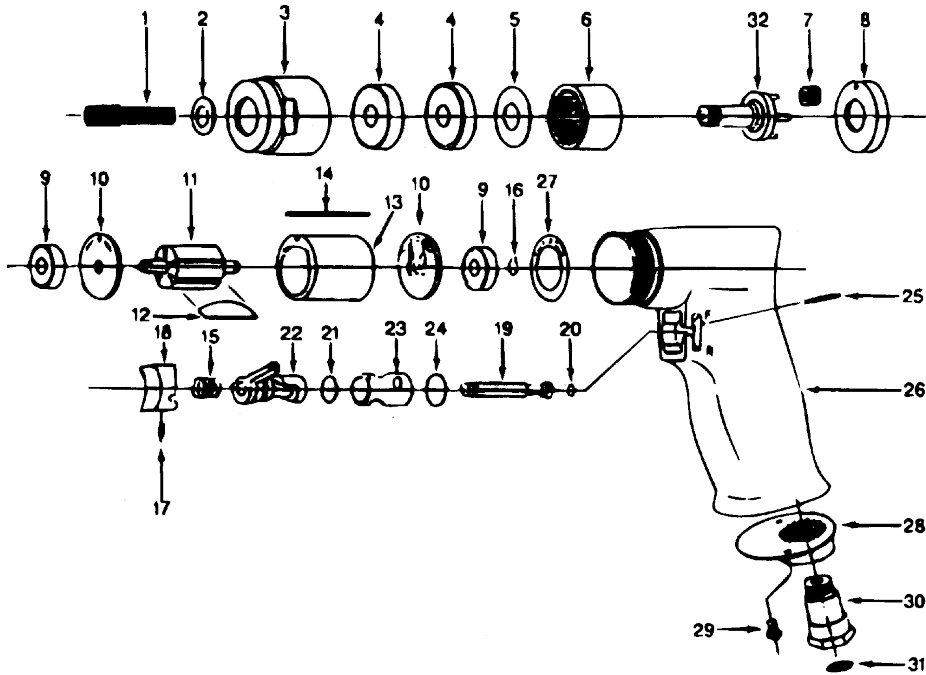

MODEL UT 8930A Screwdriver

Parts List

Ref. No.	Description	Part No.
1	Quick change chuck	899005
2	Chuck spacer	8730229
3	Clamp nut	8900098
4	Ball bearing (2)	8732081
5	Phenolic washer	8730231
6	Gear housing	8732078
7	Planet gear (3)	8732079
8	Collar	8900101
9	Ball bearing (2)	81010183
10	End plate (2)	8900102
11	Rotor	8900103
12	Rotor blade (5)	8732074
13	Cylinder	8900104
14	Pin	8900105
15	Valve spring	8731925
16	Retaining ring	8729180

Ref. No.	Description	Part No.
17	Set screw	8731928
18	Trigger	8731929
19	Throttle valve	8900106
20	O-Ring	8729591
21	O-Ring	8900107
22	Reverse valve	8900108
23	Reverse valve bushing	8900109
24	O-Ring	8900110
25	Pin	8900111
26	Motor housing	8900112
27	Motor gasket	8900113
28	Exhaust diffuser	8731922
29	Screw (2)	8731921
30	Air inlet	8731920
31	Screen	81005726
32	Planet carrier	8900099