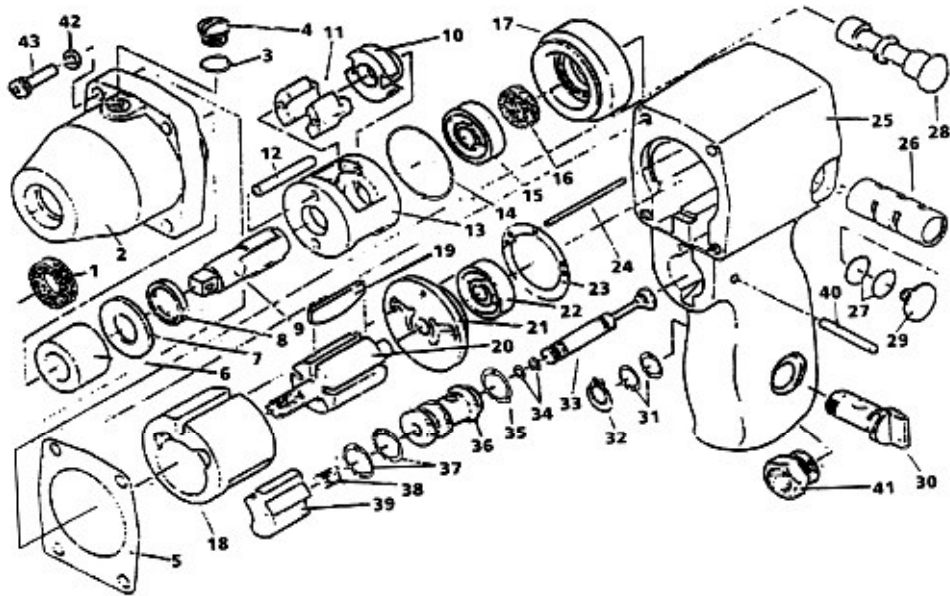

**MODEL UT 8022B
1/4" Impact Wrench**

Parts List

Ref. No.	Description	Part No.	Ref. No.	Description	Part No.
1	Housing Oil Seal	910301	23	Motor Gasket	910323B
2	Housing Cover	9103029	24	Motor Pin	910324
3	Oil Screw O-Ring	9103038	25	Motor Housing	910325B
4	Oil Screw	9103048	26	Reverse Valve Bushing	910326B
5	Housing Cover Gasket	9103058	27	Valve Bushing O-Ring	910327B
6	Motor Housing Bushing	910305	28	Reverse Valve	910328B
7	Washer	910307	29	Reverse Valve Screw	910329B
8	Hammer Cage Collar	910308	30	Air Regulator	910330B
9	Anvil	910309	31	Regulator O-Ring (2)	910331B
10	Hammer Cam	910310	32	Outer Snap Ring	910332B
11	Dog (2)	910311	33	Throttle Valve	910333B
12	Hammer Cage Pin (2)	910312	34	Throttle Valve O-Ring (2)	910334B
13	Hammer Cage	910313	35	Valve Bushing O-Ring	910335B
14	Front End Plate O-Ring	910314	36	Valve Bushing	910336B
15	Front Rotor Ball Bearing	910315	37	Valve Bushing O-Ring	910337B
16	Front Rotor Plate Oil Seal	910316	38	Throttle Valve Spring	910338B
17	Front End Plate	910317	39	Trigger	910339B
18	Cylinder	910318	40	Trigger Pin	910348B
19	Rotor Blade (5)	910319	41	Air Inlet Bushing	910341B
20	Rotor	910320	42	Motor Screw Lock Washer	910342B
21	Rear End Plate	910321	43	Motor Screw (4)	910343B
22	Rear Rotor Ball Bearing	910322			