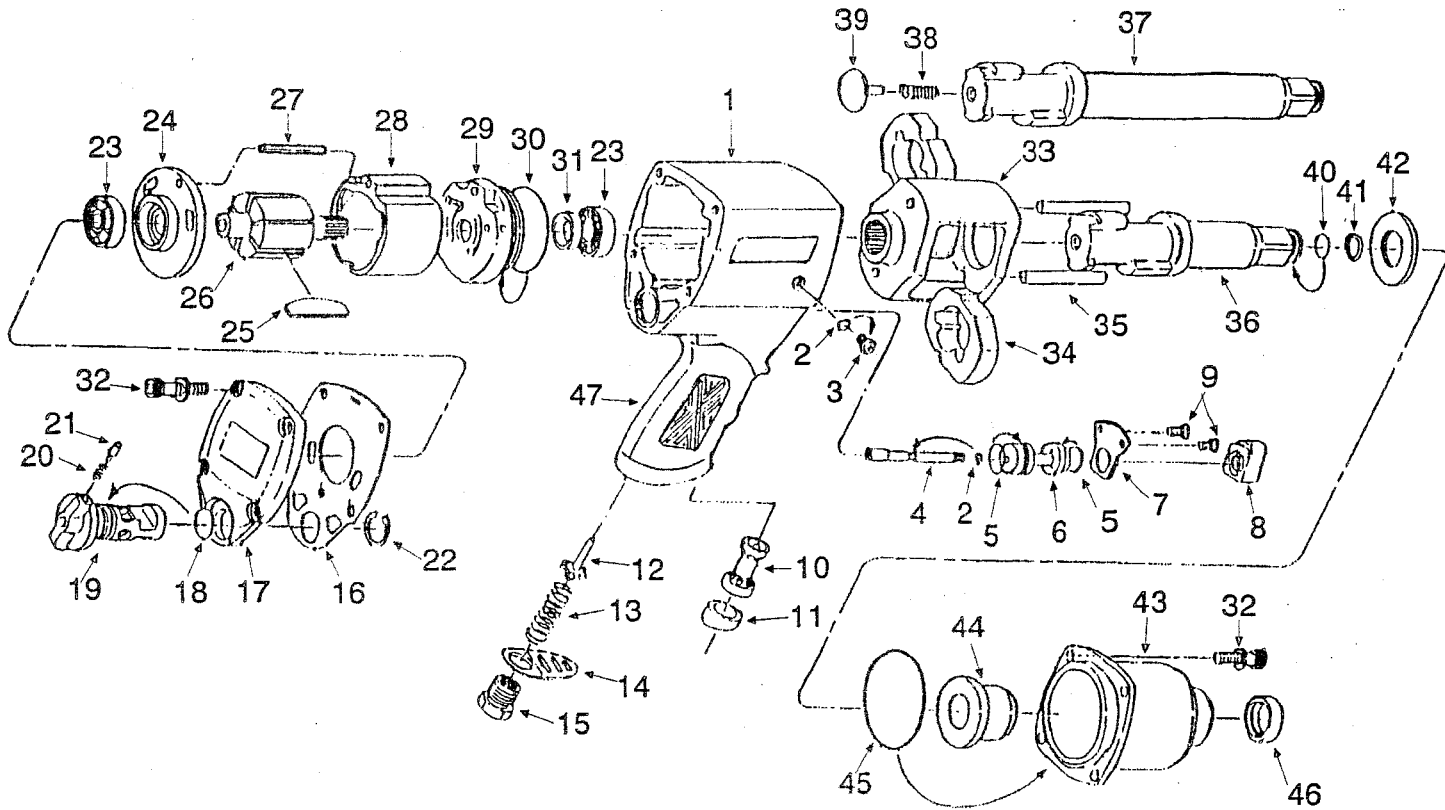

# SX-955

## 1/2" Dr. Super Duty Impact Wrench

Index #	Part #	Description	Qty.
1	700490	Motor Housing	1
2	700308	O-Ring	2
3	700309	Oil Plug	1
4	700494	Throttle Pin	1
5	700303	O-Ring	2
6	700493	Throttle Bushing	1
7	700492	Stop Cover	1
8	700491	Throttle Trigger	1
9	700077	Screw	2
10	700495	Power Silencer	1
11	700496	Support Rubber	1
12	700461	Valve Stem	1
13	700362	Spring	1
14	700525	Exhaust Deflector	1
15	700064	Hose Adaptor	1
16	700411	End Cap Gasket	1
17	700410	End Cap	1
18	700072	O-Ring	1
19	700311A	Air Regulator Reverse	1
20	700312	Spring	1
21	700474	Stop Pin	1
22	700074	C Ring	1
23	729478	Ball Bearing	2
24	700409	Rear Plate	1

Index #	Part #	Description	Qty.
25	729913A	Rotor Blade	6
26	700408	Rotor	1
27	730032	Guide Pin	1
28	700407	Cylinder	1
29	700406	Front Plate	1
30	730036	O-Ring	1
31	729477	Oil Seal	1
32	729462A	Screw w/ Washer	8
33	700546	Twin Cage	1
34	700414	Twin Hammer	2
35	700415	Twin Hammer Pin	2
36	700547	Twin Anvil (Standard)	1
37	700549	Twin Long Anvil (Optional)	1
38	700333	Compression Fitting	1
39	700550	Thrust Button	1
40	1008695	O-Ring	1
41	1013129	Socket Ret. Ring	1
42	700417	Anvil Spacer	1
43	700548	Steel Housing	1
44	700484	Anvil Bushing	1
45	1011084	O-Ring	1
46	1012961	Oil Seal	1
47	700499	Handle Rubber	1