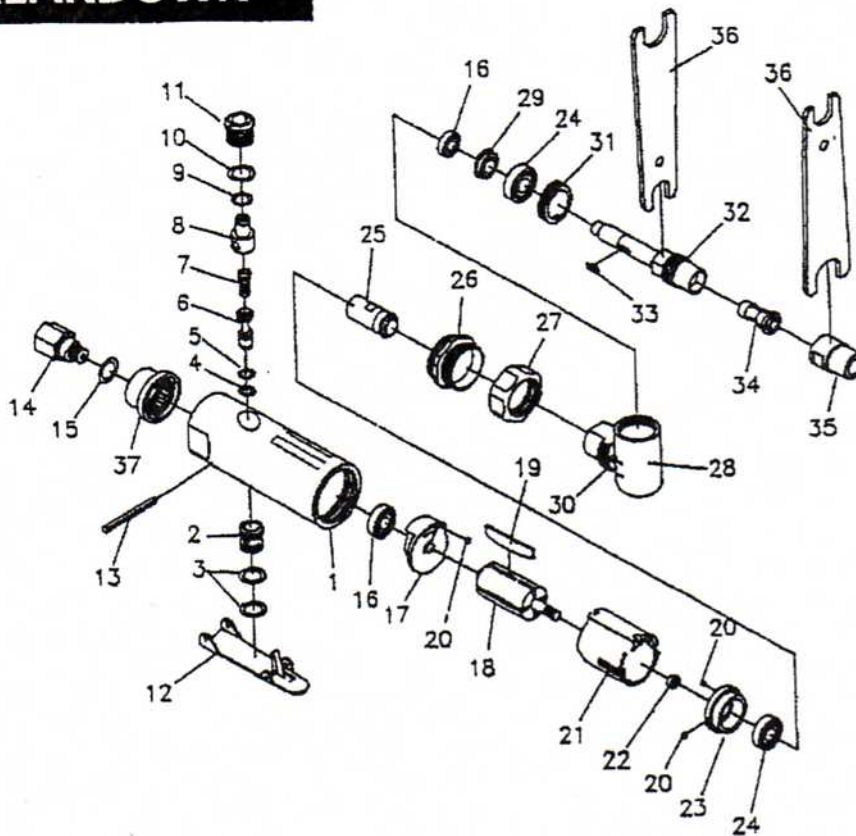

PARTS BREAKDOWN

6-759A

PARTS LIST

Index #	Part #	Description	Qty.	Index #	Part #	Description	Qty.
1	32201	Housing	1	22	32222	Spindle Collar	1
2	32202	Throttle Valve Bushing	1	23	32223	Front End Plate	1
3	32203	O-ring	2	24	21417	Ball Bearing	2
4	32204	O-ring	1	25	32225	Bevel Gear	1
5	32205	O-ring	1	26	32226	Clamp Nut	1
6	32206	Throttle Pin	1	27	32227	Housing Cap	1
7	32207	Spring	1	28	32228	Angle Housing (incl. # 30)	1
8	32208	Air Regulator	1	29	32229	Bevel Gear	1
9	32209	O-ring	1	30	32230	Flush Type Grease Fitting	1
10	32210	O-ring	1	31	32231	Clamp Nut	1
11	32211	Valve Plug	1	32	32232	Chuck Spindle	1
12	32212	Safety Throttle Lever	1	33	32233	Woodruff Key	1
13	32213	Pin	1	34	32234A	Collet (1/4")	1
14	32214	Hose Adaptor	1		32234B	Collet (1/8")—opt.	
15	32215	O-ring 32209	1	35	32235	Collet Nut	1
16	106A12	Ball Bearing 30516	2	36	32236	Spanner Wrench 12/17mm	2
17	32217	Rear End Plate	1	37	32237	Muffler	1
18	32218	Rotor	1				
19	32219	Rotor Blade	4				
20	32220	Steel Ball	3				
21	32221	Cylinder	1				