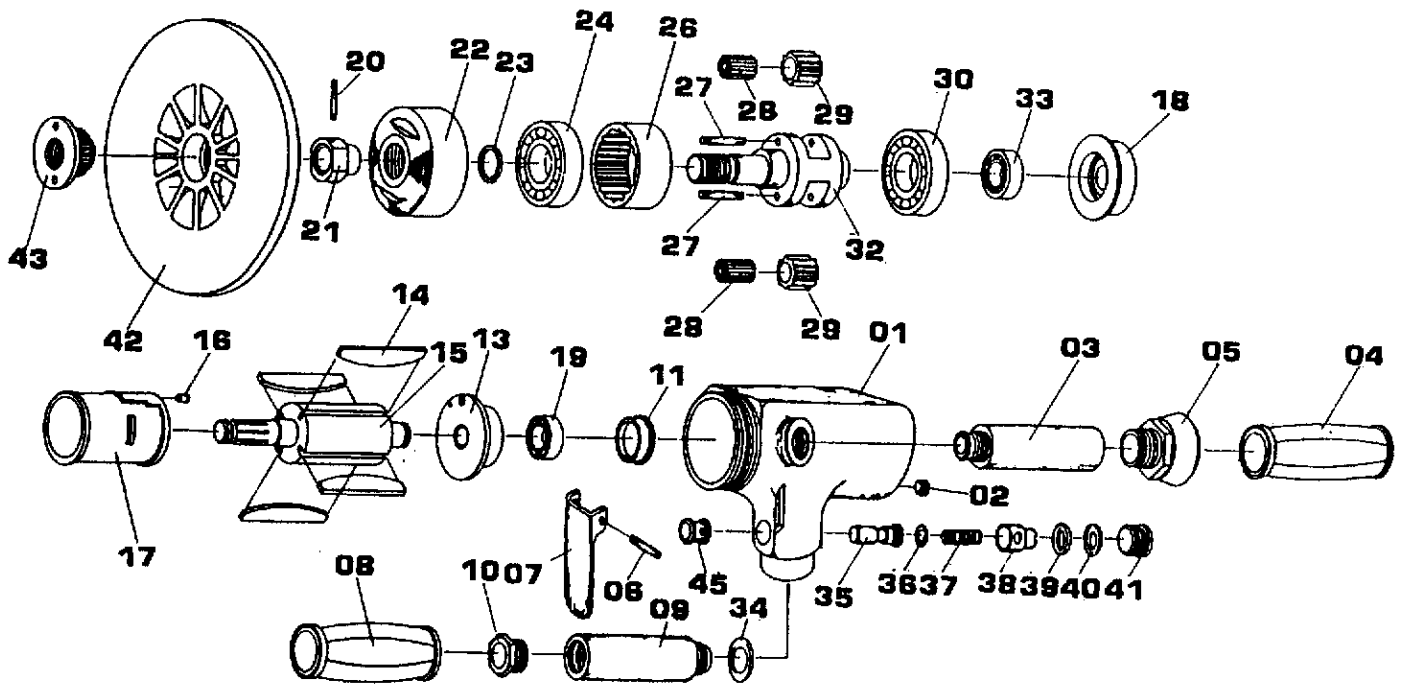

PARTS BREAKDOWN

6-717

PARTS LIST**6-717**

| REF. NO. | PART NO. | DESCRIPTION | QTY. |
|----------|----------|-----------------------|------|
| 01 | 71801 | Motor Housing | 1 |
| 02 | 71802 | Set Screw | 2 |
| 03 | 71803 | Exhaust Handle | 1 |
| 04 | 71804 | Handle Grip (Exhaust) | 1 |
| 05 | 71805 | Exhaust Deflector | 1 |
| 06 | 71806 | Spring Pin | 1 |
| 07 | 71807 | Throttle Lever | 1 |
| 08 | 71808 | Handle Grip (Inlet) | 1 |
| 09 | 71809 | Inlet Handle | 1 |
| 10 | 71810 | Air Inlet Bushing | 1 |
| 11 | 71811 | Bearing Cap | 1 |
| 13 | 71813 | Rear End Plate | 1 |
| 14 | 71814 | Rotor Blade | 4 |
| 15 | 71815 | Rotor | 1 |
| 16 | 71816 | Spring Pin | 1 |
| 17 | 71817 | Cylinder | 1 |
| 18 | 71818 | Front End Plate | 1 |
| 19 | 21417 | Ball Bearing | 1 |
| 20 | 71820 | Spring Pin | 1 |
| 21 | 71821 | Collar | 1 |
| 22 | 71822 | Clamp Nut | 1 |
| 23 | 71823 | Oil Seal (V-Model) | 1 |
| 24 | 71824 | Ball Bearing | 1 |
| 26 | 71826 | Internal Gear | 1 |
| 27 | 71827 | Needle Roller | 2 |
| 28 | 71828 | Needle Roller | 22 |
| 29 | 71729 | Planet Gear | 2 |
| 30 | 50528 | Ball Bearing | 1 |
| 32 | 71732 | Planet Cage | 1 |
| 33 | 10920 | Ball Bearing | 1 |
| 34 | 71834 | O-Ring | 1 |
| 35 | 71835 | Valve Stem | 1 |
| 36 | 71836 | O-Ring | 1 |
| 37 | 71837 | Valve Spring | 1 |
| 38 | 71838 | Air Regulator | 1 |
| 39 | 71839 | O-Ring | 1 |
| 40 | 71840 | O-Ring | 1 |
| 41 | 71841 | Valve Screw | 1 |
| 42 | 71842 | Pad | 1 |
| 43 | 71843 | Pad Nut | 1 |
| 45 | 71845 | Bushing | 1 |
| 47 | 71747 | Wrench | 1 |
| 48 | 71748 | Wrench | 1 |