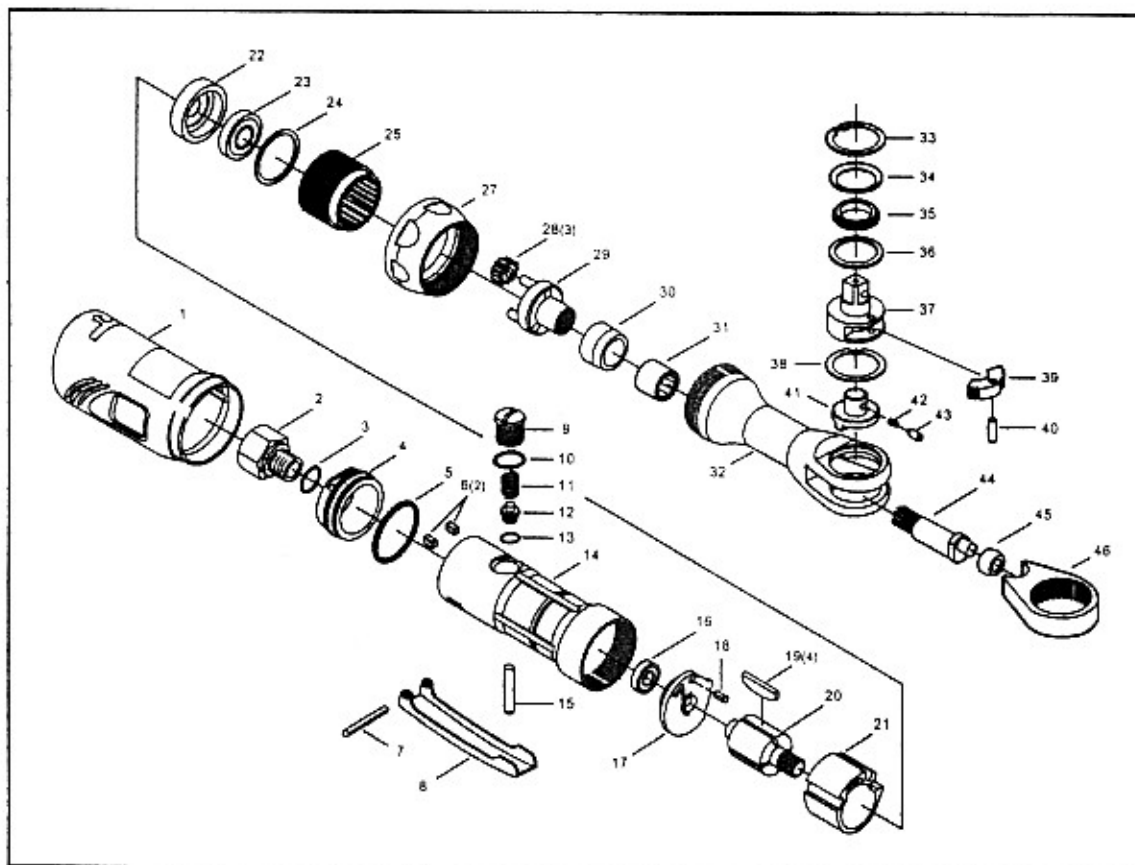

3/8" SQ. DRIVE RATCHET WRENCH

Model #AR 7762A

PARTS LIST:

Fig.	Parts No.	Description	Fig.	Parts No.	Description
1	AR7762A-01	Body Cover	28	AR760-21	Idle Gear (3)
2	AR7760A-02	Inlet Bushing	29	AR760-23	Planet Cage with Pin
3	AD527-30	O-Ring	30	AR2760C-23	Spindle Bushing
4	AR250-04	Exhaust Deflector	31	AR760-26	Needle Bearing
5	AR250-05	O-Ring	32	AR7760-32	Ratchet Housing
6	AS100-02	Sponge(2)	33	AR760-42	Retaining Ring
7	AW156TR-46	Throttle Lever Pin	34	AR2865-48	Spring Washer
8	AR250-08	Throttle Lever	35	AR2865-47	Washer B
9	AR133-05	Valve Screw	36	AR2865-45	Washer A
10	AR133-06	O-Ring	37	AR2775-08	Ratchet Anvil
11	AR133-07	Valve Spring	38	AR2865-44	Wear Washer
12	AR133-08	Throttle Valve	39	AR760-37	Ratchet Pawl
13	AR133-09	O-Ring	40	AR760-36	Dowel Pin
14	AR250-14	Motor Housing	41	AR2775-07	Reverse Button
15	AR133-10	Throttle Plunger	42	AR760-33	Ratchet Spring
16	AR760-12	Rear End Plate Bearing	43	AR760-34	Lock Pin
17	AR7760-17	Rear End Plate	44	AR7760-44	Crank Shaft
18	AR2760C-13	Dowel Pin	45	AR760-29	Drive Bushing
19	AR250-19	Rotor Blade(4)	46	AR760-30	Ratchet Yoke
20	AR250-20	Rotor			
21	AR250-21	Cylinder			
22	AR7760-22	Front End Plate			
23	AR133-18	Front End Plate Bearing			
24	AR760-20	Internal Gear Spacer			
25	AR2765-22	Internal Gear			
27	AR250-30	Clamp Nut			