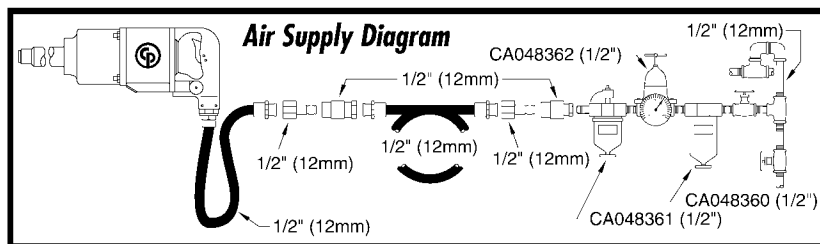

CP898 Series Impact Wrench

Index No.	Part No.	Description	No. Req'd.
1	CA144694	Bushing-Inlet	1
2	CA144735	Screen-Air	1
3	CA144763	Spring-Throttle	1
4	C-056667	O-Ring	1
5	CA144766	Ball	1
6	CA144737	Rod-Throttle Valve	1
7	CA144738	Bushing-Throttle Valve	1
8	CA144736	Valve-Throttle	1
14	CA144775	Trigger	1
15	CA144778	Pin-Spring	3
16	R-086991	Pin-Roll	2
25	CA144741	Lever-Reverse Valve	1
26	CA144740	Bushing-Reverse Valve	1
32	CA144643	Housing-Motor	1
41	CA144702	Gasket-Handle Housing	1
42	CA144647	Handle	1
44	CA144697	Screw-Socket Head	4
45	CA144703	Gasket-Clutch Housing	1
46	CA144698	Nut-Nylon Insert	4
51	CA144759	Pin-Spring	1
52	CA144760	Pin-Spring	2
54	CA144767	Bearing-Ball	1
55	CA144768	Bearing-Ball	1
58	CA144746	End Plate-Rear	1
60	CA144747	Liner	1
61	CA144748	Rotor	1
62	CA144749	Vane Use CA145617	6
68	CA144750	End Plate-Front	1
89	CA144751	Plate-Thrust	1
95	CA144755	Bushing-Cage	1
96	CA144753	Cage	1
97	CA144752	Cam	1
98	CA144754	Dog	1
105	CA144756	Shank-Anvil (L)	1
	CA145754	Shank-Anvil (S)	1
106	CA144774	O-Ring	1
107	CA144773	Ring-Socket Retaining	1
113	CA144645	Housing-Clutch	1
114	CA144757	Bushing-Housing	1
115	CA144772	Seal-Oil	1
120	CA144758	Washer	8
121	CA144739	Valve-Reverse	1
122	CA144761	Key	1
123	CA144770	O-Ring	1
124	CA144764	Ring-Snap	1
125	CA144745	Cap-Control Valve	1
126	CA144771	O-Ring	2
127	CA144769	O-Ring	1
128	CA144743	Bushing-Control Valve	1
129	CA144765	Ball-Steel	2
130	CA144762	Spring	2
132	CA144742	Valve-Control	1
133	CA144744	Knob-Control Valve	1
135	CA144776	Deflector-Exhaust	1
136	CA144777	Screw-Self Tapping	4
150	CA048548	Handle-Support	1
151	CA144701	Band-Support Handle Housing	1
152	P-073025	Allen Head Screw	4
153	S-000271	Lock Washer	4
155	CA144007	Decal-Safety Warning	1

Tune-Up Kit

CA145228 (Incl: Index Nos. 4, 41, 45 (Set), 62, 106, 107, 115, 123, 124, 126 & 127)