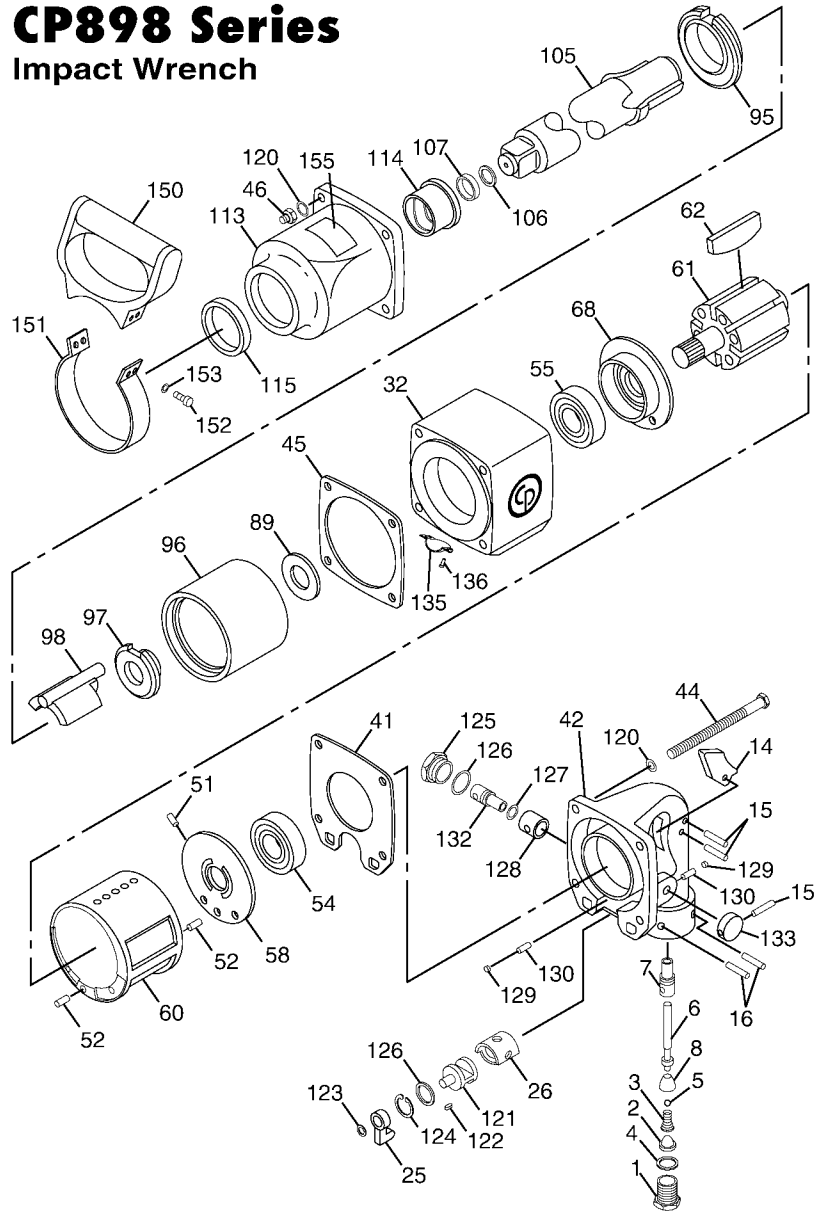

CP898 Series Impact Wrench

Index No.	Part No.	Description	No. Req'd.
1	CA144694	Bushing-Inlet	1
2	CA144735	Screen-Air	1
3	CA144763	Spring-Throttle	1
4	C-056667	O-Ring	1
5	CA144766	Ball	1
6	CA144737	Rod-Throttle Valve	1
7	CA144738	Bushing-Throttle Valve	1
8	CA144736	Valve-Throttle	1
14	CA144775	Trigger	1
15	CA144778	Pin-Spring	3
16	R-086991	Pin-Roll	2
25	CA144741	Lever-Reverse Valve	1
26	CA144740	Bushing-Reverse Valve	1
32	CA144643	Housing-Motor	1
41	CA144702	Gasket-Handle Housing	1
42	CA144647	Handle	1
44	CA144697	Screw-Socket Head	4
45	CA144703	Gasket-Clutch Housing	1
46	CA144698	Nut-Nylon Insert	4
51	CA144759	Pin-Spring	1
52	CA144760	Pin-Spring	2
54	CA144767	Bearing-Ball	1
55	CA144768	Bearing-Ball	1
58	CA144746	End Plate-Rear	1
60	CA144747	Liner	1
61	CA144748	Rotor	1
62	CA144749	Vane Use CA145617	6
68	CA144750	End Plate-Front	1
89	CA144751	Plate-Thrust	1
95	CA144755	Bushing-Cage	1
96	CA144753	Cage	1
97	CA144752	Cam	1
98	CA144754	Dog	1
105	CA144756	Shank-Anvil (L)	1
	CA145754	Shank-Anvil (S)	1
106	CA144774	O-Ring	1
107	CA144773	Ring-Socket Retaining	1
113	CA144645	Housing-Clutch	1
114	CA144757	Bushing-Housing	1
115	CA144772	Seal-Oil	1
120	CA144758	Washer	8
121	CA144739	Valve-Reverse	1
122	CA144761	Key	1
123	CA144770	O-Ring	1
124	CA144764	Ring-Snap	1
125	CA144745	Cap-Control Valve	1
126	CA144771	O-Ring	2
127	CA144769	O-Ring	1
128	CA144743	Bushing-Control Valve	1
129	CA144765	Ball-Steel	2
130	CA144762	Spring	2
132	CA144742	Valve-Control	1
133	CA144744	Knob-Control Valve	1
135	CA144776	Deflector-Exhaust	1
136	CA144777	Screw-Self Tapping	4
150	CA048548	Handle-Support	1
151	CA144701	Band-Support Handle Housing	1
152	P-073025	Allen Head Screw	4
153	S-000271	Lock Washer	4
155	CA144007	Decal-Safety Warning	1

Tune-Up Kit

CA145228 (Incl: Index Nos. 4, 41, 45 (Set), 62, 106, 107, 115, 123, 124, 126 & 127)