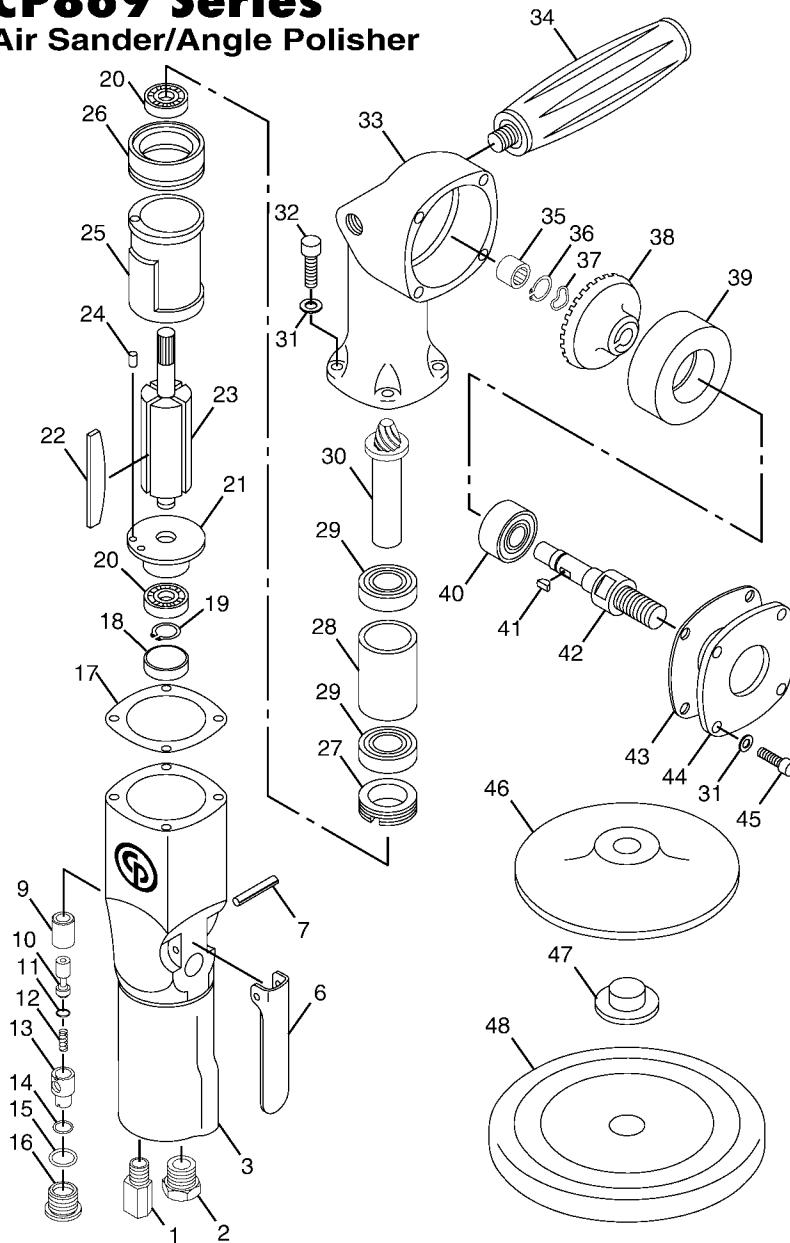

# CP869 Series

## Air Sander/Angle Polisher

Index No.	Part No.	Description	No. Req'd.
1	CA091545	Bushing-Air Inlet	1
2	KF125257	Bushing-Exhaust	1
3	KF125149	Housing-Motor (Incl: Index No. 9)	1
6	KF124508	Lever-Throttle	1
7	C114089	Pin-Throttle Lever	1
9	KF124507	Bushing-Throttle Valve	1
10	KF124505	Valve-Throttle	1
11	C100129	O-Ring	1
12	<u>KF124504</u>	Spring Throttle Valve	1
13	KF124528	Regulator-Air	1
14	<u>P083071</u>	O-Ring (-011)	1
15	A043001	O-Ring (-013)	1
16	KF124511	Plug-Throttle Valve	1
17	<u>KF125167</u>	Gasket	1
18	KF125269	Retainer-Bearing	1
19	S082840	Ring-Retainer	1
20	<u>C087834</u>	Bearing-Ball	2
21	KF125250	Plate-Rear End	1
22	<u>KF138242</u>	Blade-Rotor (Set)	1
23	KF125156	Rotor	1
24	KF124281	Dowel-Liner	1
25	KF125248	Liner (Incl: Index No. 24)	1
26	KF125158	Plate-Front End	1
27	KF125177	Nut-Clamp	1
28	KF125178	Spacer	1
29	<u>S014491</u>	Bearing-Ball	2
30	<u>KF125175</u>	Shaft-Bevel Gear (Sander) (12T) A	1
	<u>KF125421</u>	Shaft-Bevel Gear (Polisher) (8T) B	1
31	C010510	Lockwasher	8
32	C127936	Screw-Allen Cap	4
33	KF125164	Housing-Angle	1
34	KF125174	Handle-Dead	1
35	<u>KF125181</u>	Bearing-Needle	1
36	S086817	Ring-Retainer	1
37	KF125323	Washer-Spring	1
38	<u>KF125179</u>	Gear-Bevel (Sander) (43T)	1
	<u>KF125422</u>	Gear-Bevel (Polisher) (57T)	1
39	KF125166	Bushing-Bearing	1
40	<u>S039981</u>	Bearing-Ball	1
41	KF125161	Key-Woodruff	1
42	KF125160	Spindle-Drive	1
43	KF125139	Gasket-Cover	1
44	KF125170	Cover-Angle Housing	1
45	KF125206	Screw	4
	KF135160	Wrench-Spindle (Not Shown)	1
46	KF129587	Sander Pad Assembly (Incl: Index No. 47)	1
47	KF129586	Retaining Nut	1
48	KF125423	Polishing Pad	1