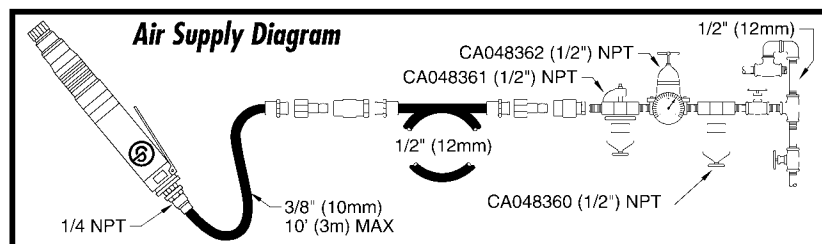

# CP782 Screwdriver

Index No.	Part No.	Description	No. Req'd.
1	C148855	Ring-Retainer	3
2	C148856	Washer	1
3	C148857	Spring-Retainer	1
4	C148858	Retainer-Ball	1
5	C148859	Cover-Adjustment	1
6	C148860	Housing-Clutch	1
7	C148861	Spacer	1
8	C148862	Nut-Adjustment	1
9	C148863	Washer	1
10	C148864	Spring (Standard)	1
11	C148865	Washer-Thrust	1
12	C148866	Ball-Steel .125" Dia.	4
13	C148867	Clutch-Carrier	1
14	S000821	Ball-Steel	1
15	C148868	Spindle-Cam	1
16	C148869	Wiper	1
17	C148870	Ring-Retaining	1
18	C148871	Dog-Drive	1
19	C148872	Nut-Clamp	1
20	S014490	Bearing-Ball	1
21	C148803	Plate-Steel	1
22	KF137282	Gear-Internal	1
23	C148873	Pin-Guide	1
24	C148874	Spring-Guide Pin	1
25	C148798	Carrier (Includes Pins-Idler)	1
26	KF137381	Gear-Idler (Includes Bushing)	3
27	CA146095	Spacer	1
28	S025101	Bearing-Ball	1
29	CA146096	Plate Rear-End	2
30	CA146097	Rotor	1
31	CA145709	Blade Set-Rotor	5
32	CA146098	Liner	1
33	KF131295	Pin-Liner Dowel	1
34	KF137287	Ring-Retainer	1
35	CA146099	Gasket-Motor	1
36	C148783	Housing-Motor (Includes Bushing)	1
37	C148787	Valve-Reverse	1
38	C148793	Spring-Reverse	1
39	C148788	Bushing-Reverse Valve	1
40	C148804	Screw-Valve	1
41	P083071	O-Ring -011	1
42	C148794	Retainer-Reverse	1
43	C136940	Spring-Valve	1
44	C148786	Valve	1
45	C148785	Pin-Valve	1
46	KF137213	Pin-Roll	1
47	C148784	Lever-Throttle	1
48	C114089	Pin-Roll	1
49	C148792	Gasket-Housing	1
50	C148805	Muffler	1
51	C148791	Cap-Housing	1
52	C148800	Screw	2
53	KF125475	Sleeve-Exhaust	1
54	C148789	O-Ring	1
55	P092536	O-Ring -020	1
56	C148790	Bushing-Air Inlet	1
57	CA146112	Screen	1
58	C148806	Hanger	1
59	C148876	Ball-Steel	4
60	CA146619	Decal-Safety Warning	1
	C148796	Pin-Idler Gear	1
	C148797	Bushing-Idler Gear	1