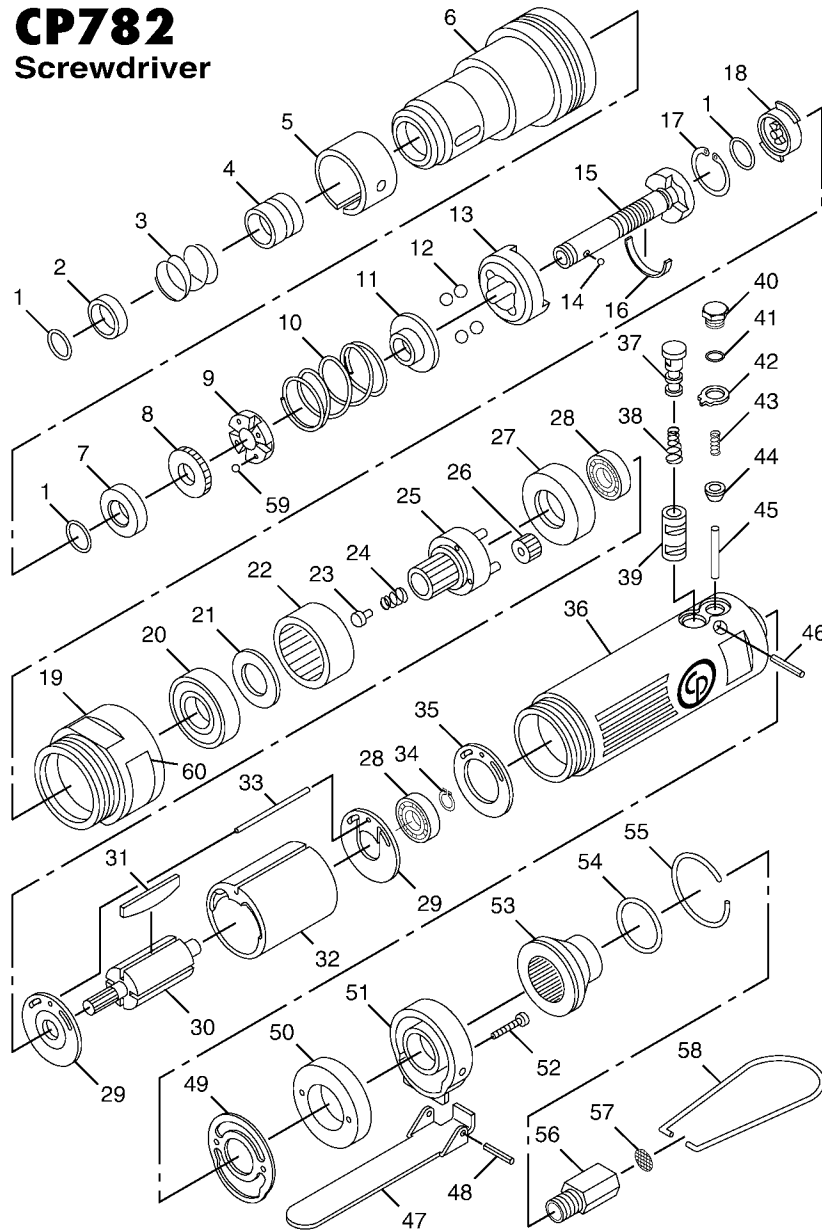

# CP782 Screwdriver

Index No.	Part No.	Description	No. Req'd.
1	C148855	Ring-Retainer	3
2	C148856	Washer	1
3	C148857	Spring-Retainer	1
4	C148858	Retainer-Ball	1
5	C148859	Cover-Adjustment	1
6	C148860	Housing-Clutch	1
7	C148861	Spacer	1
8	C148862	Nut-Adjustment	1
9	C148863	Washer	1
10	C148864	Spring (Standard)	1
11	C148865	Washer-Thrust	1
12	C148866	Ball-Steel .125" Dia.	4
13	C148867	Clutch-Carrier	1
14	S000821	Ball-Steel	1
15	C148868	Spindle-Cam	1
16	C148869	Wiper	1
17	C148870	Ring-Retaining	1
18	C148871	Dog-Drive	1
19	C148872	Nut-Clamp	1
20	S014490	Bearing-Ball	1
21	C148803	Plate-Steel	1
22	KF137282	Gear-Internal	1
23	C148873	Pin-Guide	1
24	C148874	Spring-Guide Pin	1
25	C148798	Carrier (Includes Pins-Idler)	1
26	KF137381	Gear-Idler (Includes Bushing)	3
27	CA146095	Spacer	1
28	S025101	Bearing-Ball	1
29	CA146096	Plate Rear-End	2
30	CA146097	Rotor	1
31	CA145709	Blade Set-Rotor	5
32	CA146098	Liner	1
33	KF131295	Pin-Liner Dowel	1
34	KF137287	Ring-Retainer	1
35	CA146099	Gasket-Motor	1
36	C148783	Housing-Motor (Includes Bushing)	1
37	C148787	Valve-Reverse	1
38	C148793	Spring-Reverse	1
39	C148788	Bushing-Reverse Valve	1
40	C148804	Screw-Valve	1
41	P083071	O-Ring -011	1
42	C148794	Retainer-Reverse	1
43	C136940	Spring-Valve	1
44	C148786	Valve	1
45	C148785	Pin-Valve	1
46	KF137213	Pin-Roll	1
47	C148784	Lever-Throttle	1
48	C114089	Pin-Roll	1
49	C148792	Gasket-Housing	1
50	C148805	Muffler	1
51	C148791	Cap-Housing	1
52	C148800	Screw	2
53	KF125475	Sleeve-Exhaust	1
54	C148789	O-Ring	1
55	P092536	O-Ring -020	1
56	C148790	Bushing-Air Inlet	1
57	CA146112	Screen	1
58	C148806	Hanger	1
59	C148876	Ball-Steel	4
60	CA146619	Decal-Safety Warning	1
	C148796	Pin-Idler Gear	1
	C148797	Bushing-Idler Gear	1