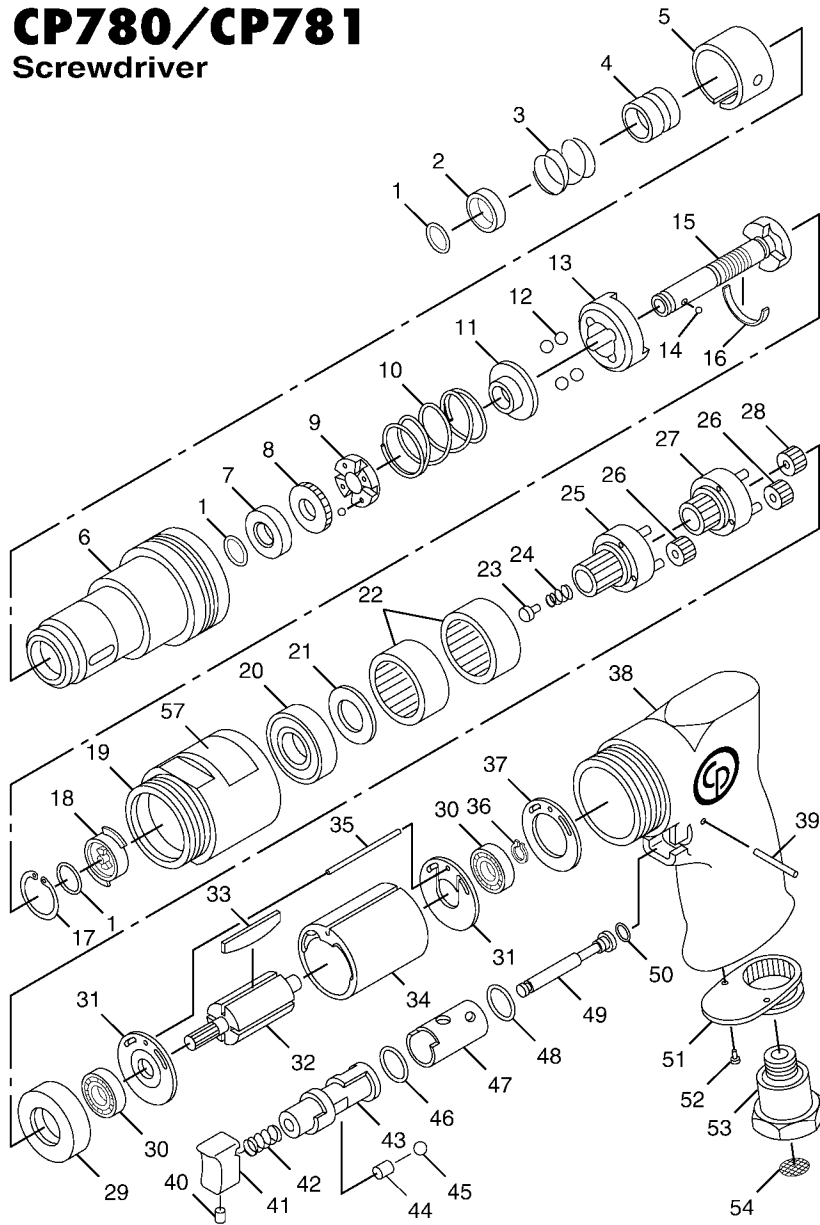

# CP780/CP781 Screwdriver

Index No.	Part No.	Description	No. Req'd.
1	C148855	Ring-Retaining	3
2	C148856	Washer	1
3	C148857	Spring	1
4	C148858	Retainer-Ball	1
5	C148859	Cover-Adjustment	1
6	C148860	Housing-Clutch	1
7	C148861	Spacer	1
8	C148862	Nut-Adjustment	1
9	C148863	Washer	1
10	C148864	Spring (Standard)	1
	C149407	Spring (Hard) (800 RPM)(781)	1
11	C148865	Washer	1
12	C148866	Ball-Steel	4
13	C148867	Carrier-Clutch	1
14	S000821	Ball-Steel .125"dia.	1
15	C148868	Spindle-Cam	1
16	C148869	Wiper	1
17	C148870	Ring-Retaining	1
18	C148871	Dog-Drive	1
19	C148883	Nut-Clamp(800 RPM)(781)	1
	C148872	Nut-Clamp(1800 RPM)	1
20	S014490	Bearing-Ball	1
21	CA146091	Washer	1
22	KF137282	Gear-Internal(800 RPM)(781)	2
	KF137282	Gear-Internal(1800 RPM)	1
23	C148873	Pin-Guide	1
24	C148874	Spring	1
25	C148884	Carrier-Second Reduction (Includes Pins) (800 RPM)(781)	1
26	CA146172	Gear-Idler (Includes Bushing) (800 RPM)(781)	6
	KF137281	Gear-Idler (Includes Bushing) (1800 RPM)	3
27	CA146120	Spindle-First Reduction (Includes Pins) (800 RPM)(781)	1
	C148875	Spindle-Output (Includes Pins) (1800 RPM)	1
28	CA146121	Gear-Pinion (800 RPM)(781)	1
29	CA146095	Spacer	1
30	S025101	Bearing-Ball	2
31	CA146096	Plate-Rear End	2
32	CA146097	Rotor	1
33	CA145709	Blade Set-Rotor	5
34	CA146098	Liner	1
35	KF131295	Pin-Liner Dowel	1
36	KF137287	Ring-Retaining	1
37	CA146099	Gasket-Motor	1
38	CA146100	Housing-Motor	1
39	CA146113	Pin-Roll	1
40	CA146101	Screw	1
41	CA146102	Button-Throttle	1
42	CA146103	Throttle-Valve	1
43	CA146104	Lever-Reverse	1
44	CA146105	Cushion-Rubber	1
45	CA146106	Ball-Steel	1
46	CA148589	O-Ring (781)	1
47	CA146108	Bushing-Reverse Valve	1
48	CA146107	O-Ring	1
49	CA146109	Throttle-Valve	1
50	P083076	O-Ring-007	1
51	CA146110	Deflector-Exhaust	1
52	KF131927	Screw-Self Tapping	2
53	CA146111	Bushing-Air Inlet	1
54	CA146112	Screen	1
55	C148876	Ball-Steel	4
57	CA146619	Decal-Safety	1