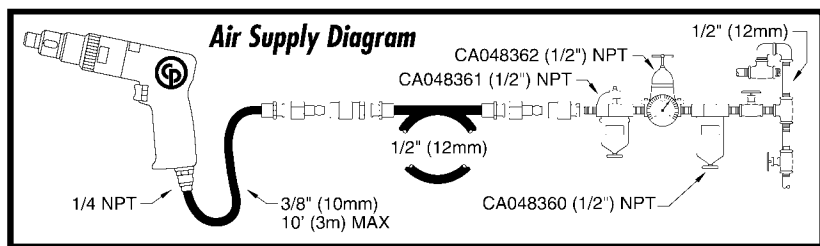

# CP780/CP781 Screwdriver

Index No.	Part No.	Description	No. Req'd.
1	C148855	Ring-Retaining	3
2	C148856	Washer	1
3	C148857	Spring	1
4	C148858	Retainer-Ball	1
5	C148859	Cover-Adjustment	1
6	C148860	Housing-Clutch	1
7	C148861	Spacer	1
8	C148862	Nut-Adjustment	1
9	C148863	Washer	1
10	C148864	Spring (Standard)	1
	C149407	Spring (Hard) (800 RPM)(781)	1
11	C148865	Washer	1
12	C148866	Ball-Steel	4
13	C148867	Carrier-Clutch	1
14	S000821	Ball-Steel .125"dia.	1
15	C148868	Spindle-Cam	1
16	C148869	Wiper	1
17	C148870	Ring-Retaining	1
18	C148871	Dog-Drive	1
19	C148883	Nut-Clamp(800 RPM)(781)	1
	C148872	Nut-Clamp(1800 RPM)	1
20	S014490	Bearing-Ball	1
21	CA146091	Washer	1
22	KF137282	Gear-Internal(800 RPM)(781)	2
	KF137282	Gear-Internal(1800 RPM)	1
23	C148873	Pin-Guide	1
24	C148874	Spring	1
25	C148884	Carrier-Second Reduction (Includes Pins) (800 RPM)(781)	1
26	CA146172	Gear-Idler (Includes Bushing) (800 RPM)(781)	6
	KF137281	Gear-Idler (Includes Bushing) (1800 RPM)	3
27	CA146120	Spindle-First Reduction (Includes Pins) (800 RPM)(781)	1
	C148875	Spindle-Output (Includes Pins) (1800 RPM)	1
28	CA146121	Gear-Pinion (800 RPM)(781)	1
29	CA146095	Spacer	1
30	S025101	Bearing-Ball	2
31	CA146096	Plate-Rear End	2
32	CA146097	Rotor	1
33	CA145709	Blade Set-Rotor	5
34	CA146098	Liner	1
35	KF131295	Pin-Liner Dowel	1
36	KF137287	Ring-Retaining	1
37	CA146099	Gasket-Motor	1
38	CA146100	Housing-Motor	1
39	CA146113	Pin-Roll	1
40	CA146101	Screw	1
41	CA146102	Button-Throttle	1
42	CA146103	Throttle-Valve	1
43	CA146104	Lever-Reverse	1
44	CA146105	Cushion-Rubber	1
45	CA146106	Ball-Steel	1
46	CA148589	O-Ring (781)	1
47	CA146108	Bushing-Reverse Valve	1
48	CA146107	O-Ring	1
49	CA146109	Throttle-Valve	1
50	P083076	O-Ring-007	1
51	CA146110	Deflector-Exhaust	1
52	KF131927	Screw-Self Tapping	2
53	CA146111	Bushing-Air Inlet	1
54	CA146112	Screen	1
55	C148876	Ball-Steel	4
57	CA146619	Decal-Safety	1